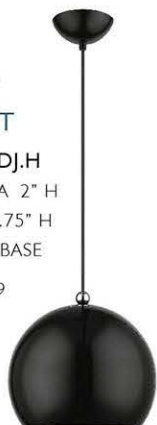

45482 I-LIGHT GLOBE PENDANT
11.75" DIA 17.5"- 77" ADJ.H
WIRE 6' CANOPY 5.125" DIA 2" H
STEEL SHADE 11.75" DIA 9.75" H
MAX WATT 1 - 60W MED BASE

BULB OPTIONS A19

45482-68 I-LIGHT GLOBE PENDANT
SHINY BLACK FINISH
WITH POLISHED CHROME FINISH ACCENTS