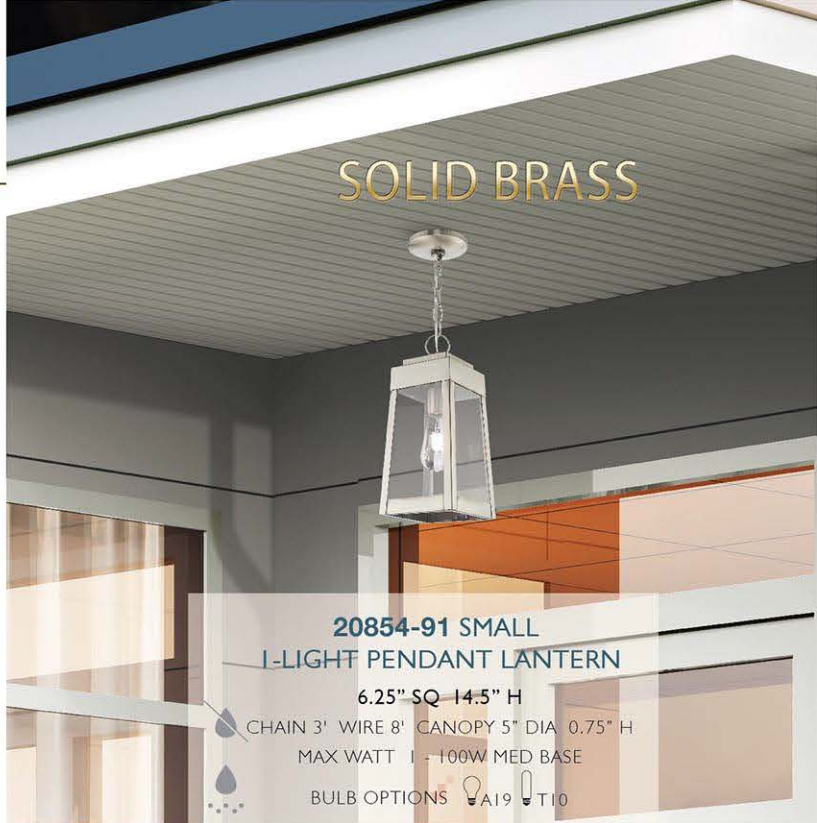

20854-91 SMALL
I-LIGHT PENDANT LANTERN
6.25" SQ 14.5" H
CHAIN 3' WIRE 8' CANOPY 5" DIA 0.75" H
MAX WATT 1 - 100W MED BASE
BULB OPTIONS A19 T10

20851-91 MINI
I-LIGHT WALL LANTERN
5" W 9.5" H 5" EXT
BACKPLATE 5" W 9" H
0.75" DEPTH
TTM 4.5" H
MAX WATT 1 - 100W MED BASE
WITH POLISHED CHROME
STAINLESS STEEL REFLECTOR
BULB OPTIONS A19 T10

20852-91 SMALL
I-LIGHT WALL LANTERN
6.25" W 12" H 6.375" EXT
BACKPLATE 6.25" W 11.25" H
0.75" DEPTH
TTM 5.5" H
MAX WATT 1 - 100W MED BASE
WITH POLISHED CHROME
STAINLESS STEEL REFLECTOR
BULB OPTIONS A19 T10

20855-91 MEDIUM
3-LIGHT WALL LANTERN
8.25" W 16" H 9.25" EXT
BACKPLATE 5" W 8" H
0.75" DEPTH
TTM 4.5" H
MAX WATT 3 - 60W CAND BASE
BULB OPTIONS G16.5 B10 T8

20858-91 LARGE
3-LIGHT WALL LANTERN
10.5" W 20" H 12.75" EXT
BACKPLATE 5" W 12" H
0.75" DEPTH
TTM 5.75" H
MAX WATT 3 - 60W CAND BASE
BULB OPTIONS G16.5 B10 T8

20853-91 SMALL
I-LIGHT POST TOP LANTERN
6.25" SQ 15.25" H
MAX WATT 1 - 100W MED BASE
BULB OPTIONS A19 T10

20856-91 MEDIUM
3-LIGHT POST TOP LANTERN
8.25" SQ 20.375" H
MAX WATT 3 - 60W CAND BASE
BULB OPTIONS G16.5 B10 T8

20859-91 LARGE
3-LIGHT POST TOP LANTERN
10.5" SQ 24.75" H
MAX WATT 3 - 60W CAND BASE
BULB OPTIONS G16.5 B10 T8

Transitional • Nautical • Updated Colonial • Mission • Stylish

LIVEX
LIGHTING

453

www.livexlighting.com