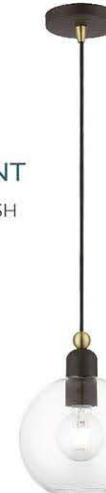

48972-07

GLASS SPHERE
1-LIGHT PENDANT

BRONZE FINISH
WITH ANTIQUE BRASS FINISH
ACCENTS

48971

GLASS SPHERE
MINI PENDANT

6.5" DIA 14.5" - 74" ADJ.H

WIRE 6' CANOPY 4.75" DIA 0.75" H

GLASS 6.5" DIA 6" H

MAX WATT 1 - 60W MED BASE

BULB OPTIONS

48972

GLASS SPHERE
1-LIGHT PENDANT

8" DIA 16.25" - 76" ADJ.H

WIRE 6' CANOPY 4.75" DIA 0.75" H

GLASS 8" DIA 7.5" H

MAX WATT 1 - 60W MED BASE

BULB OPTIONS

48977

GLASS SPHERE
1-LIGHT SEMI-FLUSH

6.5" DIA 8.5" H

CANOPY 4.75" DIA 0.75" H

GLASS 6.5" DIA 6" H

MAX WATT 1 - 40W MED BASE

BULB OPTIONS

48978

GLASS SPHERE
3-LIGHT SEMI-FLUSH

16" DIA 9" H

CANOPY 5" DIA 1" H

GLASS 6.5" DIA 6" H

MAX WATT 3 - 40W MED BASE

BULB OPTIONS

Industrial • Nostalgic • Modern • Urban • Transitional

LIVEX
LIGHTING