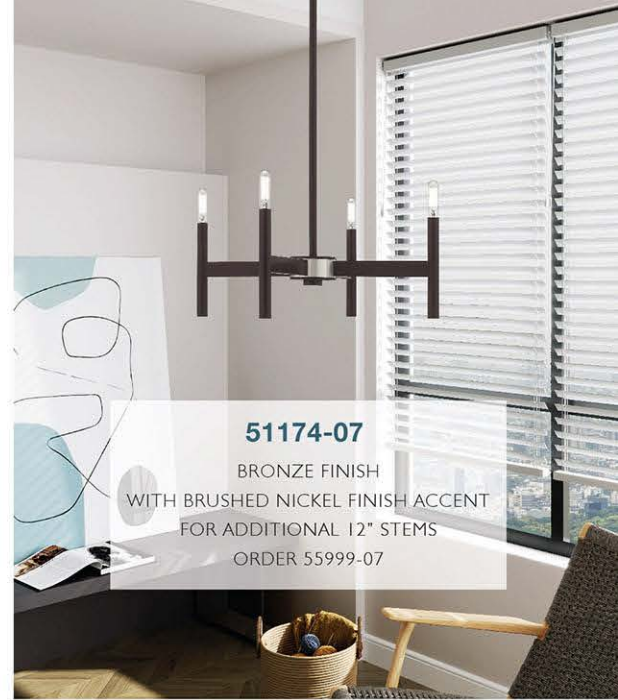

Mid Century Modern · Urban · Sleek · Scandinavian · Minimal

COPENHAGEN

51178-07

BRONZE FINISH
FOR ADDITIONAL 12" STEMS
ORDER 55999-07

51175-07

BRONZE FINISH
WITH BRUSHED NICKEL FINISH ACCENT
FOR ADDITIONAL 12" STEMS ORDER 55999-07