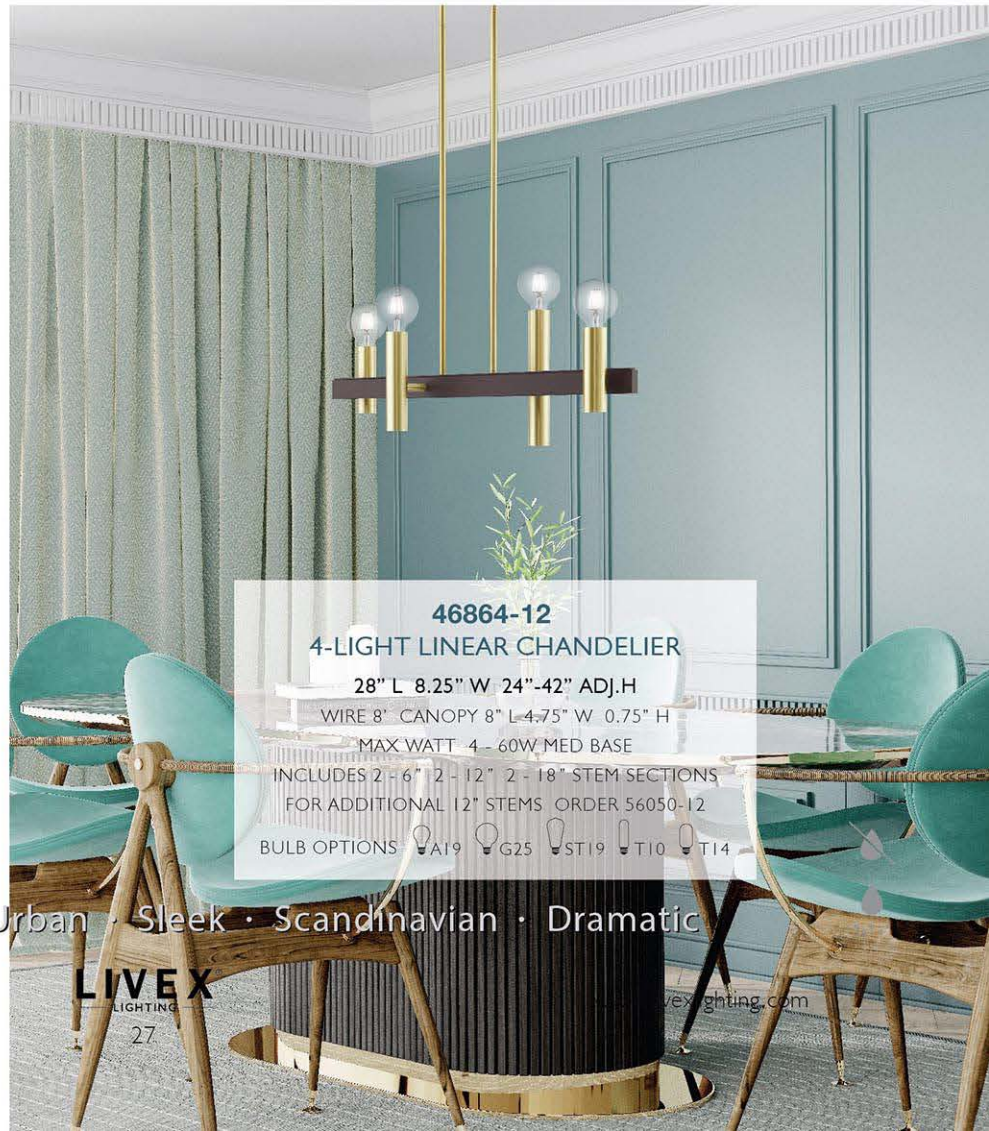

46864-12

4-LIGHT LINEAR CHANDELIER

28" L 8.25" W 24"-42" ADJ.H

WIRE 8' CANOPY 8" L 4.75" W 0.75" H

MAX WATT 4 - 60W MED BASE

INCLUDES 2 - 6" 2 - 12" 2 - 18" STEM SECTIONS

FOR ADDITIONAL 12" STEMS ORDER 56050-12

BULB OPTIONS

Mid Century Modern • Urban • Sleek • Scandinavian • Dramatic

LIVEX
LIGHTING

27

livesighting.com