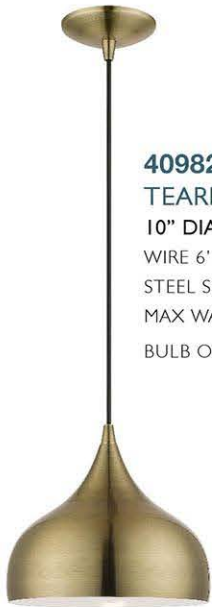

ALUMINUM SHADE 6.25" DIA 10.875" H

MAX WATT 1 - 60W MED BASE

BULB OPTIONS 

Industrial · Sleek · Urban · Mid Century Modern · Sophisticated

AMADOR

Antique Brass Finish & Shiny White Finish Inside

**40982-01 I-LIGHT
TEARDROP PENDANT**
10" DIA 15" - 75" ADJ.H
WIRE 6' CANOPY 5" DIA 1" H
STEEL SHADE 10" DIA 8" H
MAX WATT 1 - 60W MED BASE
BULB OPTIONS