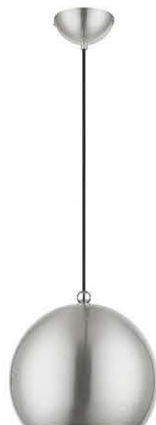

45482-91 I-LIGHT GLOBE PENDANT
BRUSHED NICKEL FINISH
WITH POLISHED CHROME FINISH ACCENTS

45489 SWING ARM WALL LAMP
8" W 11.75" H 14.75" EXT
BACKPLATE 5.125" DIA 1.25" DEPTH
TTM 5.75" H
STEEL SHADE 8" DIA 6.375" H
MAX WATT 1 - 60W MED BASE
WITH ON-OFF TWIST SWITCH
2-12" CORD COVERS INCLUDED
PLUG-IN OR HARD WIRED OPTION
BULB OPTIONS A19

Industrial • Sleek • Urban • Mid Century Modern • Sophisticated