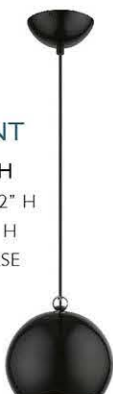

45481 I-LIGHT GLOBE MINI PENDANT

45481-68 I-LIGHT GLOBE MINI PENDANT
SHINY BLACK FINISH
WITH POLISHED CHROME FINISH ACCENTS