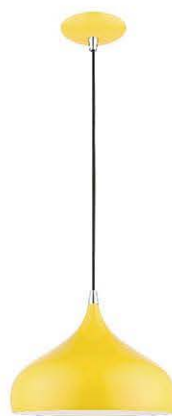

41172-82
I-LIGHT PENDANT

SHINY YELLOW FINISH
WITH POLISHED CHROME
FINISH ACCENTS
& SHINY WHITE FINISH INSIDE