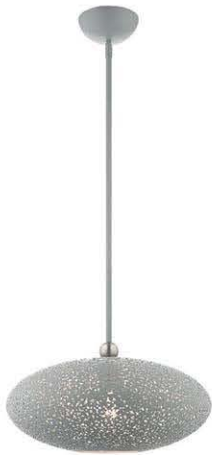

CHARLTON FILIGREED METAL SHADE PENDANTS

Nordic Gray Finish with Brushed Nickel Finish Accents White Finish Inside

**49184-80 MEDIUM
I-LIGHT PENDANT**

15.875" DIA 18.75" - 48.75" ADJ.H
WIRE 8' CANOPY 5.125" DIA 2" H
SHADE 15.875" DIA 7.25" H
MAX WATT 1 - 60W MED BASE
INCLUDES 6" 12" 18" STEM SECTIONS
ACCOMMODATES SLOPED CEILINGS
FOR ADDITIONAL 12" STEMS ORDER 56050-80
BULB OPTIONS