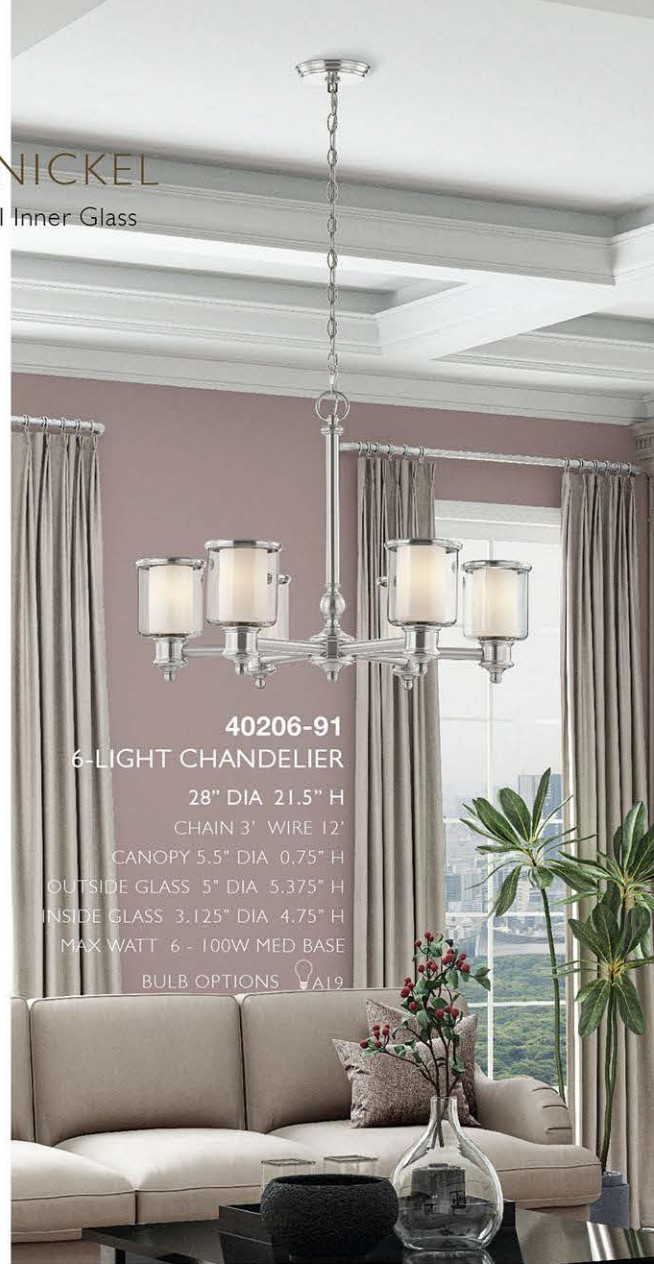

40206-91
6-LIGHT CHANDELIER

28" DIA 21.5" H
CHAIN 3' WIRE 12'
CANOPY 5.5" DIA 0.75" H
OUTSIDE GLASS 5" DIA 5.375" H
INSIDE GLASS 3.125" DIA 4.75" H
MAX WATT 6 - 100W MED BASE
BULB OPTIONS

Transitional · Versatile · Casual · Graceful · Timeless