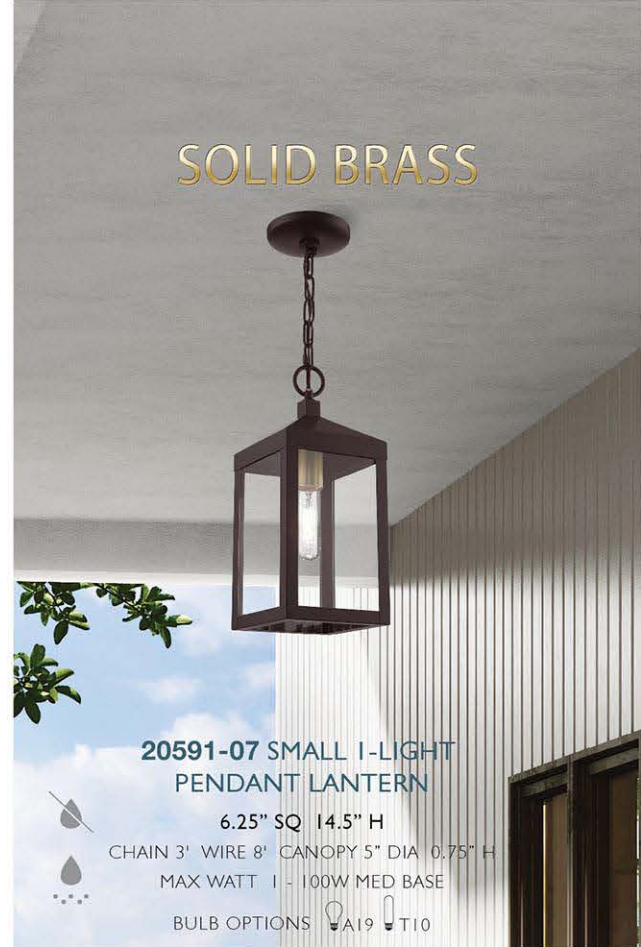

10.5" SQ 24" H

CHAIN 3' WIRE 8' CANOPY 5" DIA 0.75" H
MAX WATT 3 - 60W CAND BASE
BULB OPTIONS G16.5 B10 T8

**20593-07 MEDIUM 3-LIGHT
PENDANT LANTERN**

8.25" SQ 18.5" H

CHAIN 3' WIRE 8'
CANOPY 5" DIA 0.75" H
MAX WATT 3 - 60W CAND BASE
BULB OPTIONS G16.5 B10 T8