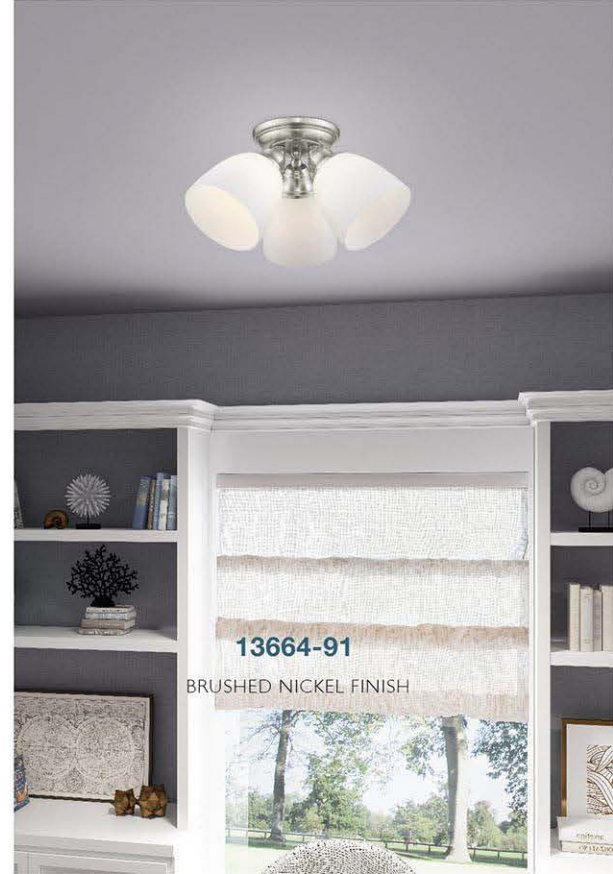

SOMERVILLE

with Hand Blown Satin Opal White Glass

13664

3-LIGHT SEMI-FLUSH

14.25" DIA 7.5" H

CANOPY 5.375" DIA 1" DEPTH

MAX WATT 3 - 100W MED BASE

BULB OPTIONS A19

13664-01

ANTIQUE BRASS FINISH

13664-05

POLISHED CHROME FINISH

13671-02

POLISHED BRASS FINISH

13672-02

POLISHED BRASS FINISH

13673-02

POLISHED BRASS FINISH

13671-05

POLISHED CHROME FINISH

13672-05

POLISHED CHROME FINISH

13673-05

POLISHED CHROME FINISH

13671-01

ANTIQUE BRASS FINISH

13672-01

ANTIQUE BRASS FINISH

13673-01

ANTIQUE BRASS FINISH

13674-01

ANTIQUE BRASS FINISH

13671-91

BRUSHED NICKEL FINISH

13672-91

BRUSHED NICKEL FINISH

13673-91

BRUSHED NICKEL FINISH

13674-91

BRUSHED NICKEL FINISH

13671

I-LIGHT VANITY SCONCE

5.375" W 6.75" H 7.5" EXT

BACKPLATE 5.375" DIA 1" DEPTH

MAX WATT 1 - 100W MED BASE

DOWNLIGHT TTM 3.5" H

OR UPLIGHT TTM 3.25" H

BULB OPTIONS A19

13672

2-LIGHT VANITY SCONCE

13.5" W 6.75" H 7.5" EXT

BACKPLATE 5.375" DIA 1" DEPTH

MAX WATT 2 - 100W MED BASE

DOWNLIGHT TTM 3.5" H

OR UPLIGHT TTM 3.25" H

BULB OPTIONS A19

13673

3-LIGHT VANITY SCONCE

23" W 6.75" H 7.5" EXT

BACKPLATE 5.375" DIA 1" DEPTH

MAX WATT 3 - 100W MED BASE

DOWNLIGHT TTM 3.5" H

OR UPLIGHT TTM 3.25" H

BULB OPTIONS A19

13674

4-LIGHT VANITY SCONCE

30" W 6.75" H 7.5" EXT

BACKPLATE 5.375" DIA 1" DEPTH

MAX WATT 4 - 100W MED BASE

DOWNLIGHT TTM 3.5" H

OR UPLIGHT TTM 3.25" H

BULB OPTIONS A19

13664-91

BRUSHED NICKEL FINISH

Nautical · Industrial · Contemporary · Urban · Sleek

LIVEX
LIGHTING

403

www.livexlighting.com