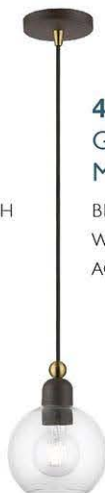

48971-07

GLASS SPHERE
MINI PENDANT

BRONZE FINISH
WITH ANTIQUE BRASS FINISH
ACCENTS