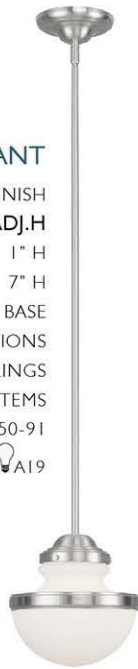

Nautical • Industrial • Transitional • Timeless • Sophisticated

LIVEX
LIGHTING

347

www.livexlighting.com

OLDWICK IN BRUSHED NICKEL

with Hand Blown Satin Opal White Glass

5724-91 SINGLE PENDANT

BRUSHED NICKEL FINISH
 8" DIA 9.5" - 47.5" ADJ.H
 WIRE 8' CANOPY 5" DIA 1" H
 GLASS 8" DIA 7" H
 MAX WATT 1 - 100W MED BASE
 INCLUDES 6" 12" 18" STEM SECTIONS
 ACCOMMODATES SLOPED CEILING
 FOR ADDITIONAL 12" STEMS
 ORDER 56050-91
 BULB OPTIONS 