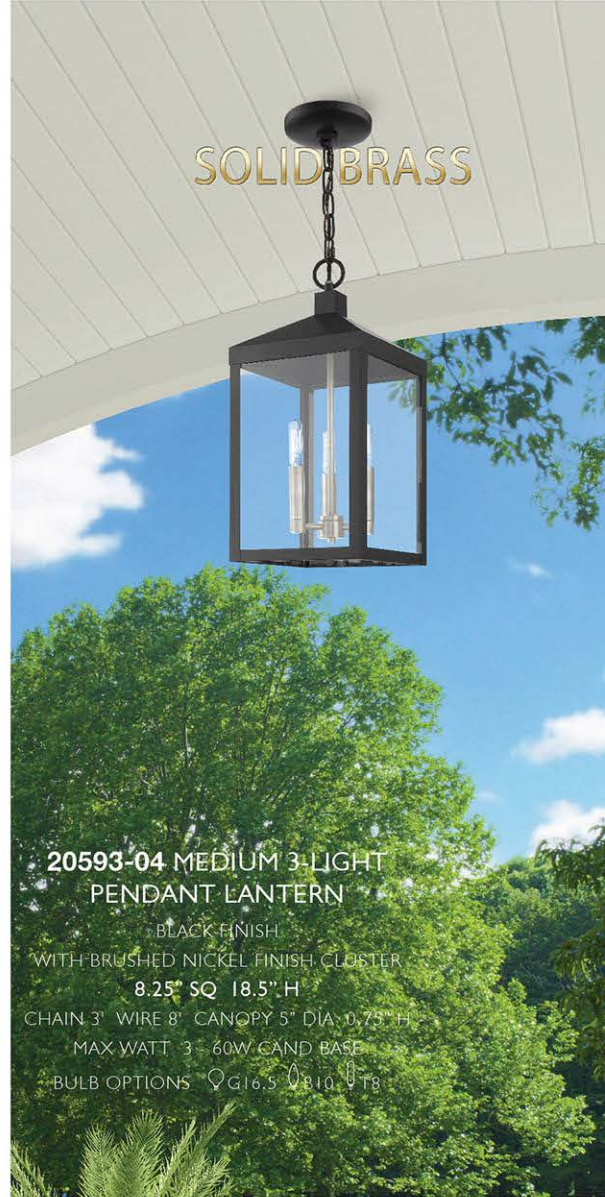

SOLID BRASS

20593-04 MEDIUM 3-LIGHT
PENDANT LANTERN

BLACK FINISH
WITH BRUSHED NICKEL FINISH CLUSTER
8.25" SQ 18.5" H
CHAIN 3' WIRE 8' CANOPY 5" DIA 0.75" H
MAX WATT 3 - 60W CAND BASE
BULB OPTIONS