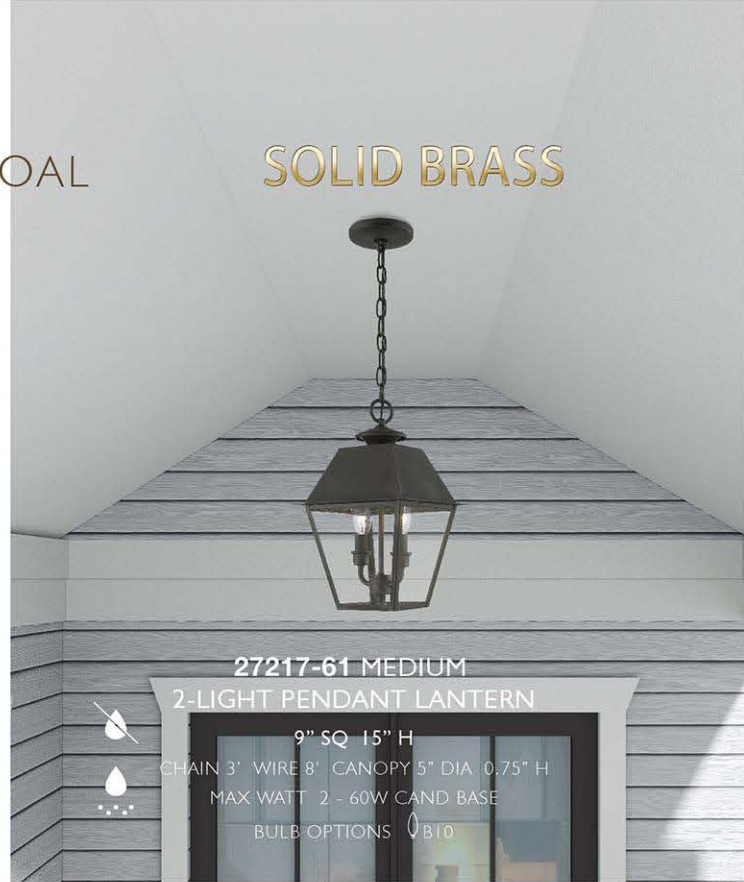

27222-61
EXTRA LARGE 27.5"
4-LIGHT WALL LANTERN
15" W 27.5" H 15.75" EXT
BACKPLATE 4.75" W 9.75" H 0.75" DEPTH
TTM 11.75" H
MAX WATT 4 - 60W CAND BASE
BULB OPTIONS \varnothing B10

27220-61 LARGE 19"
3-LIGHT PENDANT LANTERN
12" SQ 19" H
CHAIN 3' WIRE 10'
CANOPY 5" DIA 0.75" H
MAX WATT 3 - 60W CAND BASE
BULB OPTIONS \varnothing B10