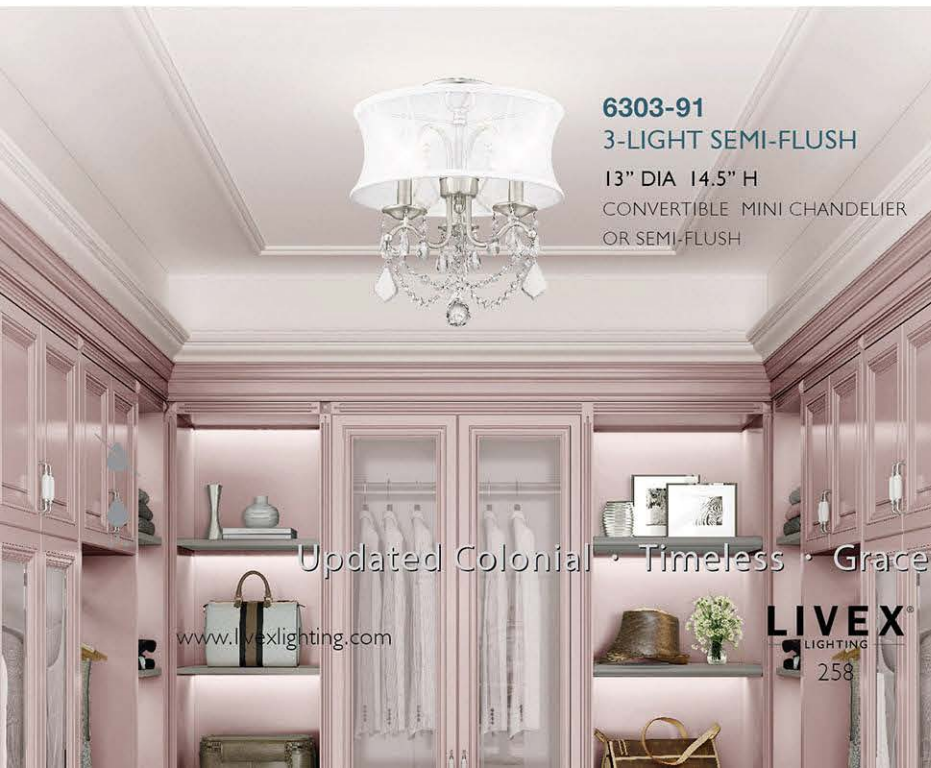

6303-91
3-LIGHT SEMI-FLUSH

13" DIA 14.5" H

CONVERTIBLE MINI CHANDELIER
OR SEMI-FLUSH

5" W 20.5" H 5.5" EXT

BACKPLATE 5" DIA 0.75" DEPTH
TTM 10.5" H
MAX WATT 1 - 60W CAND BASE
BULB OPTIONS $\emptyset$ B10

Updated Colonial • Timeless • Graceful • Transitional • Formal