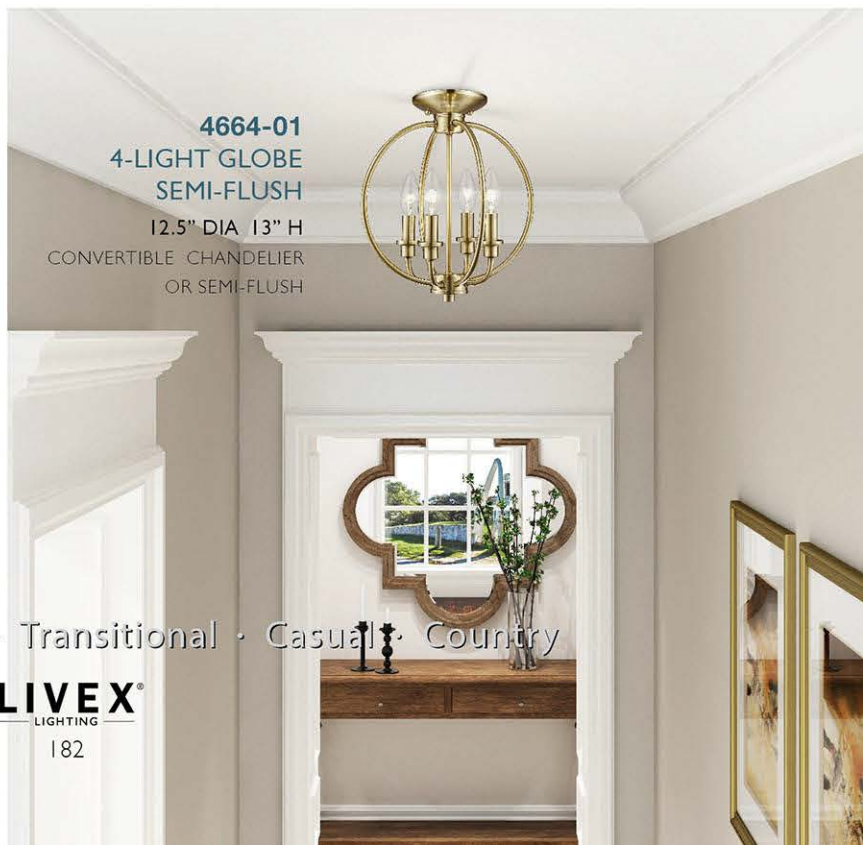

4665-01
5-LIGHT GLOBE CHANDELIER
16" DIA 15.25" H
CHAIN 3' WIRE 10'
CANOPY 5" DIA 1" H
MAX WATT 5 - 60W CAND BASE
BULB OPTIONS B10

4664-01
4-LIGHT GLOBE CHANDELIER
12.5" DIA 14.5" H
CHAIN 3' WIRE 8'
CANOPY 5" DIA 1" H
MAX WATT 4 - 60W CAND BASE
BULB OPTIONS B10

4664-01
4-LIGHT GLOBE SEMI-FLUSH
12.5" DIA 13" H
CONVERTIBLE CHANDELIER
OR SEMI-FLUSH

Shabby Chic • Dazzling • Transitional • Casual • Country