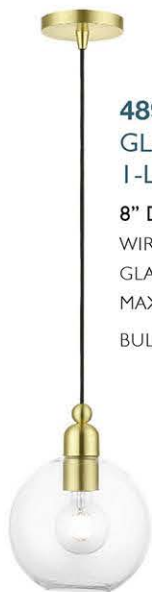

DOWNTOWN IN SATIN BRASS

Satin Brass Finish with Clear Glass

48972-12

GLASS SPHERE
I-LIGHT PENDANT

8" DIA 16.25" - 76" ADJ.H

WIRE 6' CANOPY 4.75" DIA 0.75" H

GLASS 8" DIA 7.5" H

MAX WATT 1 - 60W MED BASE

BULB OPTIONS