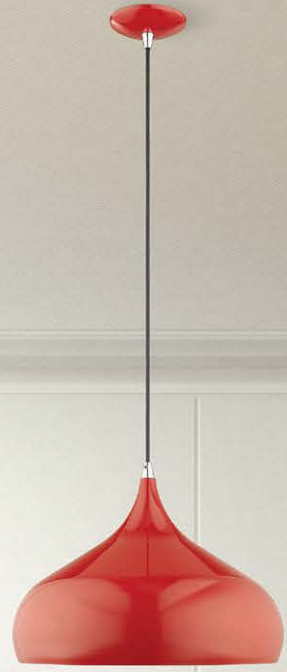

41174-72
I-LIGHT PENDANT

15.75" DIA 17" - 75" ADJ.H
WIRE 6' CANOPY 5" DIA 1" H
ALUMINUM SHADE 15.75" DIA 11.125" H
MAX WATT 1 - 60W MED BASE
ACCOMMODATES SLOPED CEILINGS
BULB OPTIONS

Transitional • Casual • Versatile • Timeless • Urban