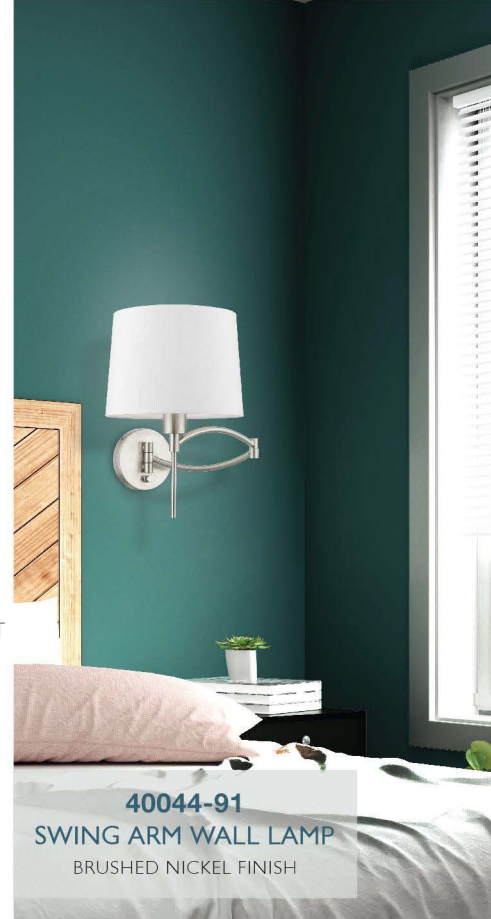

SWING ARM WALL LAMPS

with Hand Crafted Hardback Shade

40044-01

SWING ARM WALL LAMP

ANTIQUE BRASS FINISH

40044-04

SWING ARM WALL LAMP

BLACK FINISH

WITH BRUSHED NICKEL FINISH ACCENT

40044-07

SWING ARM WALL LAMP

BRONZE FINISH

WITH ANTIQUE BRASS FINISH ACCENT

**6471-04 FABRIC SHADE
SWING ARM WALL LAMP**

BLACK FINISH

WITH OFF-WHITE COLOR FABRIC SHADE

10" W 15" H 24.5" EXT

BACKPLATE 5" DIA 0.75" DEPTH

TTM 12" H

CORD LENGTH 8"

SHADE 5" 10" 9" H

MAX WATT 1 - 100W 3-WAY MED BASE

WITH 3-WAY SWITCH

CORD COVER INCLUDED

PLUG-IN OR HARDWIRED OPTION

BULB OPTIONS A19

**4903-07 FABRIC SHADE
SWING ARM WALL LAMP**

BRONZE FINISH

WITH OFF-WHITE COLOR FABRIC SHADE

11" W 15.25" H 25" EXT

BACKPLATE 5" DIA 0.75" DEPTH

TTM 12.75" H

CORD LENGTH 8"

SHADE 10" 11" 8" H

MAX WATT 1 - 100W 3-WAY MED BASE

WITH 3-WAY SWITCH

CORD COVER INCLUDED

PLUG-IN OR HARDWIRED OPTION

BULB OPTIONS A19

40044-91

SWING ARM WALL LAMP

BRUSHED NICKEL FINISH

40044

**FABRIC SHADE
SWING ARM WALL LAMP**

SHADE COMPLETELY FINISHED WITH OFF-WHITE
COLOR FABRIC OUTSIDE & INSIDE

10" W 15" H 10" - 23.75" EXT

BACKPLATE 5" DIA 1" DEPTH TTM 9.5" H

CORD LENGTH 8"

SHADE 9" 10" 7.5" H

MAX WATT 1 - 60W MED BASE

WITH ON/OFF SWITCH ON BACKPLATE

PLUG-IN OR HARD WIRED OPTION

BULB OPTIONS A19

with Hand Crafted Metal Shade

40030-01

SWING ARM WALL LAMP

ANTIQUE BRASS FINISH

40030

SWING ARM WALL LAMP

13" W 12" H 13" - 25" EXT

BACKPLATE 5" SQ 0.875" DEPTH

TTM 9.5" H

CORD LENGTH 8"

SHADE 6.625" 13" 7.375" H

MAX WATT 1 - 100W MED BASE

WITH 3-WAY SWITCH

2-12" CORD COVER INCLUDED

PLUG-IN OR HARD WIRED OPTION

BULB OPTIONS A19

40030-91

SWING ARM WALL LAMP

BRUSHED NICKEL FINISH

40034-91 SWING ARM WALL LAMP

BRUSHED NICKEL FINISH

11" W 11.5" H 11" - 24.25" EXT

BACKPLATE 5" SQ 0.875" DEPTH TTM 8.75" H

CORD LENGTH 8"

SHADE 11" DIA 6" H

MAX WATT 1 - 100W MED BASE

WITH 3-WAY SWITCH

2-12" CORD COVERS INCLUDED

PLUG-IN OR HARD WIRED OPTION

BULB OPTIONS A19

Refined · Transitional · Sophisticated · Urban · Timeless

LIVEX
LIGHTING

343

www.livexlighting.com