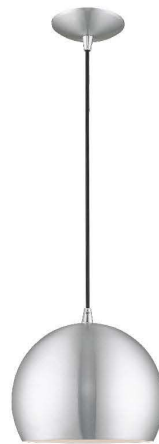

41181-66 I-LIGHT
GLOBE PENDANT
BRUSHED ALUMINUM FINISH
WITH POLISHED CHROME FINISH ACCENTS

43393 3-LIGHT
GLOBE CLUSTER PENDANT

21.5" DIA 15" - 74" ADJ.H
WIRE 6' CANOPY 6" DIA 1" H
ALUMINUM SHADE 10" DIA 7.625" H
MAX WATT 3 - 60W MED BASE
BULB OPTIONS A19

41181 I-LIGHT
GLOBE PENDANT

10" DIA 15" - 74" ADJ.H
WIRE 6' CANOPY 5" DIA 1" H
ALUMINUM SHADE 10" DIA 7.625" H
MAX WATT 1 - 60W MED BASE
BULB OPTIONS A19