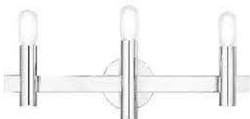

15833-05

ADA 3-LIGHT VANITY SCONCE

POLISHED CHROME FINISH