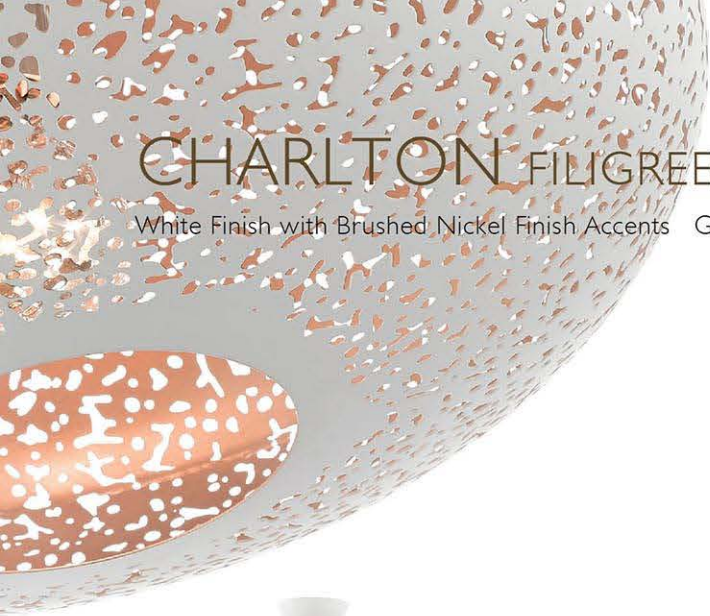

Modern · Intricate · Casual · Stylish · Versatile

www.livexlighting.com

LIVEX
LIGHTING

CHARLTON FILIGREED METAL SHADE PENDANTS

White Finish with Brushed Nickel Finish Accents Gold Finish Inside

49186-03 EXTRA LARGE 3-LIGHT PENDANT