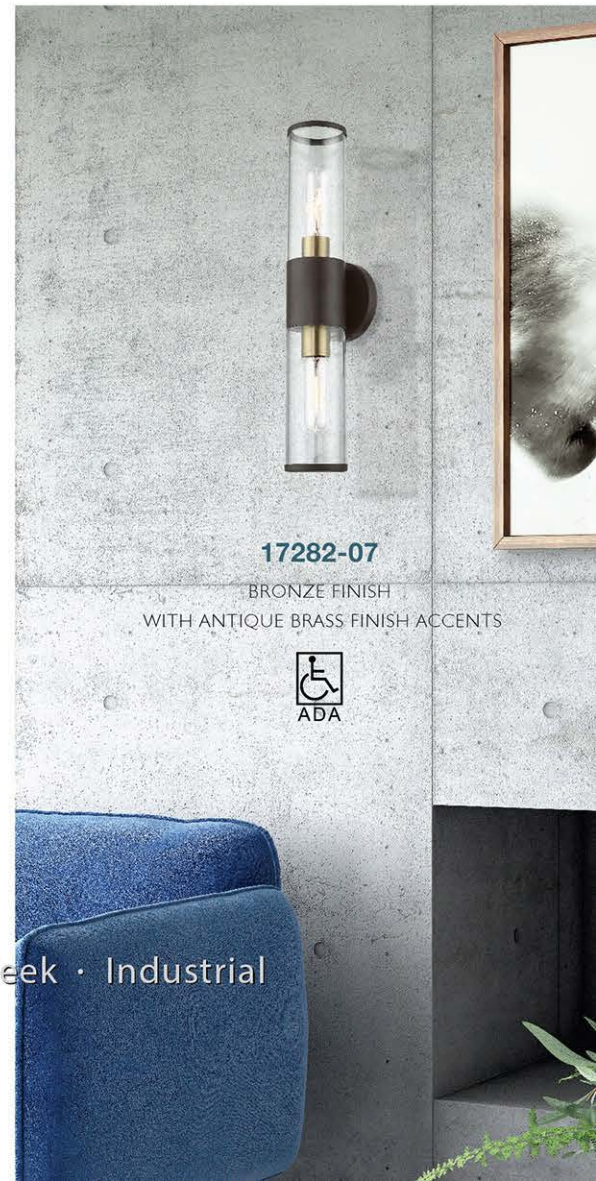

Nautical · Contemporary · Urban · Sleek · Industrial