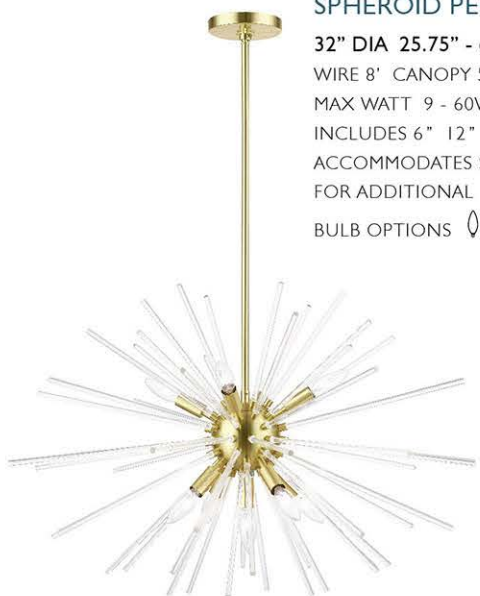

UTOPIA IN SATIN BRASS

Starburst Design

Satin Brass Finish with Clear Glass Rods

41255-12 LARGE 9-LIGHT SPHEROID PENDANT CHANDELIER

32" DIA 25.75" - 67.75" ADJ.H

WIRE 8' CANOPY 5.125" DIA 0.75" H

MAX WATT 9 - 60W CAND BASE

INCLUDES 6" 12" 2 - 18" STEM SECTIONS

ACCOMMODATES SLOPED CEILINGS

FOR ADDITIONAL 12" STEMS ORDER 56050-12

BULB OPTIONS