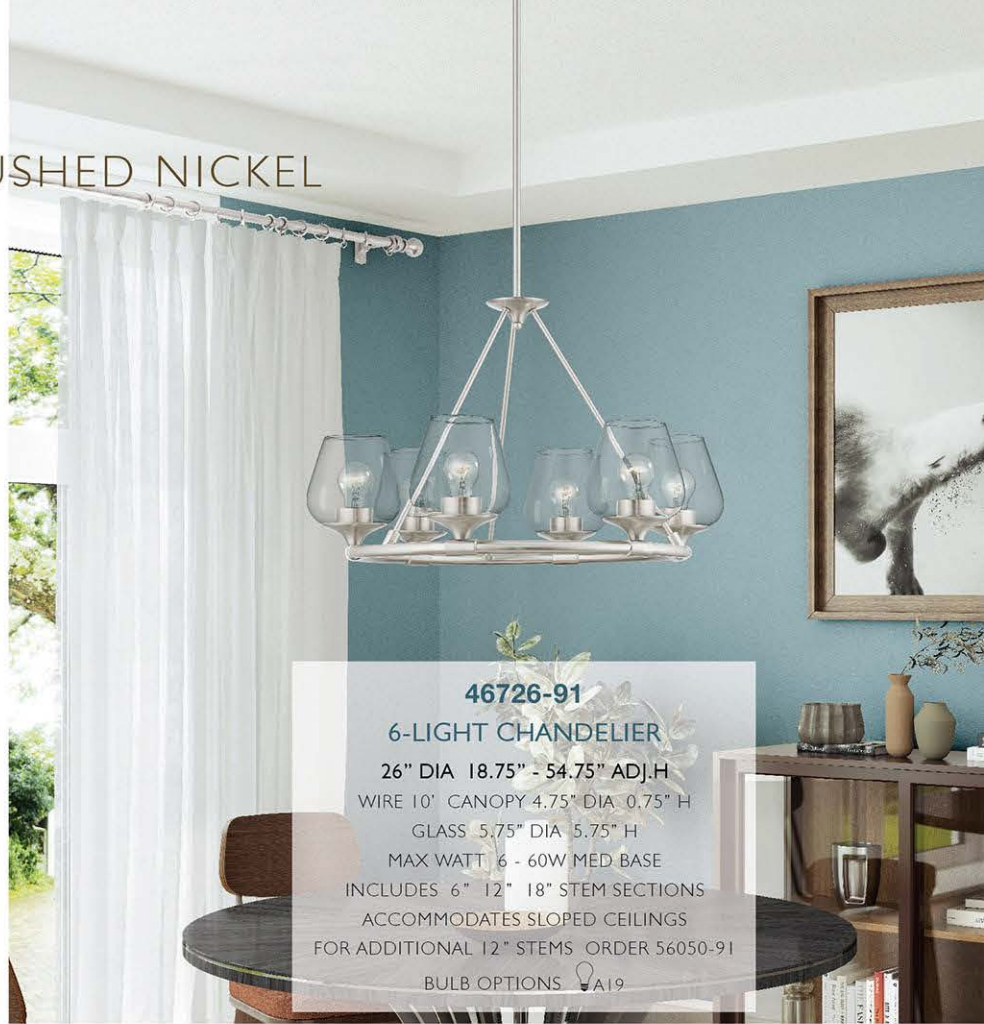

Fretwork · Glamorous · Ornamental · Transitional · Sophisticated

LIVEX
LIGHTING

WILLOW IN BRUSHED NICKEL

Brushed Nickel Finish with Clear Glass

46721-91

SINGLE PENDANT

5.75" DIA 16.5" - 47.25" ADJ.H
 WIRE 8' CANOPY 4.75" DIA 0.75" H
 GLASS 5.75" DIA 5.75" H
 MAX WATT 1 - 60W MED BASE
 INCLUDES 2 - 6" 2 - 12" STEM SECTIONS
 ACCOMMODATES SLOPED CEILINGS
 FOR ADDITIONAL 12" STEMS ORDER 56050-91
 BULB OPTIONS 