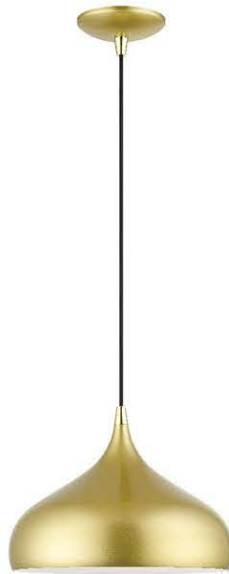

41172-33

I-LIGHT TEARDROP PENDANT

WITH POLISHED BRASS FINISH ACCENTS

11.75" DIA 15" - 75" ADJ.H

WIRE 6' CANOPY 5" DIA 1" H

ALUMINUM SHADE 11.75" DIA 7.875" H

MAX WATT 1 - 60W MED BASE

BULB OPTIONS

41050-33

I-LIGHT TEARDROP FLUSH MOUNT

11.75" DIA 9" H

CANOPY 5" DIA 1" H

ALUMINUM SHADE 11.75" DIA 8" H

MAX WATT 1 - 40W MED BASE

BULB OPTIONS

40987-33

I-LIGHT HALF MOON SCONCE

9.5" W 5.75" H 3.95" EXT

BACKPLATE 9.5" W 5.75" H 0.625" DEPTH

TTM 2" H

MAX WATT 1 - 40W MED BASE

BULB OPTIONS