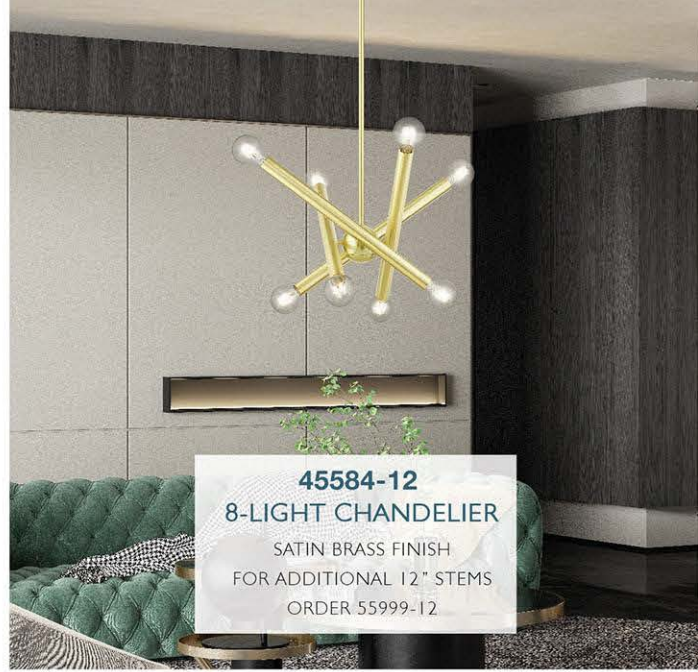

Modern · Urban · Sputnik · Dynamic · Timeless

LIVEX
LIGHTING

STAFFORD

45584-46
8-LIGHT CHANDELIER

BLACK CHROME FINISH
FOR ADDITIONAL 12" STEMS
ORDER 55999-46

45584-91
8-LIGHT CHANDELIER

BRUSHED NICKEL FINISH
WITH BLACK CHROME FINISH ACCENT
FOR ADDITIONAL 12" STEMS ORDER 55999-91