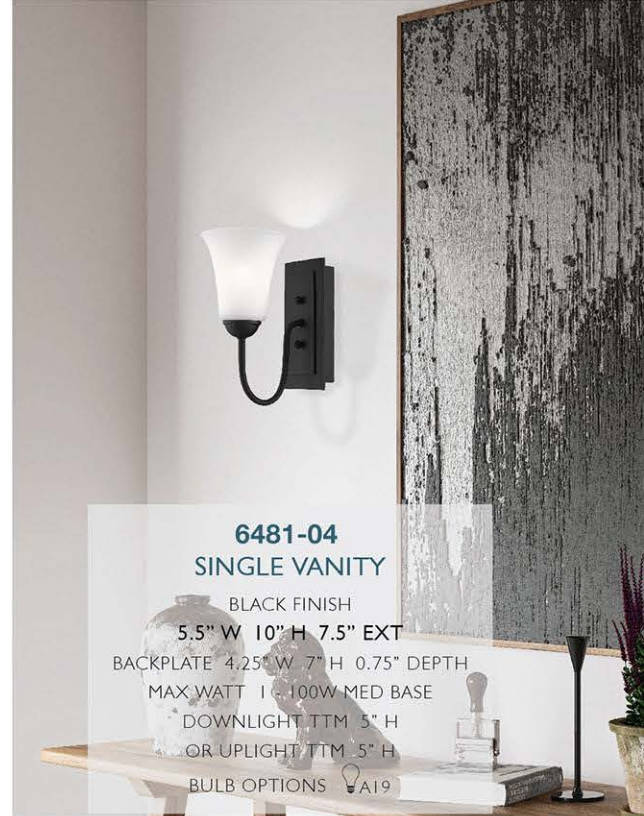

6481-04
SINGLE VANITY

BLACK FINISH
5.5" W 10" H 7.5" EXT
BACKPLATE 4.25" W 7" H 0.75" DEPTH
MAX WATT 1 - 100W MED BASE
DOWNLIGHT TTM 5" H
OR UPLIGHT TTM 5" H
BULB OPTIONS A19