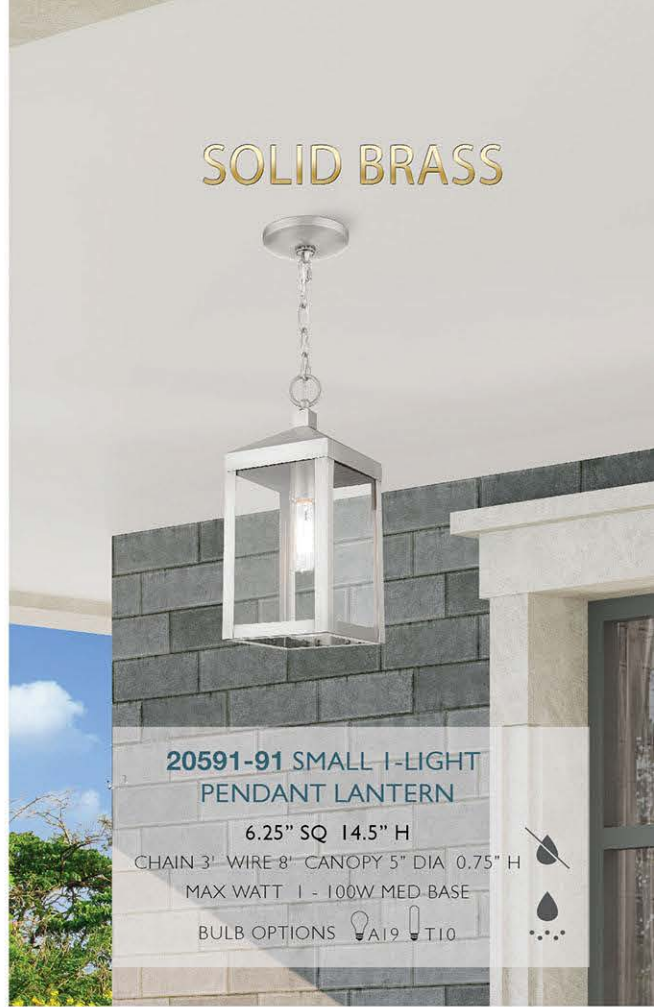

8.25" SQ 18.5" H
CHAIN 3' WIRE 8'
CANOPY 5" DIA 0.75" H
MAX WATT 3 - 60W CAND BASE
BULB OPTIONS \varnothing G16.5 \varnothing B10 \downarrow T8

SOLID BRASS

**20591-91 SMALL 1-LIGHT
PENDANT LANTERN**

6.25" SQ 14.5" H
CHAIN 3' WIRE 8' CANOPY 5" DIA 0.75" H
MAX WATT 1 - 100W MED BASE
BULB OPTIONS \varnothing A19 \downarrow T10