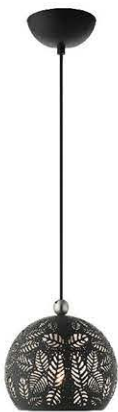

**49541-04 PETITE
1-LIGHT PENDANT**
BLACK FINISH
WITH BRUSHED NICKEL FINISH
ACCENTS