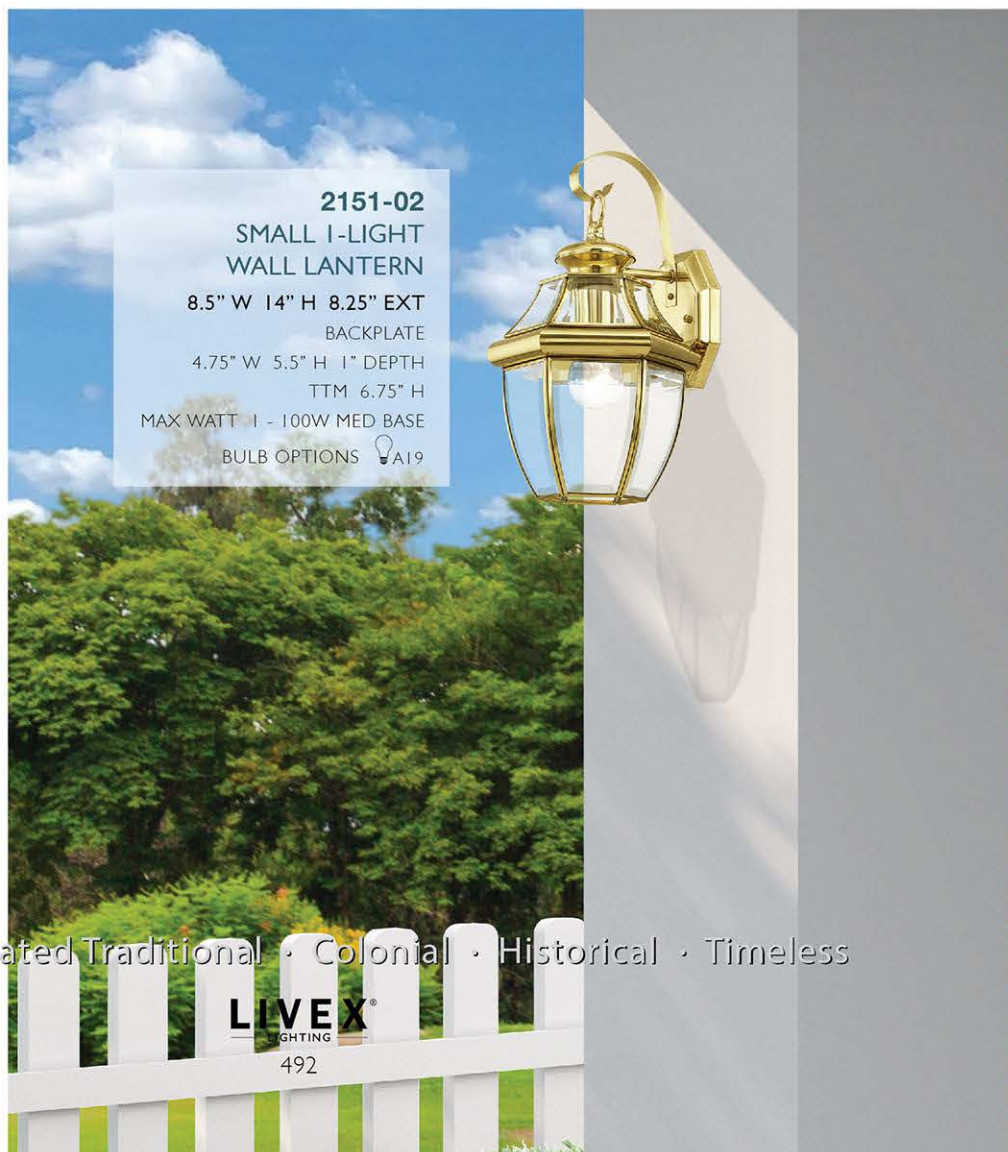

2151-02
SMALL 1-LIGHT
WALL LANTERN

8.5" W 14" H 8.25" EXT
BACKPLATE
4.75" W 5.5" H 1" DEPTH
TTM 6.75" H
MAX WATT 1 - 100W MED BASE
BULB OPTIONS A19

Classic • Updated Traditional • Colonial • Historical • Timeless