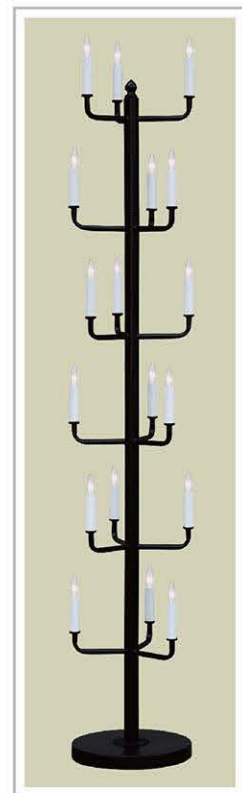

89990 SHADE DISPLAY TREE

10.25" DIA 58.625" H
SHADES NOT INCLUDED
ACCOMODATES 18 SHADES