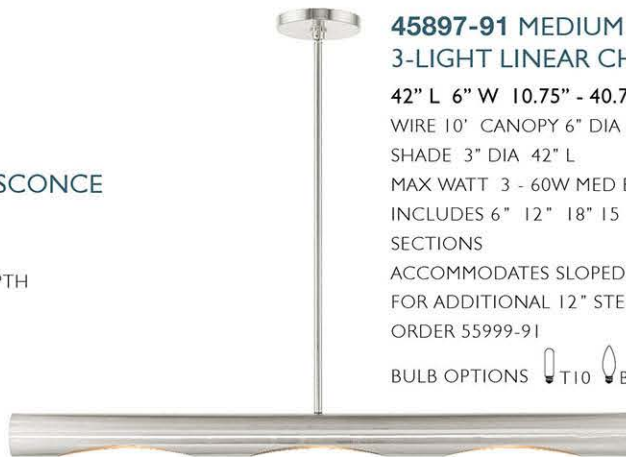

45898-91 LARGE 50" 10-LIGHT LINEAR CHANDELIER

50" L 22" W 13.25" - 43.25" ADJ.H
 WIRE 10' CANOPY 15" L 4.5" W 0.75" H
 SHADE 3" DIA 22" L
 MAX WATT 10 - 60W MED BASE
 INCLUDES 2 - 6" 2 - 12" 2 - 18" 15 MM STEM SECTIONS
 FOR ADDITIONAL 12" STEMS ORDER 55999-91
 BULB OPTIONS  