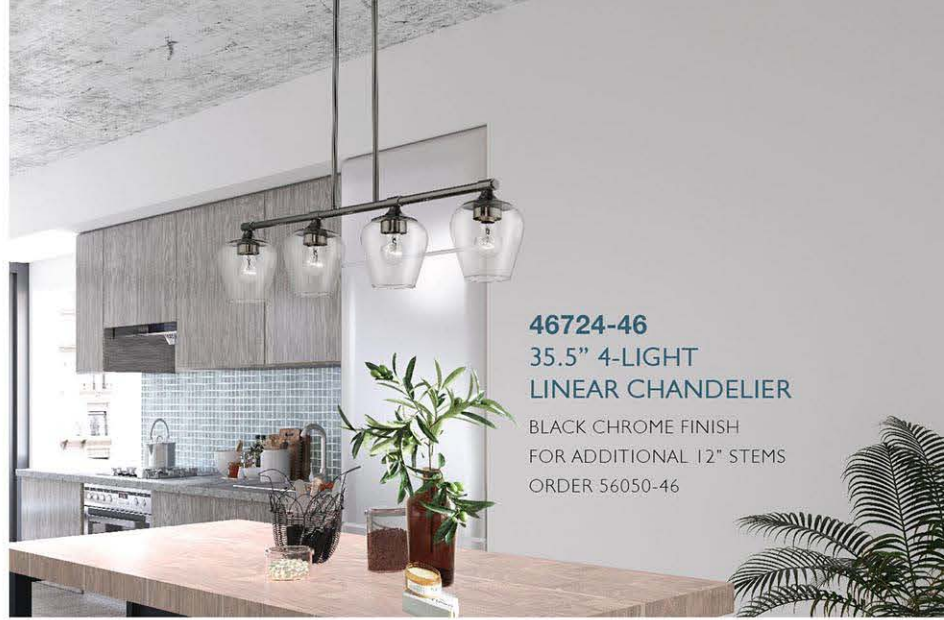

WILLOW

with Clear Glass

46724-12
35.5" 4-LIGHT
LINEAR CHANDELIER

SATIN BRASS FINISH
FOR ADDITIONAL 12" STEMS
ORDER 56050-12

46724-46
35.5" 4-LIGHT
LINEAR CHANDELIER

BLACK CHROME FINISH
FOR ADDITIONAL 12" STEMS
ORDER 56050-46