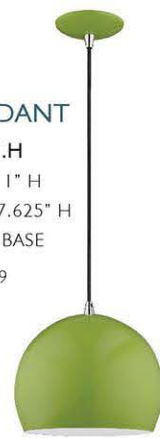

41181
I-LIGHT GLOBE PENDANT
10" DIA 15" - 74" ADJ.H
WIRE 6' CANOPY 5" DIA 1" H
ALUMINUM SHADE 10" DIA 7.625" H
MAX WATT 1 - 60W MED BASE
BULB OPTIONS A19

41181-78
I-LIGHT
GLOBE PENDANT
SHINY APPLE GREEN FINISH
WITH POLISHED CHROME
FINISH ACCENTS