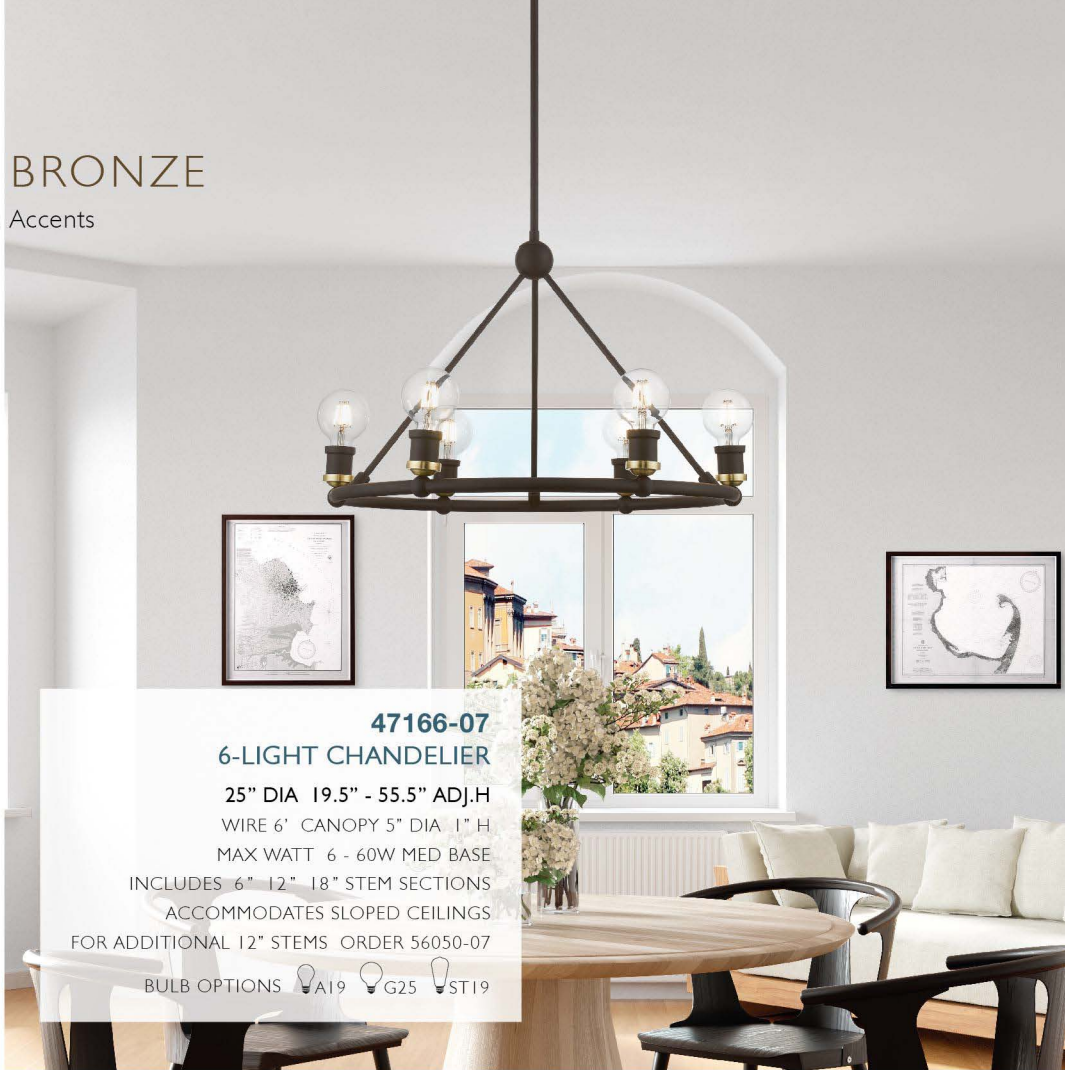

LANSDALE IN BRONZE

Bronze Finish with Antique Brass Finish Accents

14422-07

ADA 2-LIGHT VANITY SCONCE

5" W 12.25" H 3.25" EXT
OR 12.25" W 5" H 3.25" EXT

BACKPLATE 5" DIA 1" DEPTH
MAX WATT 2 - 60W MED BASE

HORIZONTAL TTM 2.5" H
OR VERTICAL TTM 6" H

(DIMENSIONS NOT INCLUDING BULBS)

BULB OPTIONS A19 G25 ST19

47160-07

SINGLE FLUSH MOUNT

5" DIA 3.375" H

CANOPY 5" DIA 1" H

MAX WATT 1 - 40W MED BASE

(DIMENSIONS NOT INCLUDING BULB)

BULB OPTIONS A19 G25 ST19

14429-07

ADA 1-LIGHT VANITY SCONCE

5" W 8.5" H 3.25" EXT

BACKPLATE 5" DIA 1" DEPTH TTM 6" H
MAX WATT 1 - 60W MED BASE

(DIMENSIONS NOT INCLUDING BULB)

BULB OPTIONS A19 G25 ST19

47166-07

6-LIGHT CHANDELIER

25" DIA 19.5" - 55.5" ADJ.H

WIRE 6' CANOPY 5" DIA 1" H
MAX WATT 6 - 60W MED BASE

INCLUDES 6" 12" 18" STEM SECTIONS
ACCOMMODATES SLOPED CEILINGS

FOR ADDITIONAL 12" STEMS ORDER 56050-07

BULB OPTIONS A19 G25 ST19

14421-07

ADA SINGLE SCONCE

5" W 15" H 3.25" EXT

BACKPLATE 5" DIA 1" DEPTH TTM 6" H
MAX WATT 1 - 60W MED BASE

(DIMENSIONS NOT INCLUDING BULB)

BULB OPTIONS A19 G25 ST19

14420-07

ADA SINGLE VANITY SCONCE

5" W 5.25" H 3.25" EXT

BACKPLATE 5" DIA 1" DEPTH TTM 2.625" H
MAX WATT 1 - 60W MED BASE

(DIMENSIONS NOT INCLUDING BULB)

BULB OPTIONS A19 G25 ST19

47161-07

SINGLE PENDANT

5" DIA 21" - 81" ADJ.H

WIRE 6' CANOPY 5" DIA 1" H
MAX WATT 1 - 60W MED BASE

(DIMENSIONS NOT INCLUDING BULB)

BULB OPTIONS A19 G25 ST19

Transitional · Industrial · Nostalgic · Vintage · Scandinavian

LIVEX
LIGHTING