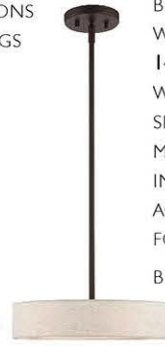

Timeless · Transitional · Versatile · Casual · Minimal