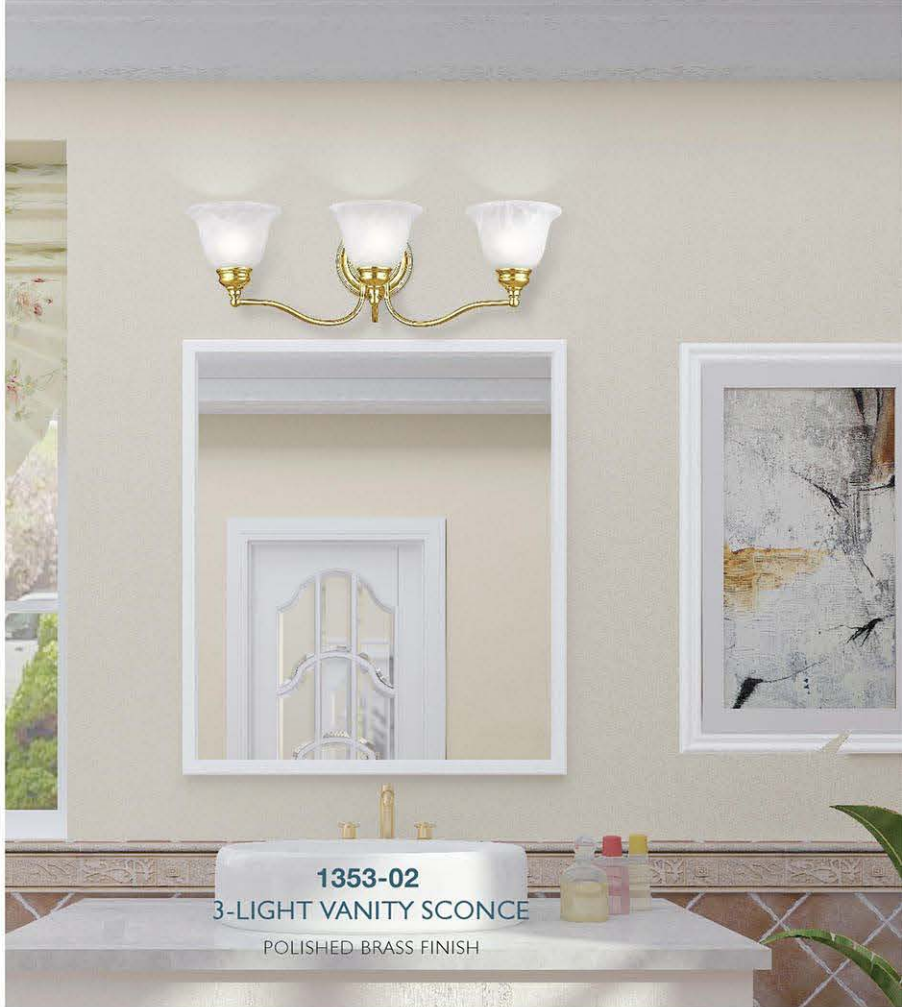

ESSEX

with White Alabaster Glass

1353-02
3-LIGHT VANITY SCONCE
POLISHED BRASS FINISH

1351
SINGLE SCONCE
6.25" W 7.5" H 8" EXT
BACKPLATE 5.375" DIA 1" DEPTH
MAX WATT 1 - 100W MED BASE
DOWNLIGHT TTM 4.5" H
OR UPLIGHT TTM 3" H
BULB OPTIONS A19

1352
2-LIGHT VANITY SCONCE
15.25" W 7.5" H 8" EXT
BACKPLATE 5.375" DIA 1" DEPTH
MAX WATT 2 - 100W MED BASE
DOWNLIGHT TTM 4.75" H
OR UPLIGHT TTM 2.75" H
BULB OPTIONS A19

1353
3-LIGHT VANITY SCONCE
24" W 7.5" H 8" EXT
BACKPLATE 5.375" DIA 1" DEPTH
MAX WATT 3 - 100W MED BASE
DOWNLIGHT TTM 4.5" H
OR UPLIGHT TTM 3" H
BULB OPTIONS A19

Nautical • Industrial • Contemporary • Urban • Sleek

LIVEX
LIGHTING