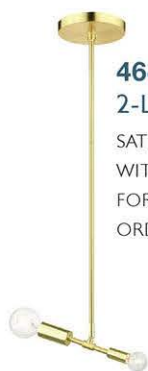

BLAIRWOOD

46432-12
2-LIGHT PENDANT

SATIN BRASS FINISH
WITH POLISHED BRASS FINISH ACCENTS
FOR ADDITIONAL 12" STEMS
ORDER 56050-12