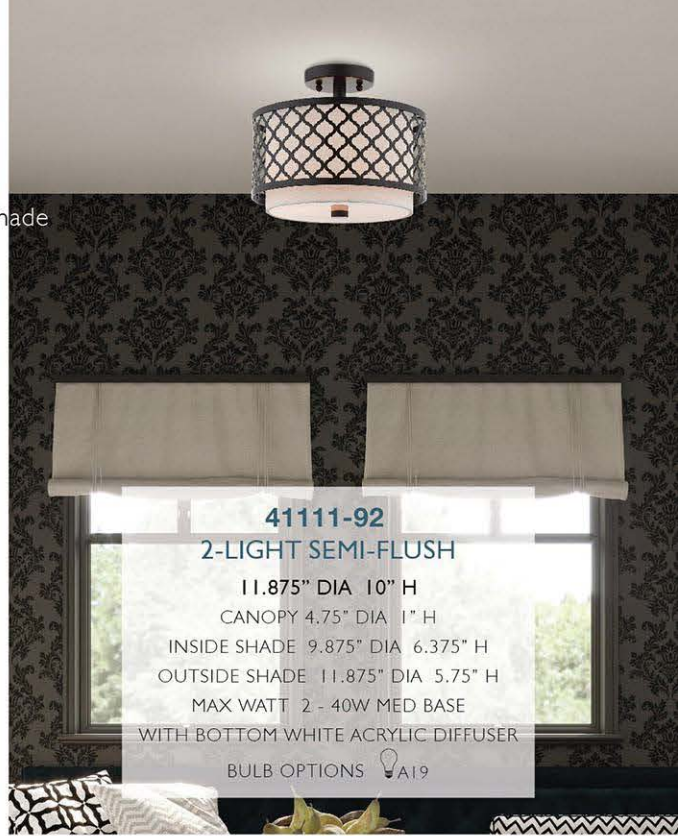

ARABESQUE

Arabesque Design English Bronze Finish with Hand Crafted Hardback Shade
Shade Completely Finished with Oatmeal Color Fabric Outside
& White Color Fabric Inside

18.125" DIA 10.75" H
CANOPY 4.75" DIA 1" H
INSIDE SHADE 15.75" DIA 6.5" H
OUTSIDE SHADE 18.125" DIA 5.75" H
MAX WATT 3 - 60W MED BASE
WITH BOTTOM WHITE ACRYLIC DIFFUSER
BULB OPTIONS A19

15.25" DIA 10.25" H
CANOPY 4.75" DIA 1" H
INSIDE SHADE 12.75" DIA 6.375" H
OUTSIDE SHADE 15.25" DIA 5.75" H
MAX WATT 3 - 40W MED BASE
WITH BOTTOM WHITE ACRYLIC DIFFUSER
BULB OPTIONS A19

41111-92
2-LIGHT SEMI-FLUSH

11.875" DIA 10" H
CANOPY 4.75" DIA 1" H
INSIDE SHADE 9.875" DIA 6.375" H
OUTSIDE SHADE 11.875" DIA 5.75" H
MAX WATT 2 - 40W MED BASE
WITH BOTTOM WHITE ACRYLIC DIFFUSER
BULB OPTIONS A19