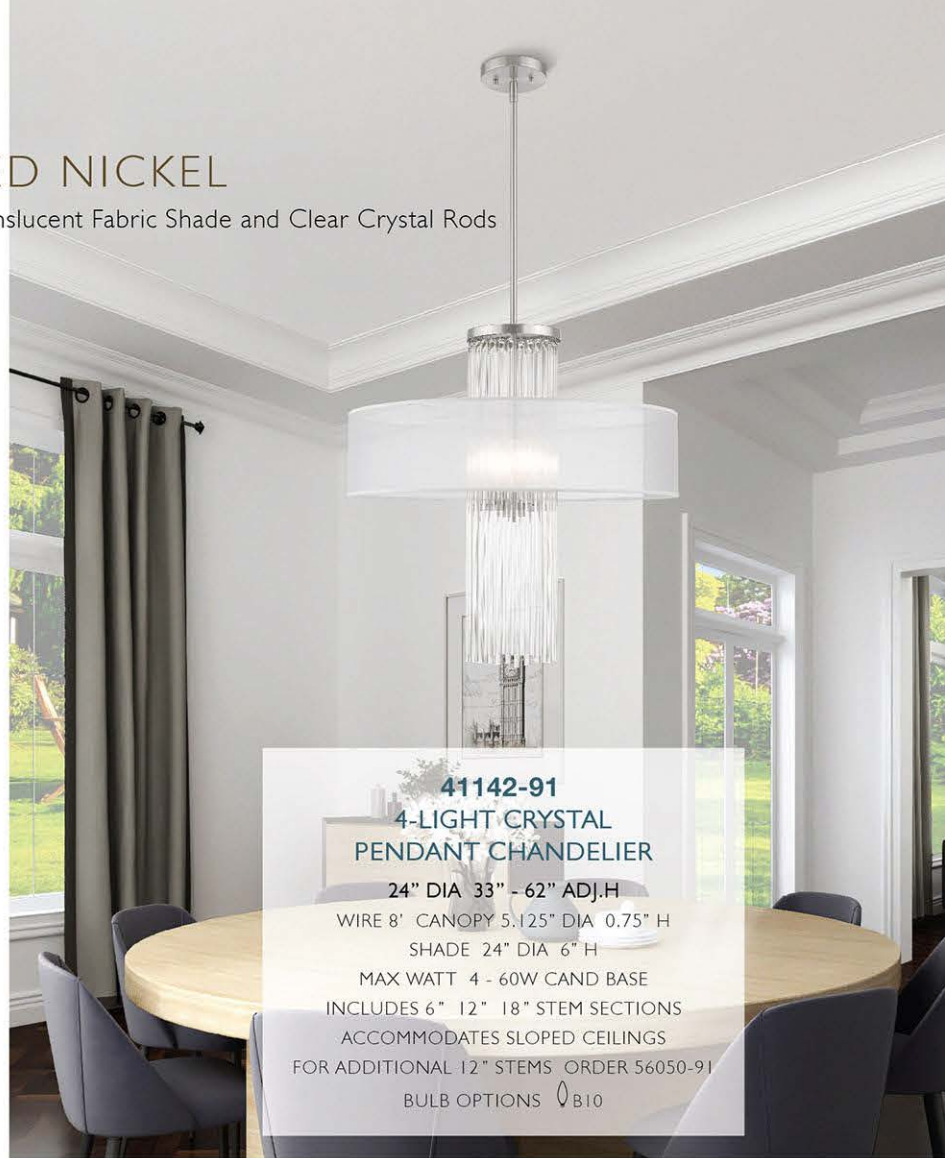

41142-91
4-LIGHT CRYSTAL
PENDANT CHANDELIER
24" DIA 33" - 62" ADJ.H
WIRE 8' CANOPY 5.125" DIA 0.75" H
SHADE 24" DIA 6" H
MAX WATT 4 - 60W CAND BASE
INCLUDES 6" 12" 18" STEM SECTIONS
ACCOMMODATES SLOPED CEILINGS
FOR ADDITIONAL 12" STEMS ORDER 56050-91
BULB OPTIONS B10

41147-91
I-LIGHT
CRYSTAL SEMI-FLUSH
20" DIA 14.5" H
CANOPY 6" DIA 1" H
SHADE 20" DIA 5" H
MAX WATT 1 - 100W MED BASE
BULB OPTIONS A19

41146-91
I-LIGHT
CRYSTAL SEMI-FLUSH
15" DIA 13.5" H
CANOPY 6" DIA 1" H
SHADE 15" DIA 5" H
MAX WATT 1 - 60W MED BASE
BULB OPTIONS A19

41145-91
I-LIGHT
CRYSTAL SEMI-FLUSH
13" DIA 12.5" H
CANOPY 5" DIA 1" H
SHADE 13" DIA 5" H
MAX WATT 1 - 60W MED BASE
BULB OPTIONS A19

41144-91
I-LIGHT
CRYSTAL SEMI-FLUSH
11" DIA 12.5" H
CANOPY 5" DIA 1" H
SHADE 11" DIA 5" H
MAX WATT 1 - 40W MED BASE
BULB OPTIONS A19

41148-91
ADA I-LIGHT CRYSTAL SCONCE
13" W 14.5" H 3.95" EXT
BACKPLATE 6.75" W 6" H 0.75" DEPTH
SHADE 13" L 3.95" W 7" H TTM 7" H
MAX WATT 2 - 40W CAND BASE
BULB OPTIONS B10

41140-91
ADA I-LIGHT CRYSTAL SCONCE
9" W 14.5" H 3.95" EXT
BACKPLATE 4.375" W 6" H 0.75" DEPTH
SHADE 9" L 3.95" W 7" H TTM 7" H
MAX WATT 1 - 40W CAND BASE
BULB OPTIONS B10

New Traditional · Sparkling · Timeless · Glamorous · Dazzling