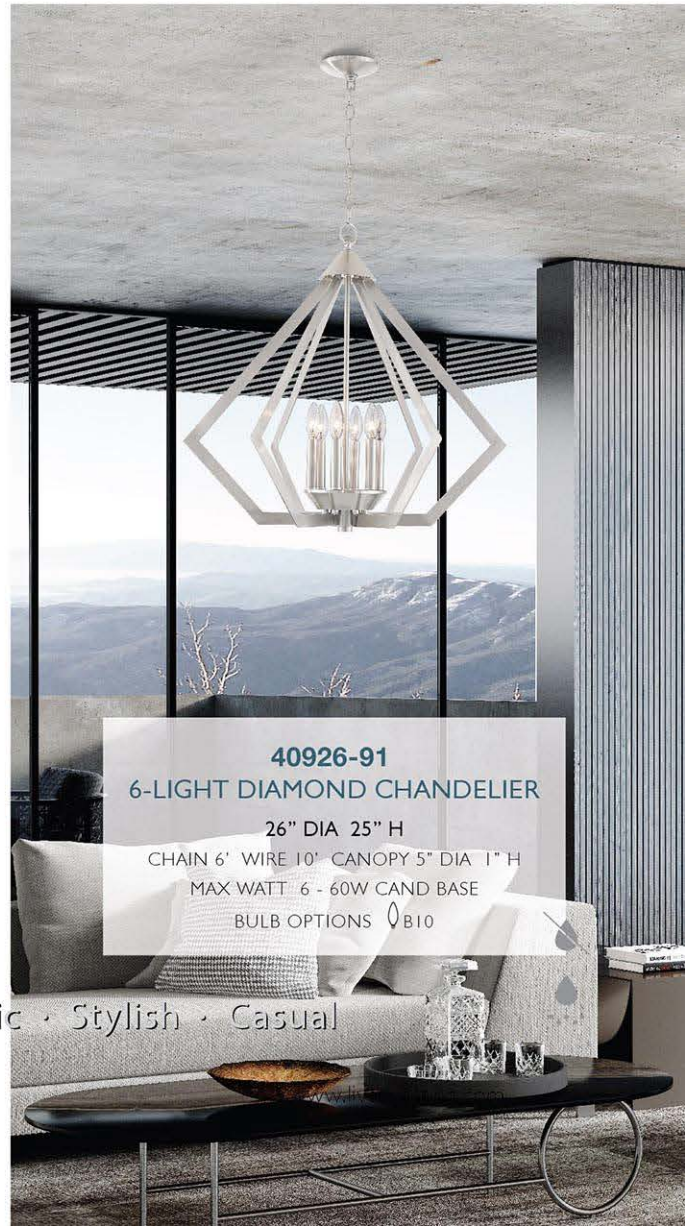

**40926-91
6-LIGHT DIAMOND CHANDELIER**

26" DIA 25" H
CHAIN 6' WIRE 10' CANOPY 5" DIA 1" H
MAX WATT 6 - 60W CAND BASE
BULB OPTIONS B10

Geometric • Contemporary • Prismatic • Stylish • Casual

LIVEX
LIGHTING