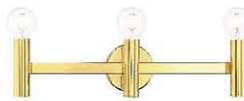

10343-02

POLISHED BRASS FINISH