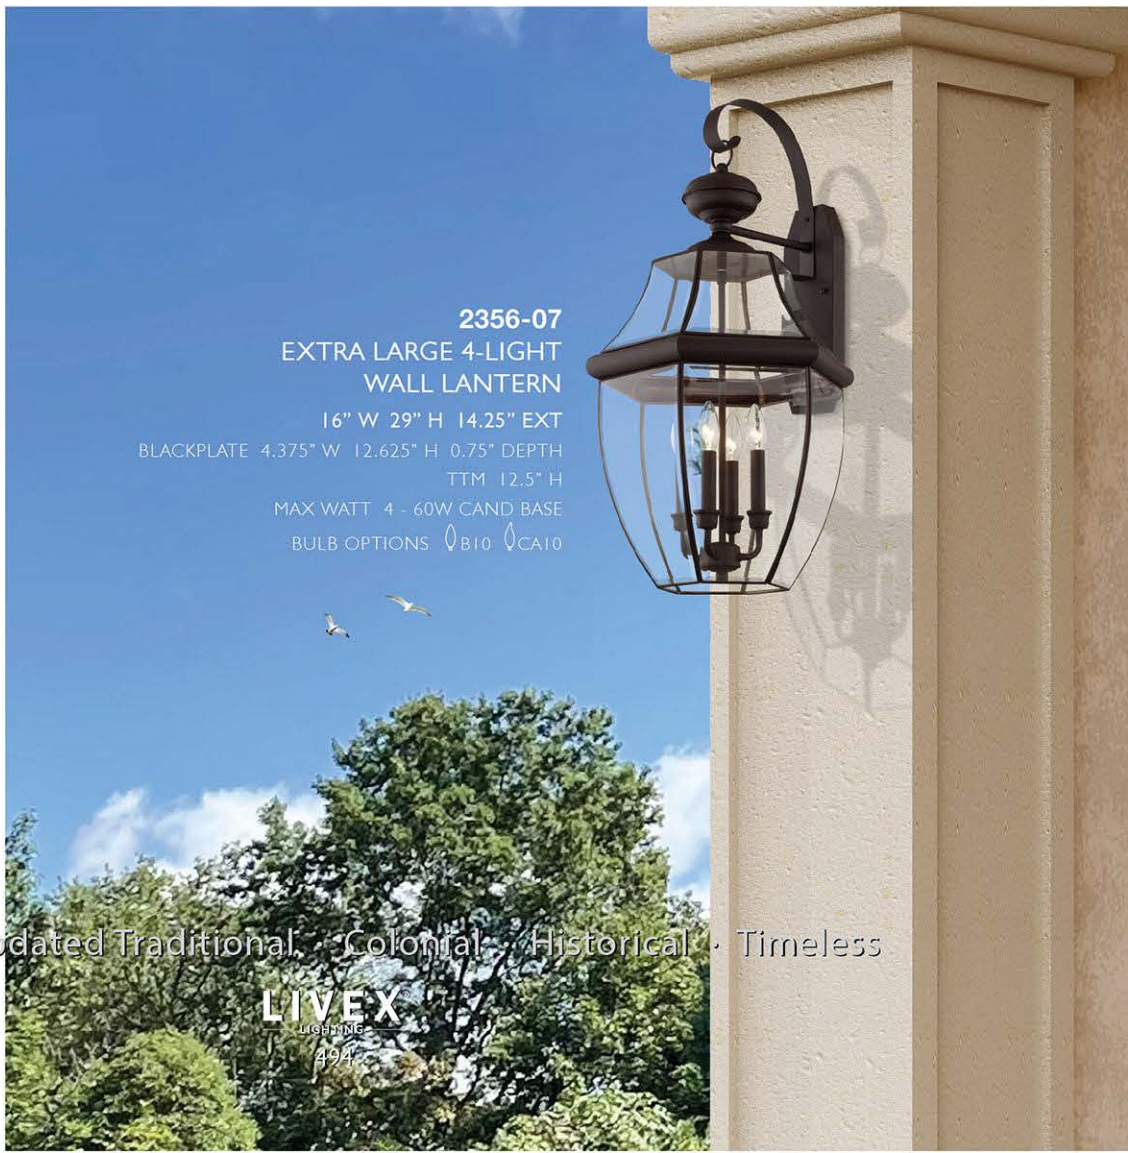

7052-07
2-LIGHT FLUSH MOUNT

10.5" DIA 7" H
MAX WATT 2 - 60W CAND BASE
BULB OPTIONS

Classic • Updated Traditional • Colonial • Historical • Timeless

www.livexlighting.com

2356-07
EXTRA LARGE 4-LIGHT
WALL LANTERN