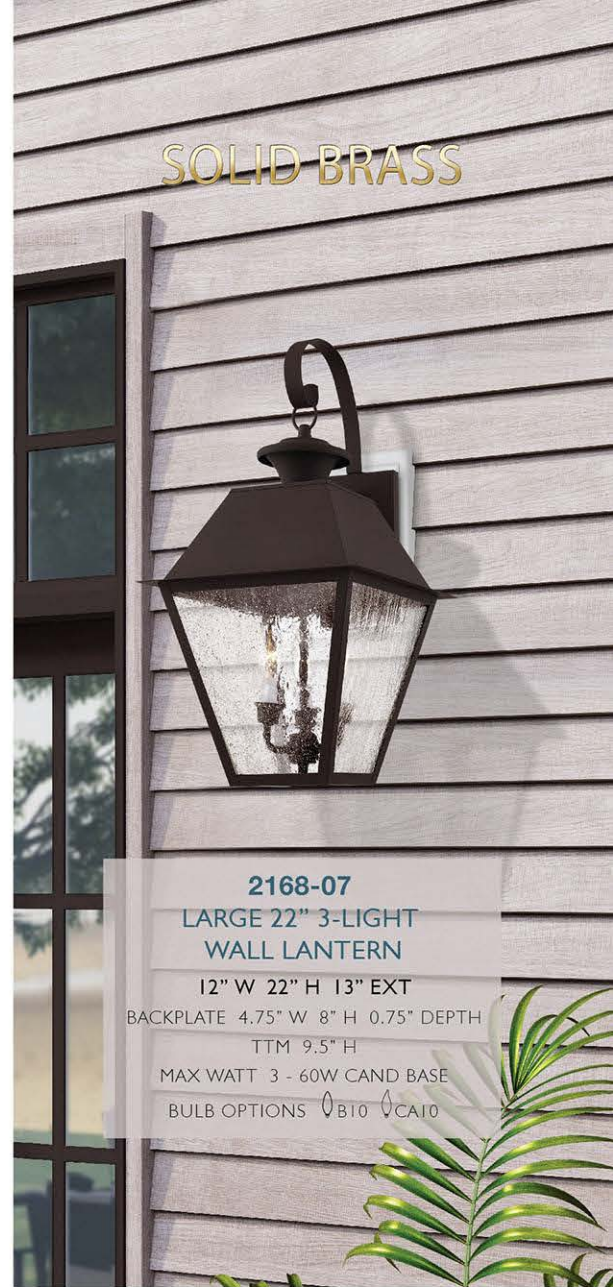

2165-07
MEDIUM 2-LIGHT
WALL LANTERN
9" W 16.5" H 10" EXT
BACKPLATE 4.75" W 7" H
0.75" DEPTH
TTM 7" H
MAX WATT 2 - 60W CAND BASE
BULB OPTIONS

2162-07
SMALL 1-LIGHT
WALL LANTERN
7.5" W 12.5" H 8.5" EXT
BACKPLATE 4.75" W 6" H
0.75" DEPTH
TTM 5.25" H
MAX WATT 1 - 100W MED BASE
BULB OPTIONS

SOLID BRASS

2168-07
LARGE 22" 3-LIGHT
WALL LANTERN
12" W 22" H 13" EXT
BACKPLATE 4.75" W 8" H 0.75" DEPTH
TTM 9.5" H
MAX WATT 3 - 60W CAND BASE
BULB OPTIONS