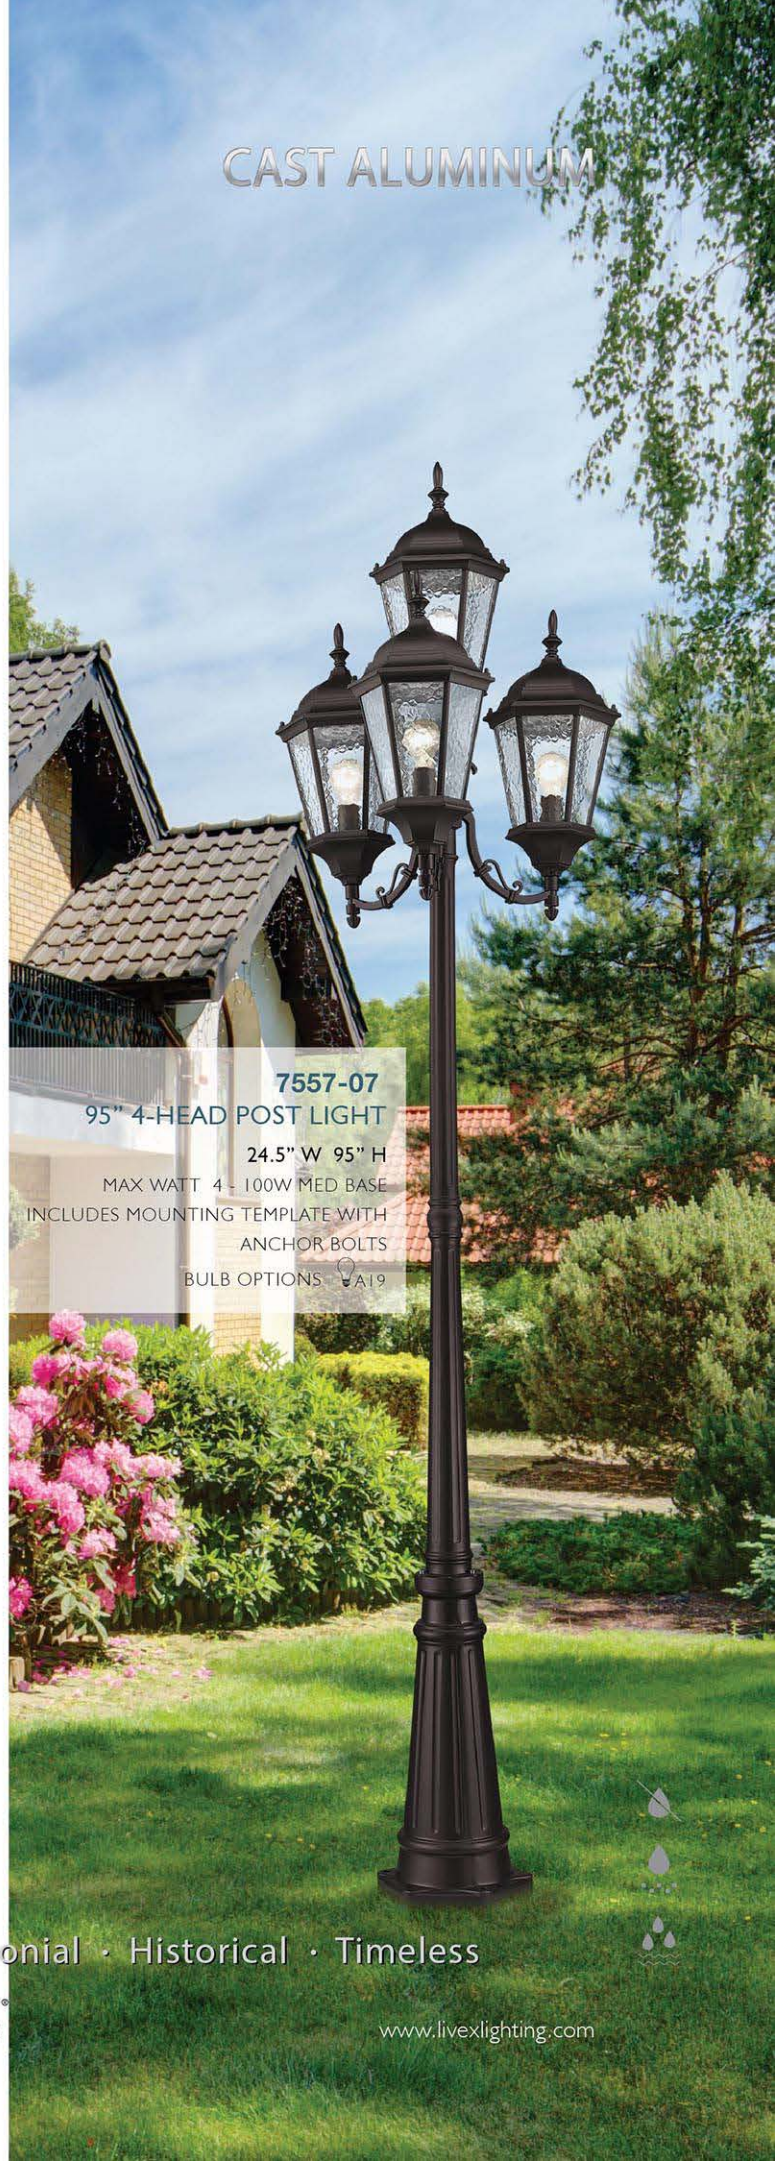

CAST ALUMINUM

7557-07

95" 4-HEAD POST LIGHT

24.5" W 95" H

MAX WATT 4 - 100W MED BASE
INCLUDES MOUNTING TEMPLATE WITH
ANCHOR BOLTS
BULB OPTIONS A19

Classic • Updated Traditional • Colonial • Historical • Timeless

LIVEX
LIGHTING

529

www.livexlighting.com