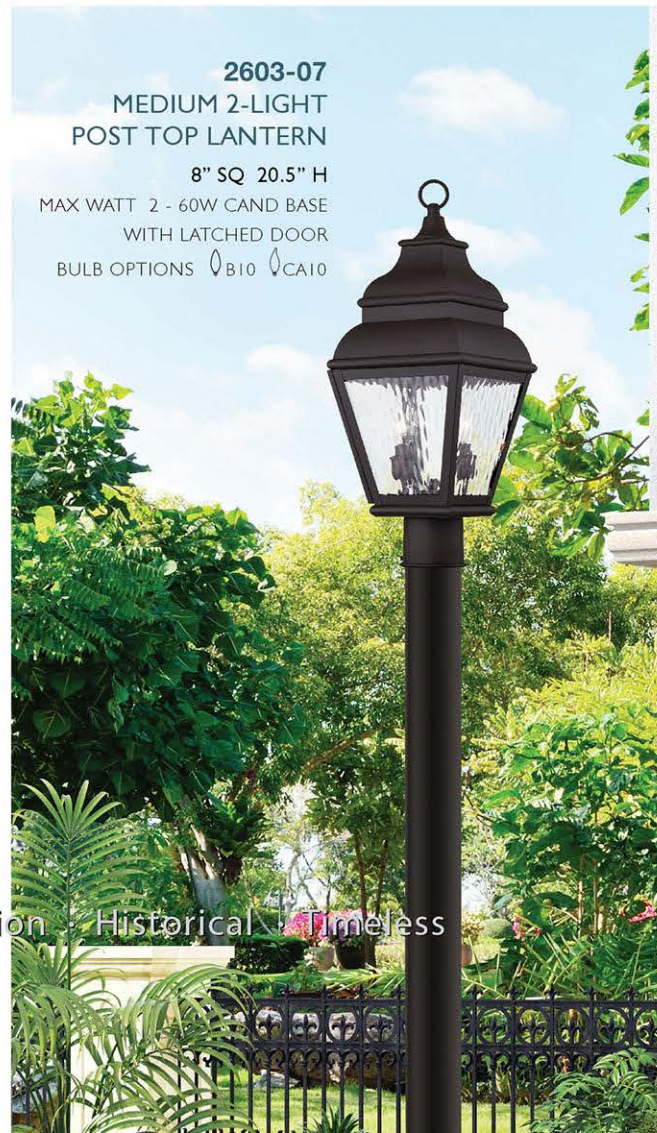

2603-07 MEDIUM 2-LIGHT POST TOP LANTERN

8" SQ 20.5" H
MAX WATT 2 - 60W CAND BASE
WITH LATCHED DOOR
BULB OPTIONS B10 CA10

Classic • Updated Traditional • Mission • Historical • Timeless