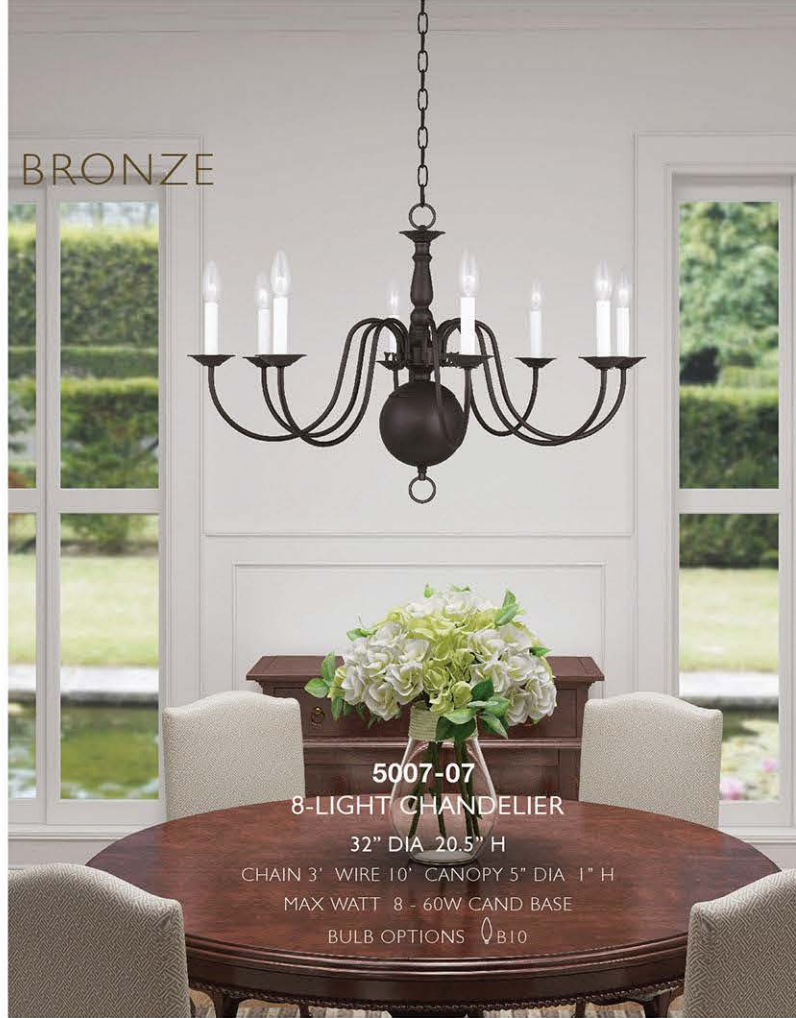

5007-07

8-LIGHT CHANDELIER

32" DIA 20.5" H

CHAIN 3' WIRE 10' CANOPY 5" DIA 1" H

MAX WATT 8 - 60W CAND BASE

BULB OPTIONS $\varnothing$ B10