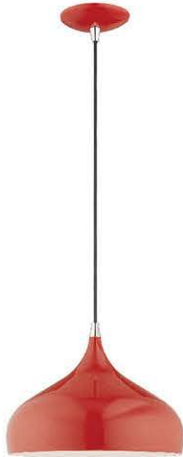

AMADOR

Shiny Red Finish with Polished Chrome Finish Accents
Shiny White Finish Inside

41171-72
MINI PENDANT

6.25" DIA 15" - 75" ADJ.H
WIRE 6' CANOPY 5" DIA 1" H
ALUMINUM SHADE
6.25" DIA 10.875" H
MAX WATT 1 - 60W MED BASE
ACCOMMODATES SLOPED CEILINGS
BULB OPTIONS