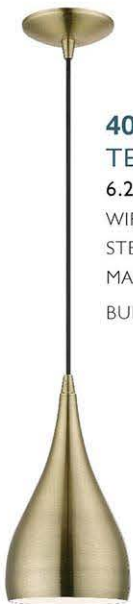

ALUMINUM SHADE 6.25" DIA 10.875" H

MAX WATT 1 - 60W MED BASE

BULB OPTIONS 

Industrial · Sleek · Urban · Mid Century Modern · Sophisticated

AMADOR

Antique Brass Finish & Shiny White Finish Inside

**40982-01 I-LIGHT
TEARDROP PENDANT**
10" DIA 15" - 75" ADJ.H
WIRE 6' CANOPY 5" DIA 1" H
STEEL SHADE 10" DIA 8" H
MAX WATT 1 - 60W MED BASE
BULB OPTIONS