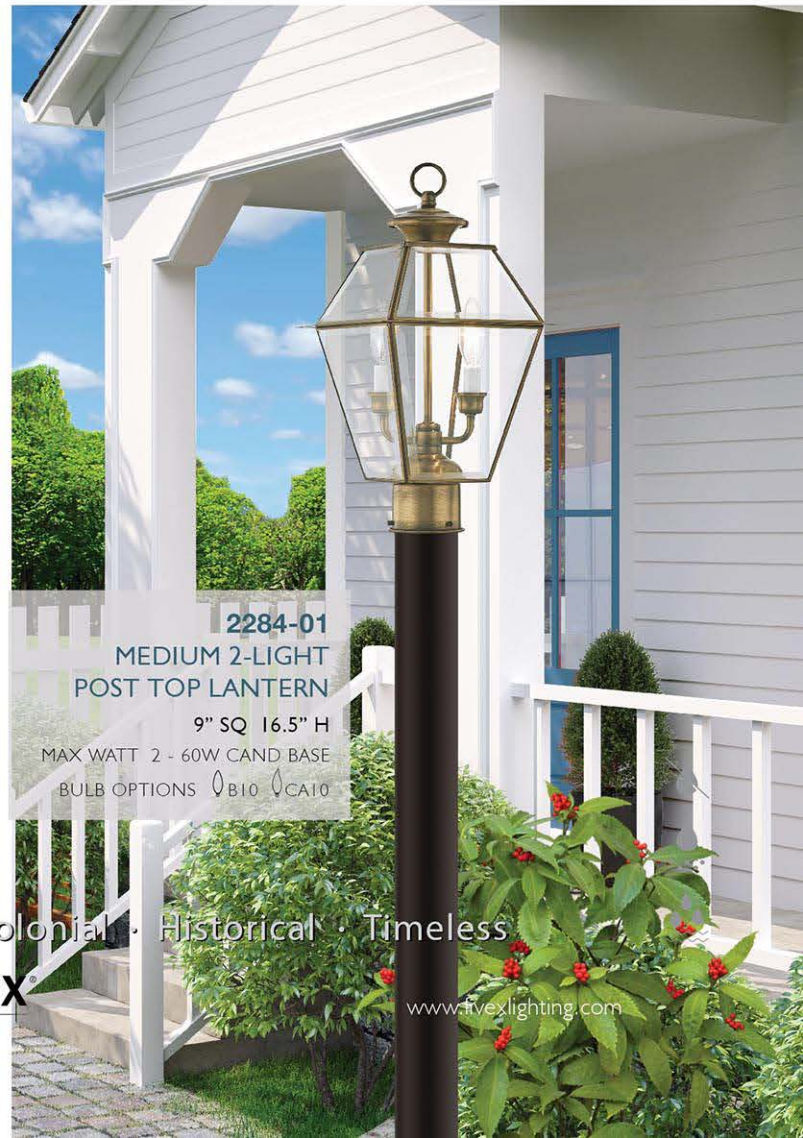

2284-01
MEDIUM 2-LIGHT
POST TOP LANTERN

9" SQ 16.5" H
MAX WATT 2 - 60W CAND BASE
BULB OPTIONS B10 CA10

Classic • Updated Traditional • Colonial • Historical • Timeless

LIVEX
LIGHTING

509

www.livexlighting.com