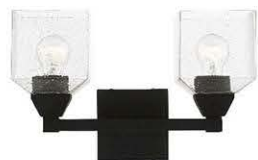

10382-04
2-LIGHT VANITY SCONCE
BLACK FINISH