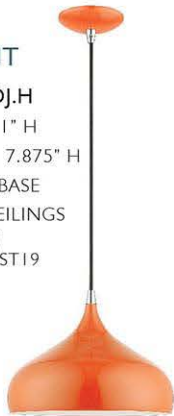

AMADOR

41172-14
I-LIGHT PENDANT

TEXTURED BLACK FINISH
WITH ANTIQUE BRASS
FINISH ACCENTS
& TEXTURED WHITE FINISH INSIDE

41172

I-LIGHT PENDANT

11.75" DIA 15" - 75" ADJ.H
WIRE 6' CANOPY 5" DIA 1" H
ALUMINUM SHADE 11.75" DIA 7.875" H
MAX WATT 1 - 60W MED BASE
ACCOMMODATES SLOPED CEILINGS
BULB OPTIONS