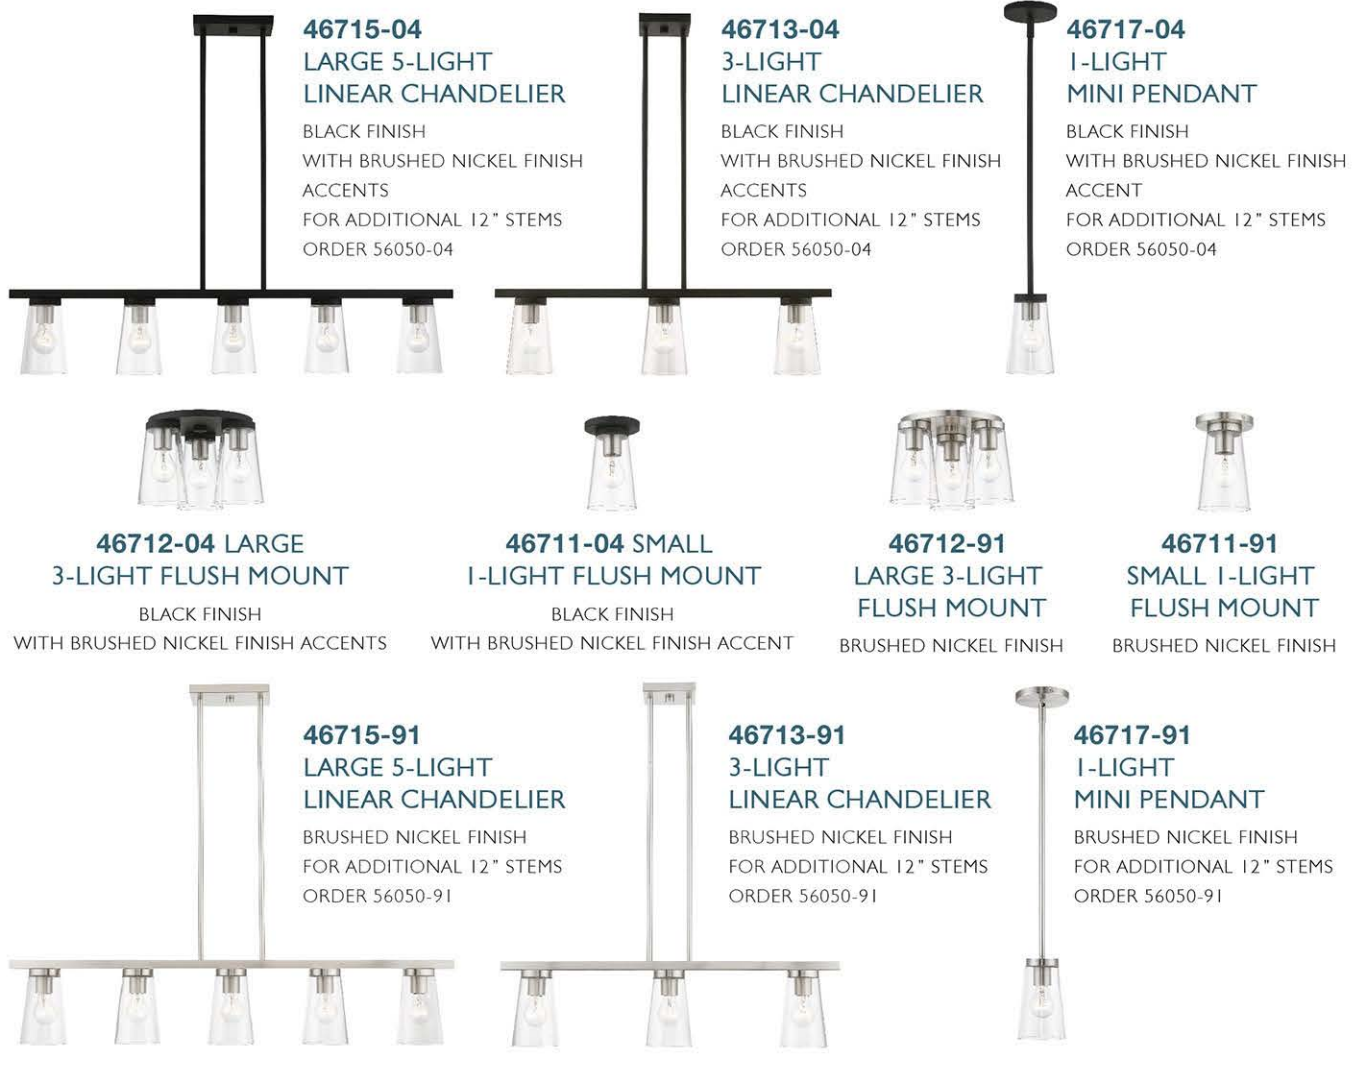

CITYVIEW

with Clear Glass

46715-04
LARGE 5-LIGHT
LINEAR CHANDELIER

BLACK FINISH
WITH BRUSHED NICKEL FINISH
ACCENTS
FOR ADDITIONAL 12" STEMS
ORDER 56050-04

46713-04
3-LIGHT
LINEAR CHANDELIER

BLACK FINISH
WITH BRUSHED NICKEL FINISH
ACCENTS
FOR ADDITIONAL 12" STEMS
ORDER 56050-04

46717-04
I-LIGHT
MINI PENDANT

BLACK FINISH
WITH BRUSHED NICKEL FINISH
ACCENT
FOR ADDITIONAL 12" STEMS
ORDER 56050-04

46712-04 LARGE
3-LIGHT FLUSH MOUNT

BLACK FINISH
WITH BRUSHED NICKEL FINISH ACCENTS

46711-04 SMALL
I-LIGHT FLUSH MOUNT

BLACK FINISH
WITH BRUSHED NICKEL FINISH ACCENT

46712-91
LARGE 3-LIGHT
FLUSH MOUNT

BRUSHED NICKEL FINISH

46711-91
SMALL I-LIGHT
FLUSH MOUNT

BRUSHED NICKEL FINISH

46715-91
LARGE 5-LIGHT
LINEAR CHANDELIER

BRUSHED NICKEL FINISH
FOR ADDITIONAL 12" STEMS
ORDER 56050-91

46713-91
3-LIGHT
LINEAR CHANDELIER

BRUSHED NICKEL FINISH
FOR ADDITIONAL 12" STEMS
ORDER 56050-91

46717-91
I-LIGHT
MINI PENDANT

BRUSHED NICKEL FINISH
FOR ADDITIONAL 12" STEMS
ORDER 56050-91

46717
I-LIGHT MINI PENDANT

4.75" DIA 15" - 45.5" ADJ.H
WIRE 8' CANOPY 4.75" DIA 0.75" H
GLASS 4.125" DIA 6.5" H
MAX WATT 1 - 60W MED BASE
INCLUDES 2 - 6" 2 - 12" STEM SECTIONS
ACCOMMODATES SLOPED CEILINGS
BULB OPTIONS

46715
LARGE 5-LIGHT
LINEAR CHANDELIER
40" L 4.75" W 14.25" - 44.25" ADJ.H
WIRE 8' CANOPY 7.25" L 4.75" W 0.75" H
GLASS 4.125" DIA 6.5" H
MAX WATT 5 - 60W MED BASE
INCLUDES 2 - 6" 2 - 12" 2 - 18" STEM SECTIONS
BULB OPTIONS

46713 3-LIGHT
LINEAR CHANDELIER

30" L 4.75" W 14.25" - 44.25" ADJ.H
WIRE 8' CANOPY 4.75" DIA 0.75" H
GLASS 4.125" DIA 6.5" H
MAX WATT 3 - 60W MED BASE
INCLUDES 2 - 6" 2 - 12" 2 - 18" STEM SECTIONS
BULB OPTIONS

46712 LARGE
3-LIGHT FLUSH MOUNT

11" DIA 7.125" H
CANOPY 9" DIA 0.75" H
GLASS 4.125" DIA 6.5" H
MAX WATT 3 - 60W MED BASE
BULB OPTIONS

46711 SMALL
I-LIGHT FLUSH MOUNT

4.75" DIA 7.25" H
CANOPY 4.75" DIA 0.75" H
GLASS 4.125" DIA 6.5" H
MAX WATT 1 - 60W MED BASE
BULB OPTIONS

Contemporary • Minimal • Sleek • Scandinavian • Metropolitan