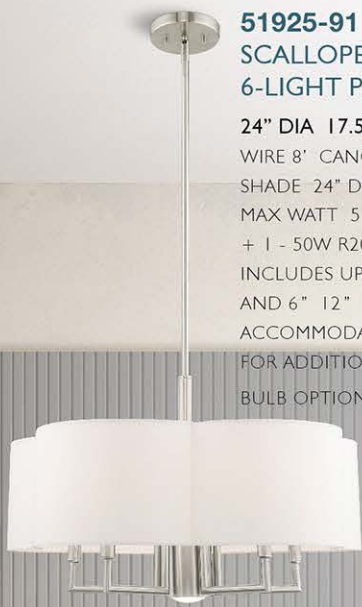

CHELSEA IN BRUSHED NICKEL

Brushed Nickel Finish with Hand Crafted Hardback Scalloped Shade
Shade Completely Finished with Off-white Color Fabric Outside & Inside

51925-91
SCALLOPED FABRIC SHADE
6-LIGHT PENDANT CHANDELIER
24" DIA 17.5" - 53.5" ADJ.H
WIRE 8' CANOPY 5.125" DIA 0.75" H
SHADE 24" DIA 7" H
MAX WATT 5 - 60W CAND BASE
+ 1 - 50W R20 MED BASE DOWNLIGHT
INCLUDES UPLIGHT / DOWNLIGHT 3-WAY SWITCH
AND 6" 12" 18" STEM SECTIONS
ACCOMMODATES SLOPED CEILINGS
FOR ADDITIONAL 12" STEMS ORDER 56050-91
BULB OPTIONS B10 DOWNLIGHT BULB R20