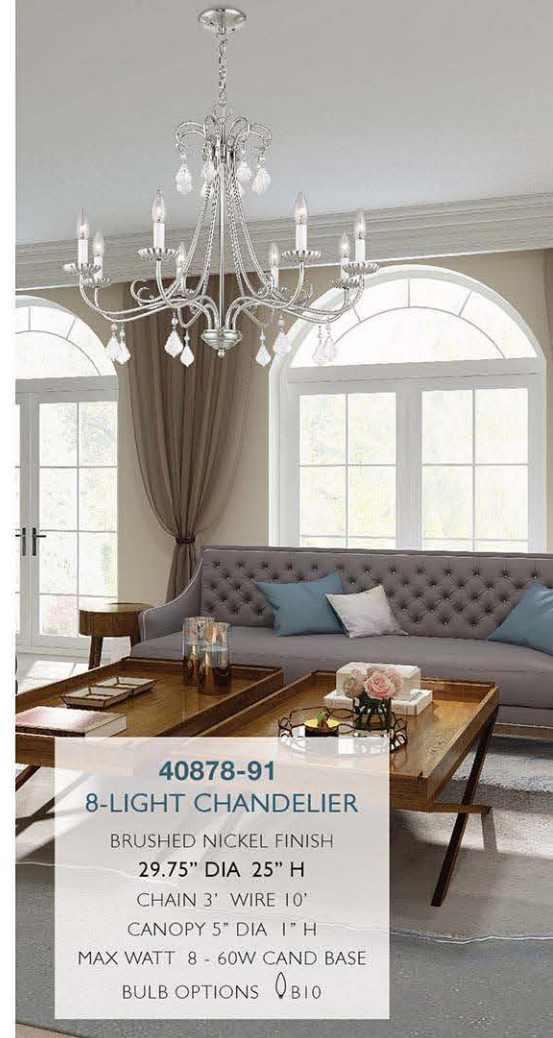

40878-91
8-LIGHT CHANDELIER

BRUSHED NICKEL FINISH
29.75" DIA 25" H
CHAIN 3' WIRE 10"
CANOPY 5" DIA 1" H
MAX WATT 8 - 60W CAND BASE
BULB OPTIONS $\varnothing$ B10