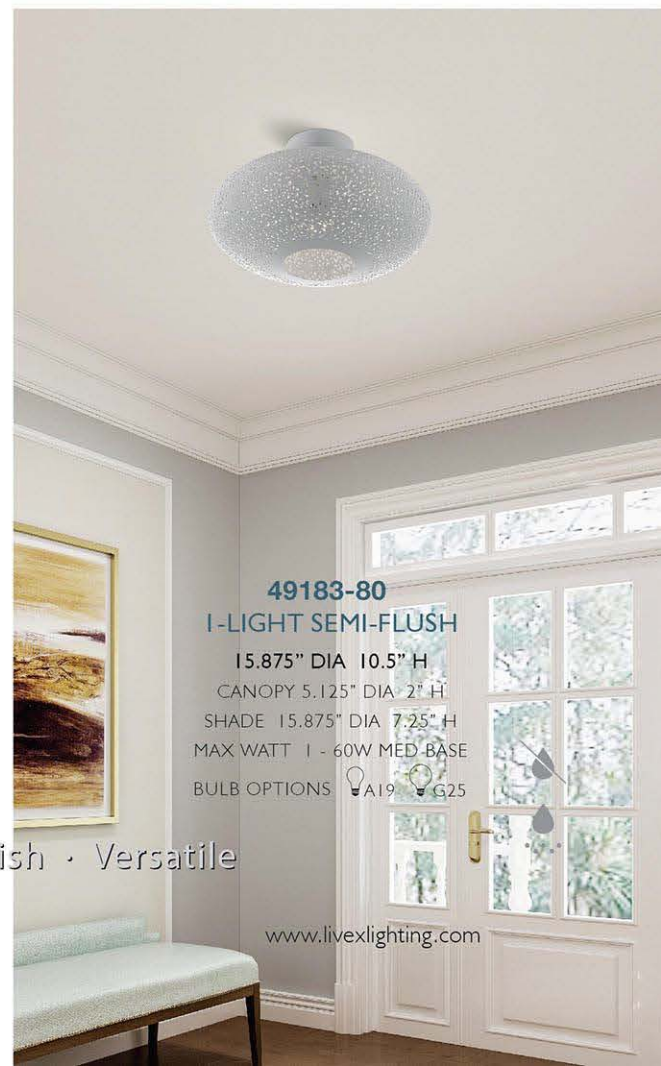

**49183-80
I-LIGHT SEMI-FLUSH**

15.875" DIA 10.5" H
CANOPY 5.125" DIA 2" H
SHADE 15.875" DIA 7.25" H
MAX WATT 1 - 60W MED BASE
BULB OPTIONS

Modern · Intricate · Casual · Stylish · Versatile

LIVEX
LIGHTING
275

www.livexlighting.com