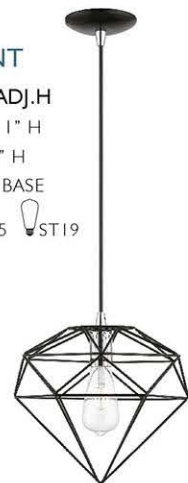

49152
I-LIGHT PENDANT

49152-68
I-LIGHT PENDANT

SHINY BLACK FINISH
WITH POLISHED CHROME FINISH
ACCENTS

Geometric · Farmhouse · Industrial · Abstract · Rustic