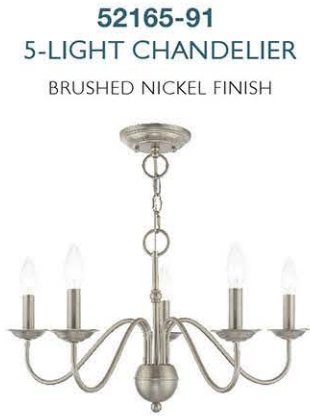

52165-91
5-LIGHT CHANDELIER
BRUSHED NICKEL FINISH