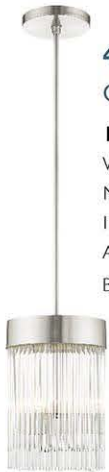

49828-91 3-LIGHT CRYSTAL CHANDELIER

10" DIA 23.5" - 71.5" ADJ.H

WIRE 10' CANOPY 7" DIA 1" H

MAX WATT 3 - 60W CAND BASE

INCLUDES 6" 12" 2-18" STEM SECTIONS

ACCOMMODATES SLOPED CEILINGS

BULB OPTIONS B10