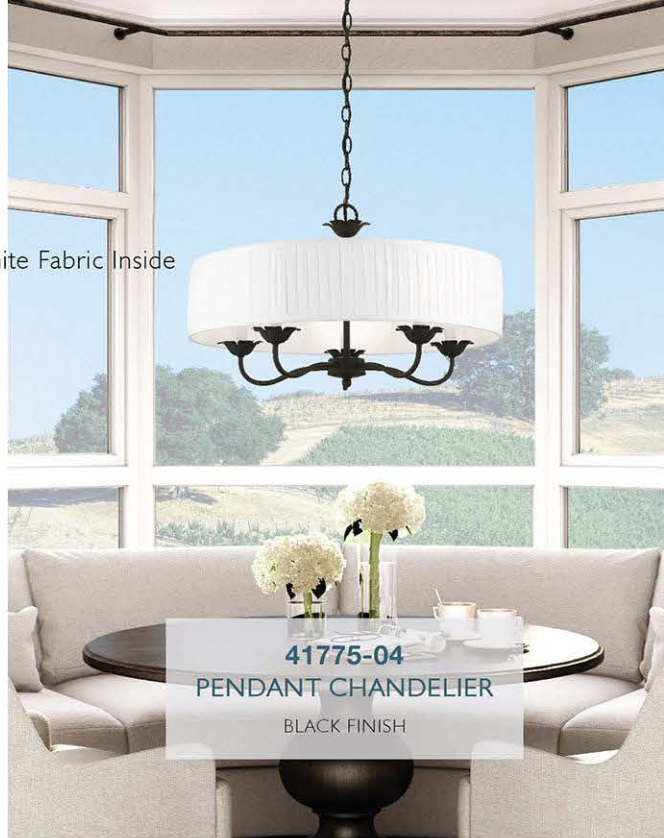

41775-04
PENDANT CHANDELIER
BLACK FINISH

EDINBURGH

with Hand Crafted Softback Pleated Shade

Shade Completely Finished with Off-white Color Fabric Outside & White Fabric Inside