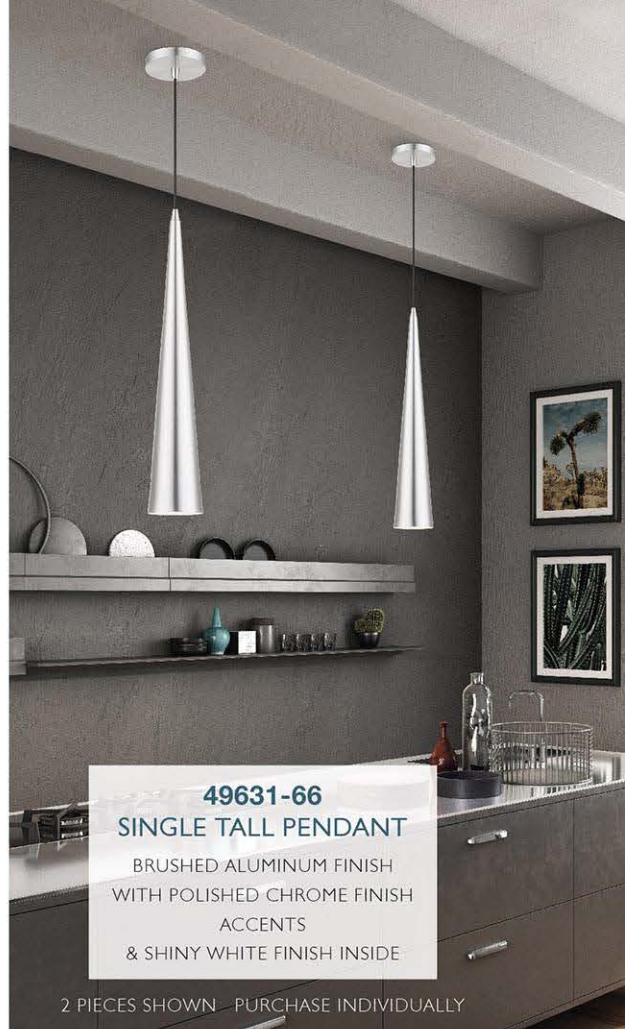

49631-66
SINGLE TALL PENDANT

BRUSHED ALUMINUM FINISH
WITH POLISHED CHROME
FINISH ACCENTS
& SHINY WHITE FINISH INSIDE

2 PIECES SHOWN - PURCHASE INDIVIDUALLY

49631
SINGLE TALL PENDANT

5" DIA 30.5" - 90" ADJ.H
WIRE 6' CANOPY 5.125" DIA 0.75" H
ALUMINUM SHADE 4.25" DIA 23.75" H
MAX WATT 1 - 60W MED BASE
BULB OPTIONS

SHINY BLACK FINISH
WITH POLISHED CHROME
FINISH ACCENTS
& SHINY WHITE FINISH INSIDE

NOHO

Urban • Rustic • Industrial • Farmhouse • Shabby Chic

LIVEX
LIGHTING