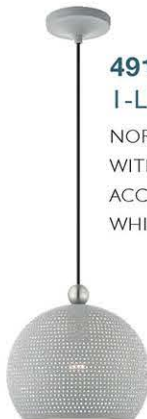

49100-80
I-LIGHT PENDANT
NORDIC GRAY FINISH
WITH BRUSHED NICKEL FINISH
ACCENTS
WHITE FINISH INSIDE