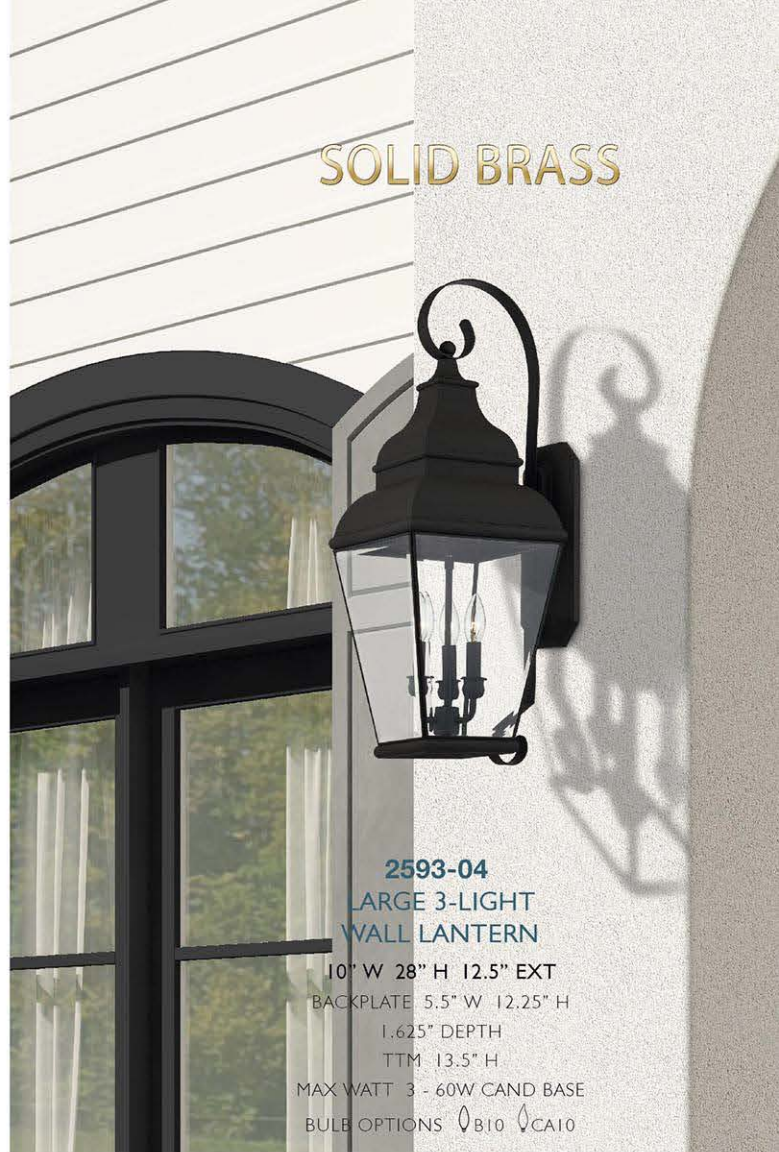

SOLID BRASS

2593-04
LARGE 3-LIGHT
WALL LANTERN

10" W 28" H 12.5" EXT
BACKPLATE 5.5" W 12.25" H
1.625" DEPTH
TTM 13.5" H
MAX WATT 3 - 60W CAND BASE
BULB OPTIONS B10 CA10