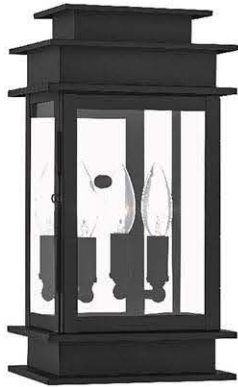

PRINCETON IN BLACK

SOLID BRASS

Hand Crafted Solid Brass Outdoor Fixtures
Black Finish with Polished Chrome
Stainless Steel Reflector & Clear Glass
The Latched Door Allows For Easy Re-lamping

2014-04
MEDIUM 2-LIGHT WALL LANTERN

7.5" W 14" H 5.75" EXT
BACKPLATE 4.75" W 7.5" H 0.75" DEPTH
TTM 6.625" H
MAX WATT 2 - 60W CAND BASE
BULB OPTIONS $\varnothing$ B10 $\downarrow$ T8