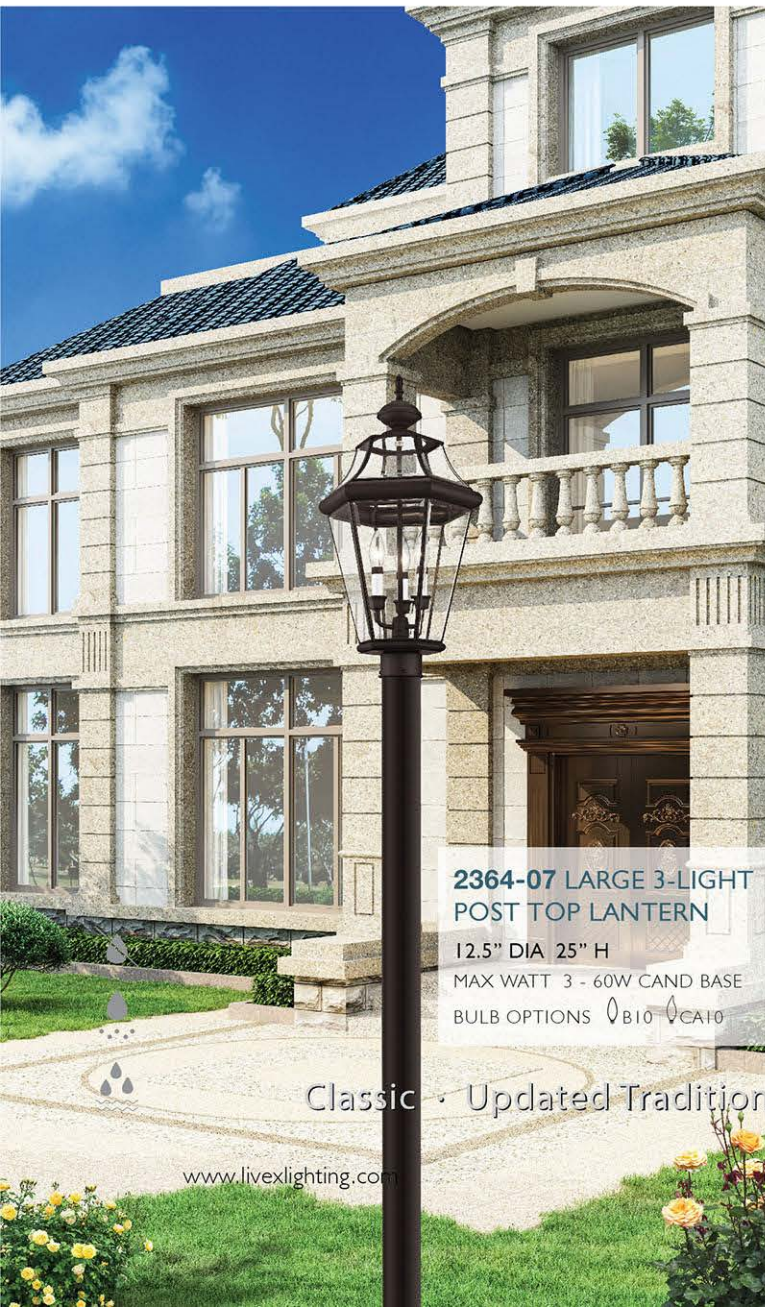

2364-07 LARGE 3-LIGHT
POST TOP LANTERN

12.5" DIA 25" H
MAX WATT 3 - 60W CAND BASE
BULB OPTIONS B10 CA10

Classic • Updated Traditional • Colonial • Historical • Timeless

GEORGETOWN IN POLISHED BRASS SOLID BRASS