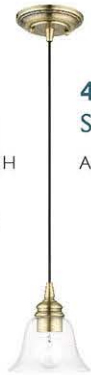

LIVEX
LIGHTING

MORELAND

with Hand Blown Clear Glass

46480
SINGLE PENDANT
6.25" DIA 12.5" - 72" ADJ.H
WIRE 6' CANOPY 5.375" DIA 1" H
GLASS 6.25" DIA 4" H
MAX WATT 1 - 60W MED BASE
BULB OPTIONS 

46480-01
SINGLE PENDANT
ANTIQUE BRASS FINISH