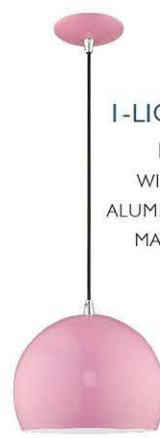

41181-79
I-LIGHT
GLOBE PENDANT
SHINY PINK FINISH
WITH POLISHED CHROME
FINISH ACCENTS

41181
I-LIGHT GLOBE PENDANT
10" DIA 15" - 74" ADJ.H
WIRE 6' CANOPY 5" DIA 1" H
ALUMINUM SHADE 10" DIA 7.625" H
MAX WATT 1 - 60W MED BASE
BULB OPTIONS A19