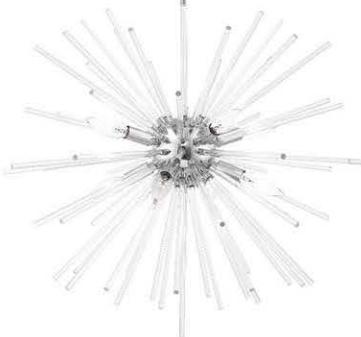

41256-05 8-LIGHT PENDANT CHANDELIER

25.75" DIA 30" - 72" ADJ.H

WIRE 12' CANOPY 5.125" DIA 0.75" H

MAX WATT 8 - 60W CAND BASE

INCLUDES 6" 12" 2 - 18" STEM SECTIONS

ACCOMMODATES SLOPED CEILINGS

FOR ADDITIONAL 12" STEMS ORDER 56050-05

BULB OPTIONS $\varnothing$ B10 $\varnothing$ T8