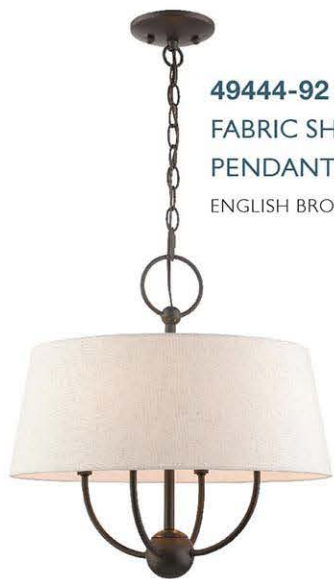

49444-92
FABRIC SHADE 4-LIGHT
PENDANT CHANDELIER
ENGLISH BRONZE

49444
FABRIC SHADE 4-LIGHT
PENDANT CHANDELIER

18" DIA 18.75" H
CHAIN 3' WIRE 8" CANOPY 5.125" DIA 1" H
SHADE 15.75" 18" 7.25" H
MAX WATT 4 - 60W CAND BASE
BULB OPTIONS \varnothing B10