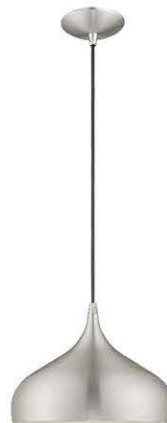

41172-66
I-LIGHT PENDANT
WITH POLISHED CHROME FINISH ACCENTS
11.75" DIA 15"- 75" ADJ.H
WIRE 6' CANOPY 5" DIA 1" H
ALUMINUM SHADE 11.75" DIA 7.875" H
MAX WATT 1 - 60W MED BASE
BULB OPTIONS