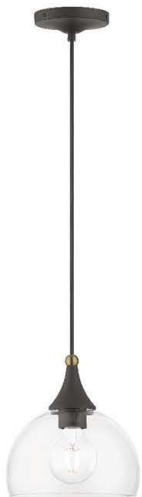

53644-01

LARGE 45" 4-LIGHT LINEAR CHANDELIER

45" L 8.25" W 18.75" - 48.75" ADJ.H

WIRE 10' CANOPY 5.125" DIA 0.75" H

GLASS 8.25" DIA 5.75" H

MAX WATT 4 - 60W MED BASE

INCLUDES 2 - 6" 2 - 12" 2 - 18" STEM SECTIONS
FOR ADDITIONAL 12" STEMS ORDER 56050-01

GLASS 8.25" DIA 5.75" H

MAX WATT 3 - 60W MED BASE

INCLUDES 2 - 6" 2 - 12" 2 - 18" STEM SECTIONS
FOR ADDITIONAL 12" STEMS ORDER 56050-07

BULB OPTIONS  A19  G25  ST19

53640-07

I-LIGHT SEMI-FLUSH

WITH ANTIQUE BRASS FINISH ACCENTS

8.25" DIA 8" H

CANOPY 5.125" DIA 0.75" H

GLASS 8.25" DIA 5.75" H

MAX WATT 1 - 60W MED BASE

BULB OPTIONS  A19  G25  ST19

53641-07

I-LIGHT GLASS PENDANT

WITH ANTIQUE BRASS FINISH ACCENTS