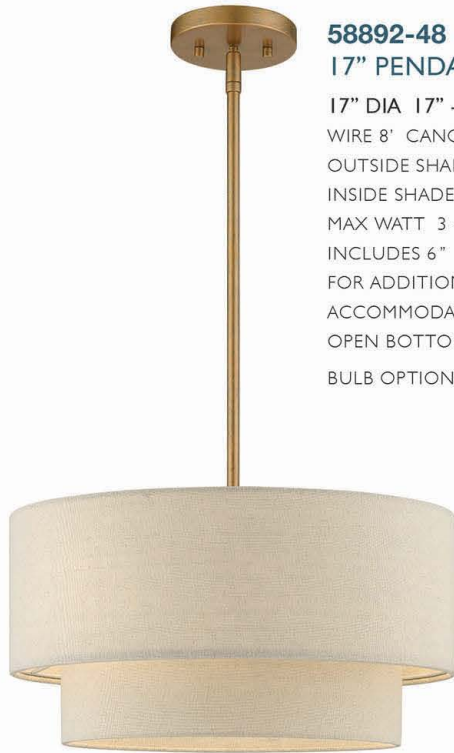

BELLINGHAM IN ANTIQUE GOLD LEAF FINISH

with Hand Crafted Hardback Shade Completely Finished with Parchment Color Fabric Outside & Inside

58892-48 FABRIC SHADE 17" PENDANT CHANDELIER

17" DIA 17" - 47" ADJ.H
WIRE 8" CANOPY 5.125" DIA 0.75" H
OUTSIDE SHADE 17" DIA 6" H
INSIDE SHADE 13" DIA 3.5" H
MAX WATT 3 - 60W MED BASE
INCLUDES 6" 12" 18" STEM SECTIONS
FOR ADDITIONAL 12" STEMS ORDER 56050-48
ACCOMMODATES SLOPED CEILINGS
OPEN BOTTOM
BULB OPTIONS A19