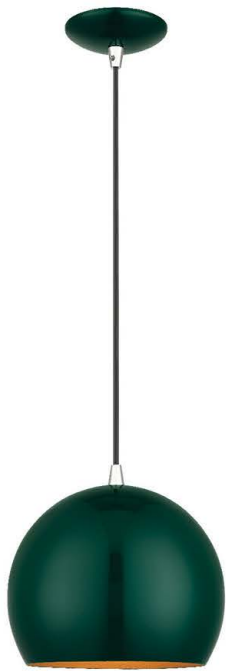

PIEDMONT

41181-97 10" GLOBE PENDANT

SHINY HUNTER GREEN FINISH
& GOLD FINISH INSIDE
WITH POLISHED CHROME ACCENTS

41181 10" GLOBE PENDANT

10" DIA 15" - 74" ADJ.H
WIRE 6' CANOPY 5" DIA 1" H
ALUMINUM SHADE 10" DIA 7.625" H
MAX WATT 1 - 60W MED BASE
BULB OPTIONS A19