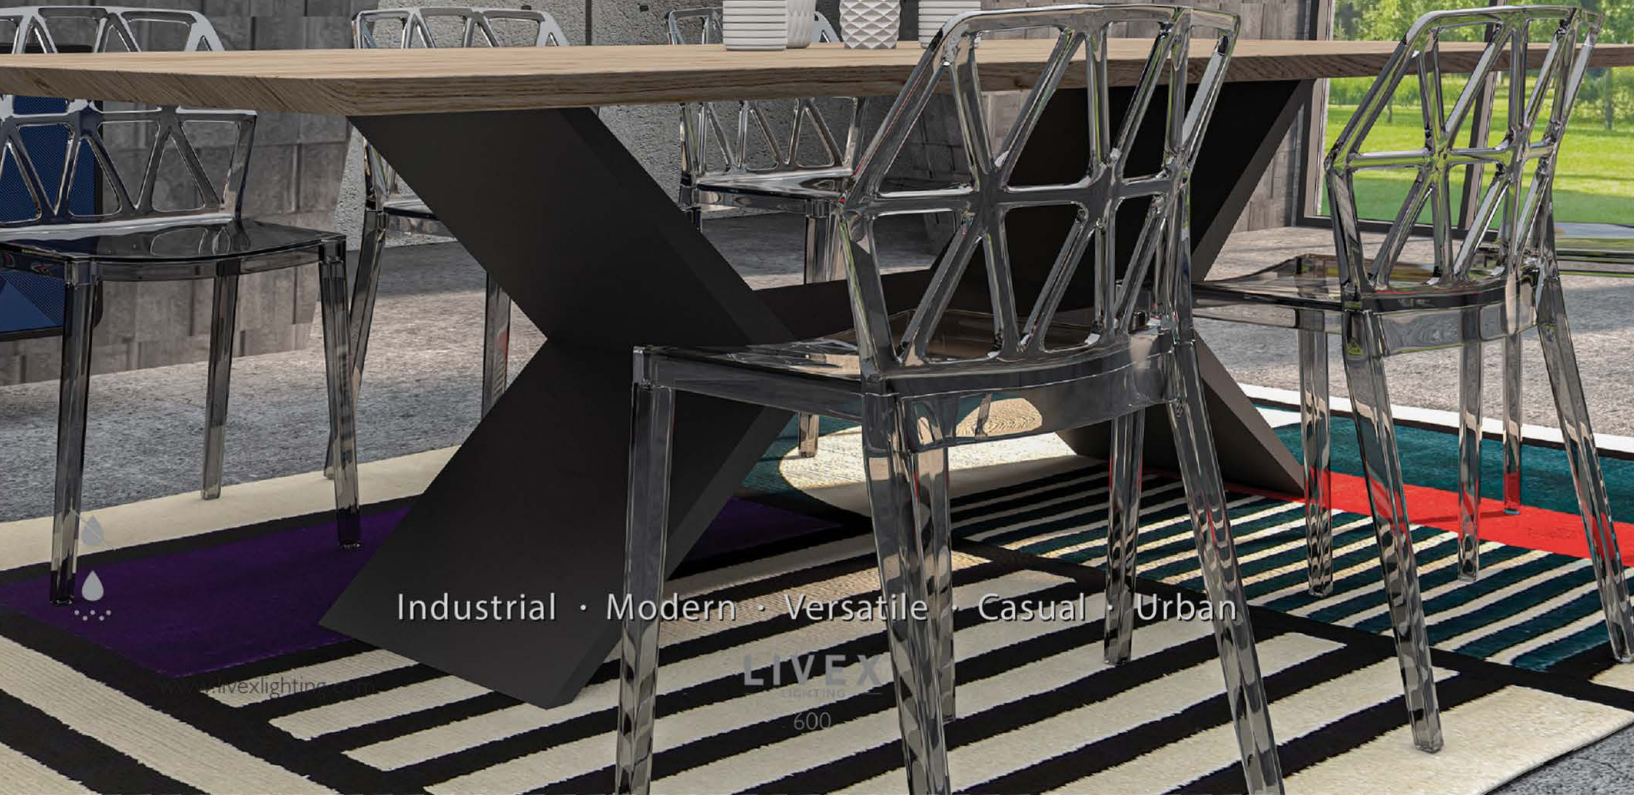

- BOTTOM WITH WHITE ACRYLIC DIFFUSER

- ACCOMMODATES SLOPED CEILINGS

- BULB OPTIONS  A19

Industrial · Modern · Versatile · Casual · Urban

 livexlighting.com

LIVEX
LIGHTING
600

BLANCHARD IN ANTIQUE BRASS FINISH