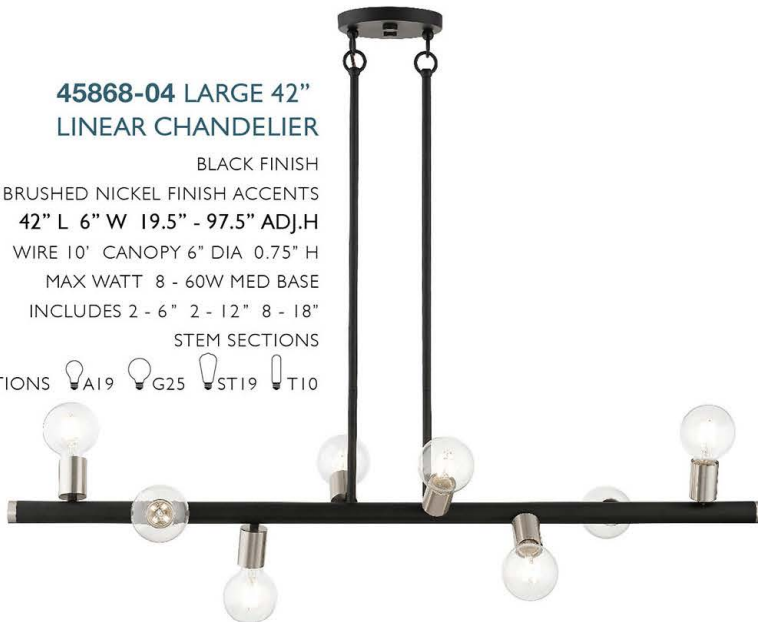

45865-07 5-LIGHT CHANDELIER

BRONZE FINISH
WITH ANTIQUE BRASS FINISH ACCENTS
24" DIA 15.5" - 46" ADJ.H
WIRE 8' CANOPY 5.125" DIA 0.75" H
MAX WATT 5 - 60W MED BASE
INCLUDES 6" 12" 18" STEM SECTIONS
ACCOMMODATES SLOPED CEILINGS
FOR ADDITIONAL 12" STEMS ORDER 56050-04
BULB OPTIONS

Modern · Urban · Scandinavian · Dimensional · Stylish

LIVEX
LIGHTING

595

www.livexlighting.com