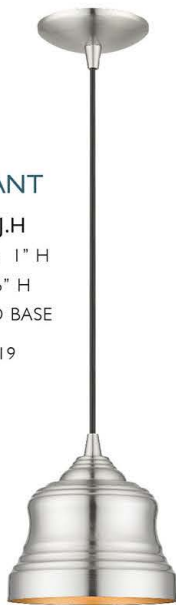

55901
MINI BELL PENDANT

55901-91
MINI BELL PENDANT

BRUSHED NICKEL FINISH
& GOLD FINISH INSIDE