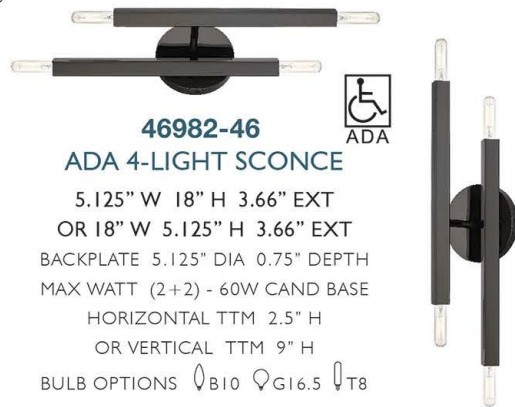

46982-46 ADA 4-LIGHT SCNCE

5.125" W 18" H 3.66" EXT
OR 18" W 5.125" H 3.66" EXT
BACKPLATE 5.125" DIA 0.75" DEPTH
MAX WATT (2+2) - 60W CAND BASE
HORIZONTAL TTM 2.5" H
OR VERTICAL TTM 9" H
BULB OPTIONS $\varnothing$ B10 $\varnothing$ G16.5 $\downarrow$ T8

Modern · Urban · Sputnik · Dynamic · Timeless

LIVEX
LIGHTING

583

www.livexlighting.com