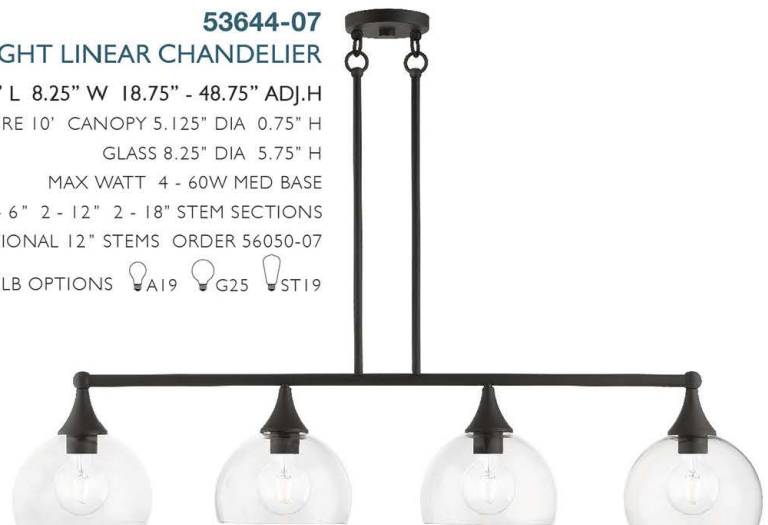

LARGE 45" 4-LIGHT LINEAR CHANDELIER

45" L 8.25" W 18.75" - 48.75" ADJ.H

WIRE 10' CANOPY 5.125" DIA 0.75" H

GLASS 8.25" DIA 5.75" H

MAX WATT 4 - 60W MED BASE

INCLUDES 2 - 6" 2 - 12" 2 - 18" STEM SECTIONS
FOR ADDITIONAL 12" STEMS ORDER 56050-07

BULB OPTIONS A19 G25 ST19