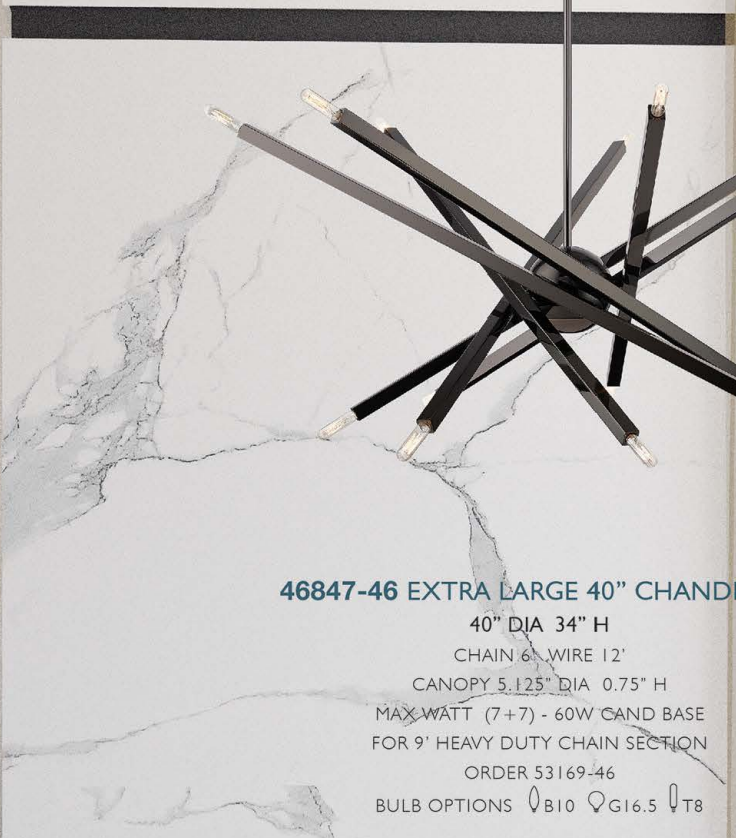

BULB OPTIONS  A19  G25  ST19

Transitional · Versatile · Casual · Stylish · Timeless

LIVEX
LIGHTING

581

www.livexlighting.com

MONACO IN BLACK CHROME FINISH

(Dimensions Not Including Bulbs)

46847-46 EXTRA LARGE 40" CHANDELIER