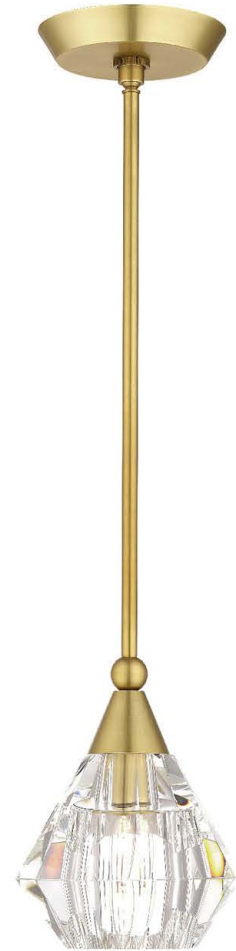

47071-08 CRYSTAL SINGLE PENDANT

7" DIA 17" - 83" ADJ.H
WIRE 12' CANOPY 6" DIA 0.75" H
CRYSTAL SHADE 7" DIA 6" H
MAX WATT 1 - 60W CAND BASE
INCLUDES 6" 12" 3 - 18" STEM SECTIONS
ACCOMMODATES SLOPED CEILINGS
BULB OPTIONS $\varnothing$ B10

New Traditional · Sparkling · Timeless · Glamorous · Dazzling