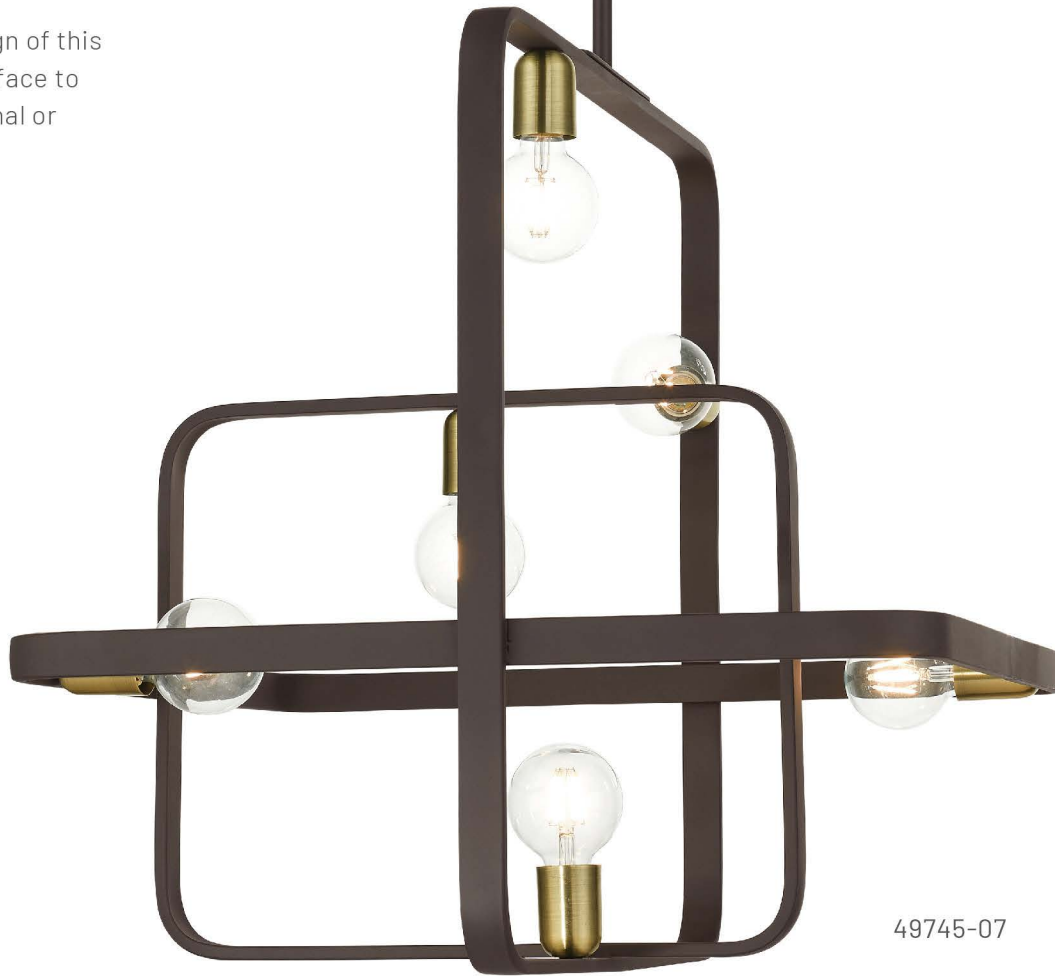

Brushed nickel finish
 with hand crafted textured
 glacier glass

Sculptural Contemporary Luxurious Abstract Artistic

BERGAMO

49748-07

Geometric, dimensional and midcentury modern describes the Bergamo collection. The exposed bulbs create a playful engaging warmth and rich glow. The architectural design of this collection gives a new face to modern, loft, transitional or contemporary space.