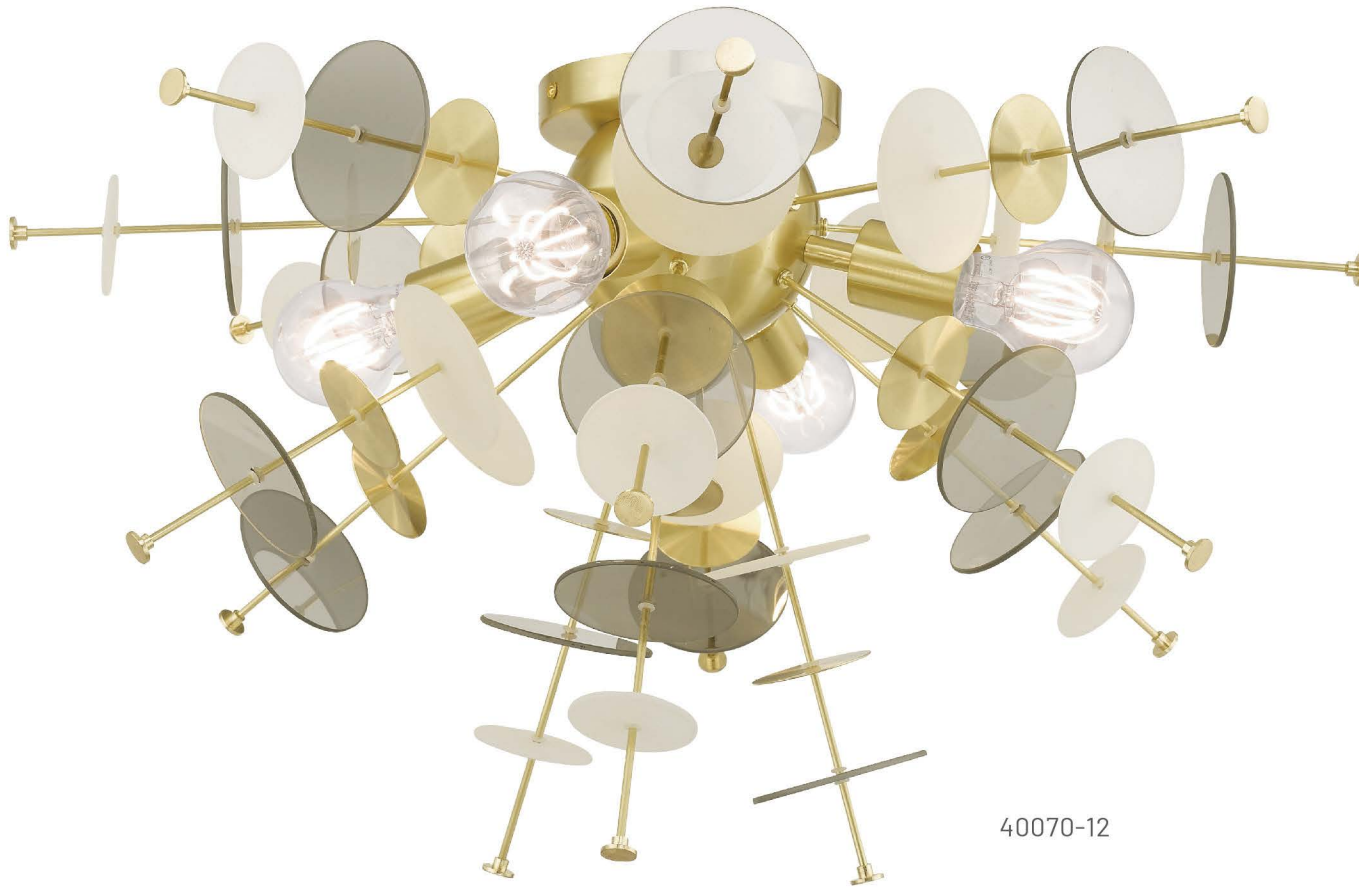

CIRCULO

40070-12

40070-12
4-LIGHT LARGE FLUSH MOUNT
24" DIA 13.625" H
Canopy 5.5" Dia 0.75" H
Max Watt 4 - 60W Med Base

40076-12
6-LIGHT PENDANT CHANDELIER
30" DIA 38" - 74.5" ADJ.H
Wire 12' Canopy 5.125" Dia 0.875" H
Max Watt 6 - 60W Med Base

Starburst design satin brass finish
with satin brass discs & glass discs
Includes 6" 12" 2 - 18" stem sections
Accommodates sloped ceilings
For additional 12" stems order 56050-12

Sparkling Glamorous Timeless Mid Century Modern Casual