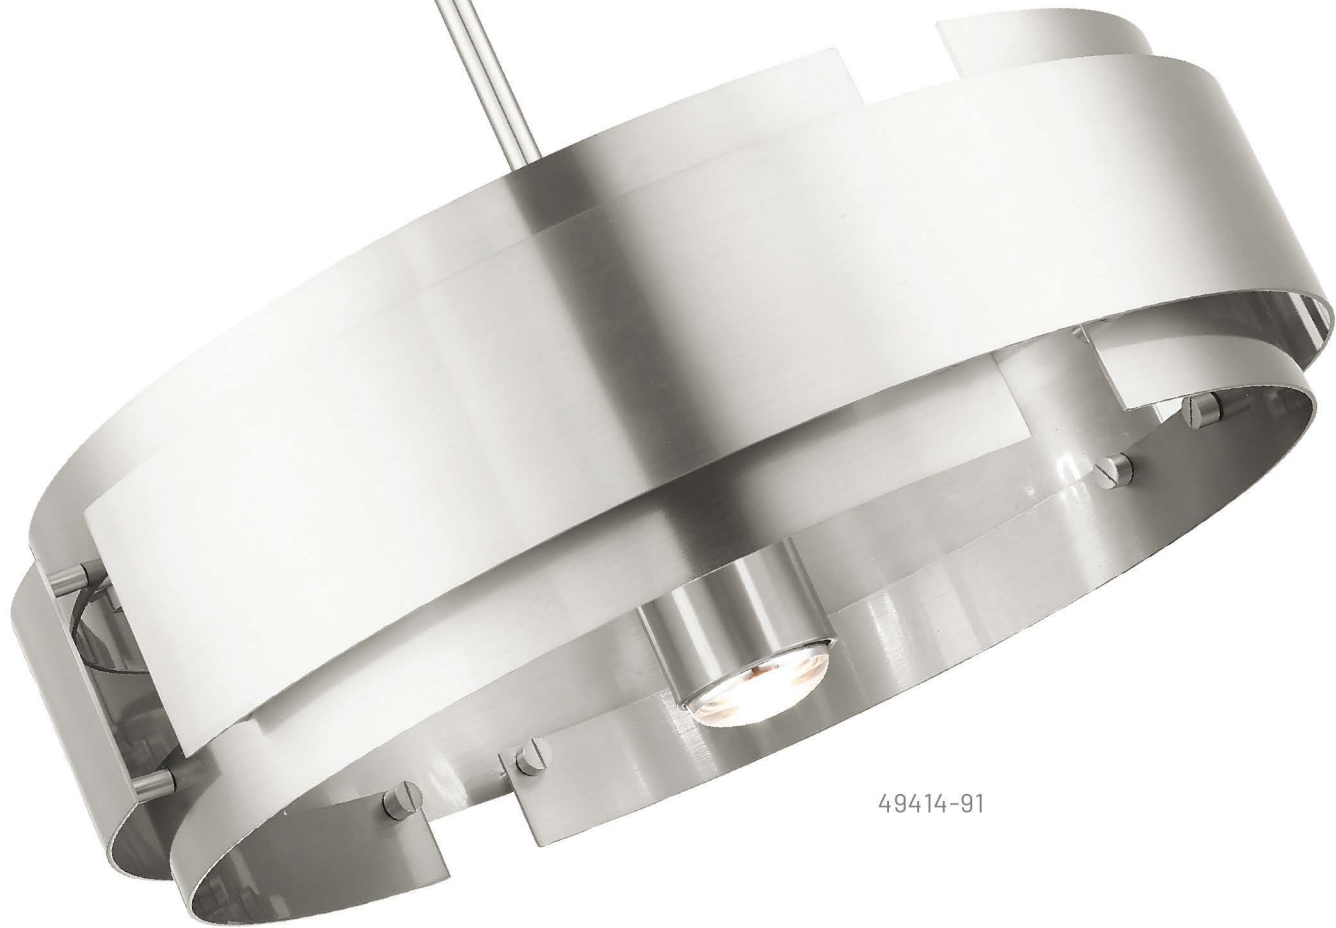

MADISON

40020-12

The striking and stately design of the Madison solid brass drum shade pendant will give a versatile look and a luxurious update to your décor. With its faceted crystals looming underneath, it creates a charming feel to any interior.

49418-91

VARICK

49414-91

49414-91

STAINLESS STEEL SHADE

49414-91

5-LIGHT PENDANT CHANDELIER

BRUSHED NICKEL FINISH