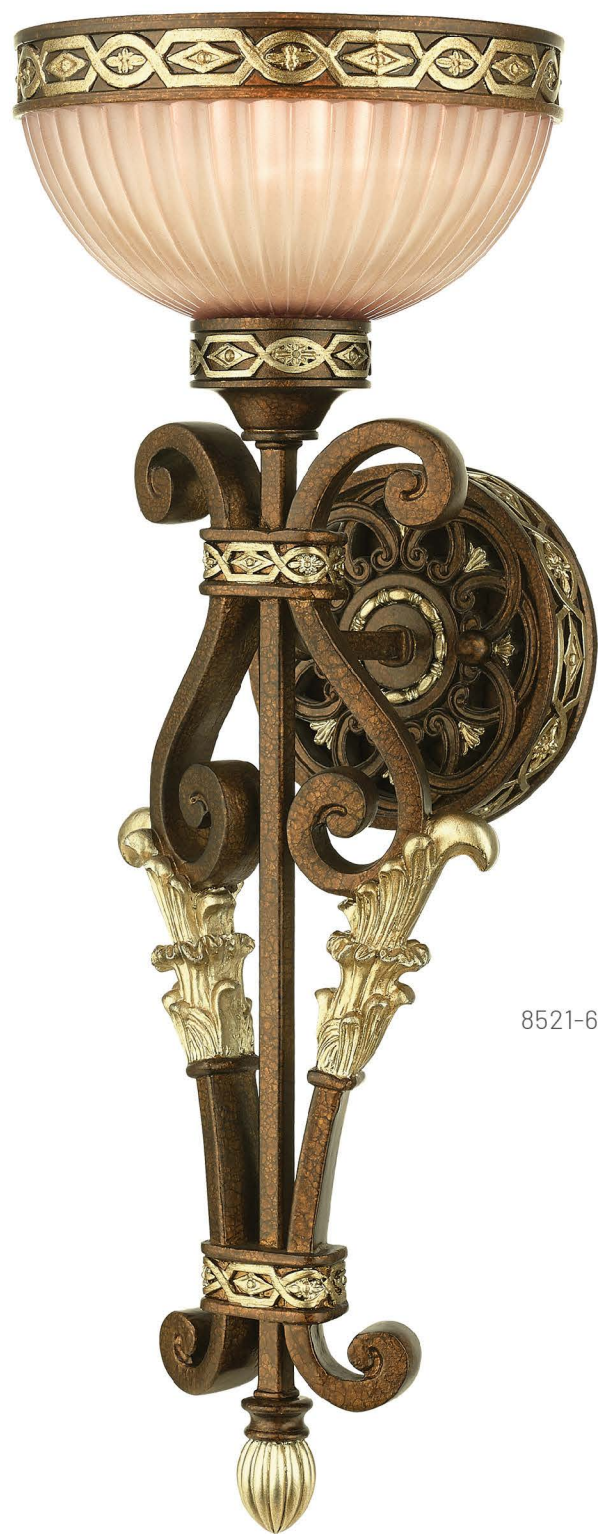

Max Watt 1 - 60W Cand Base

Hand applied palacial bronze finish
with gilded accents
& hand crafted gold dusted art glass

Updated Colonial Timeless Graceful Transitional Formal

SEVILLE

8521-64

8532-64

8533-64