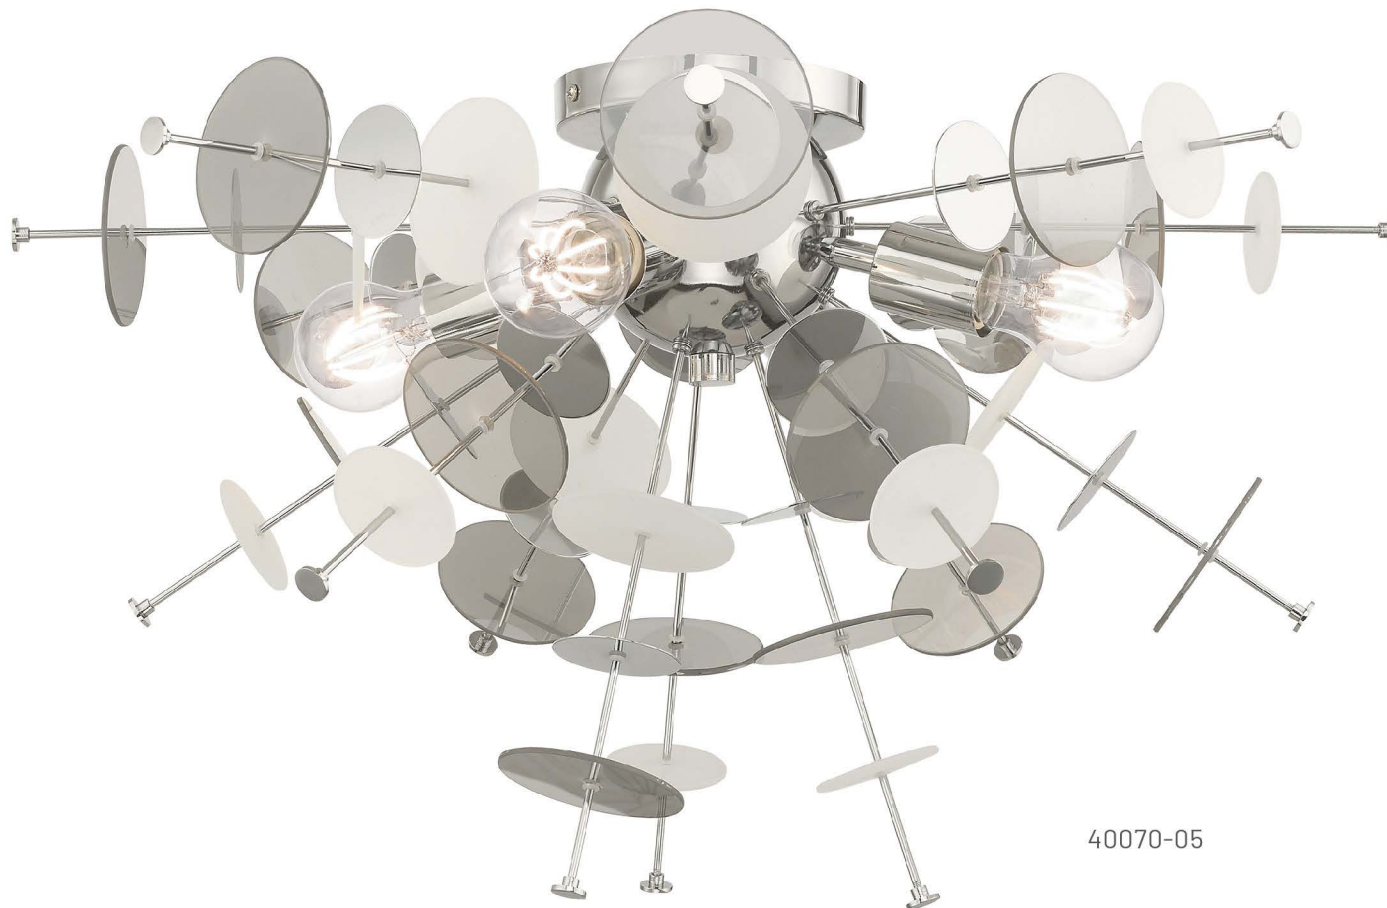

CIRCULO

40070-05

40070-05
4-LIGHT LARGE FLUSH MOUNT
24" DIA 13.625" H
Canopy 5.5" Dia 0.75" H
Max Watt 4 - 60W Med Base

40076-05
6-LIGHT PENDANT CHANDELIER
30" DIA 38" - 74.5" ADJ. H
Wire 12' Canopy 5.125" Dia 0.875" H
Max Watt 6 - 60W Med Base

Starburst design
Polished chrome finish
with chrome discs & glass discs
Includes 6" 12" 2 - 18" stem sections
Accommodates sloped ceilings
For additional 12" stems order 56050-05

Sparkling Glamorous Timeless Mid Century Modern Casual