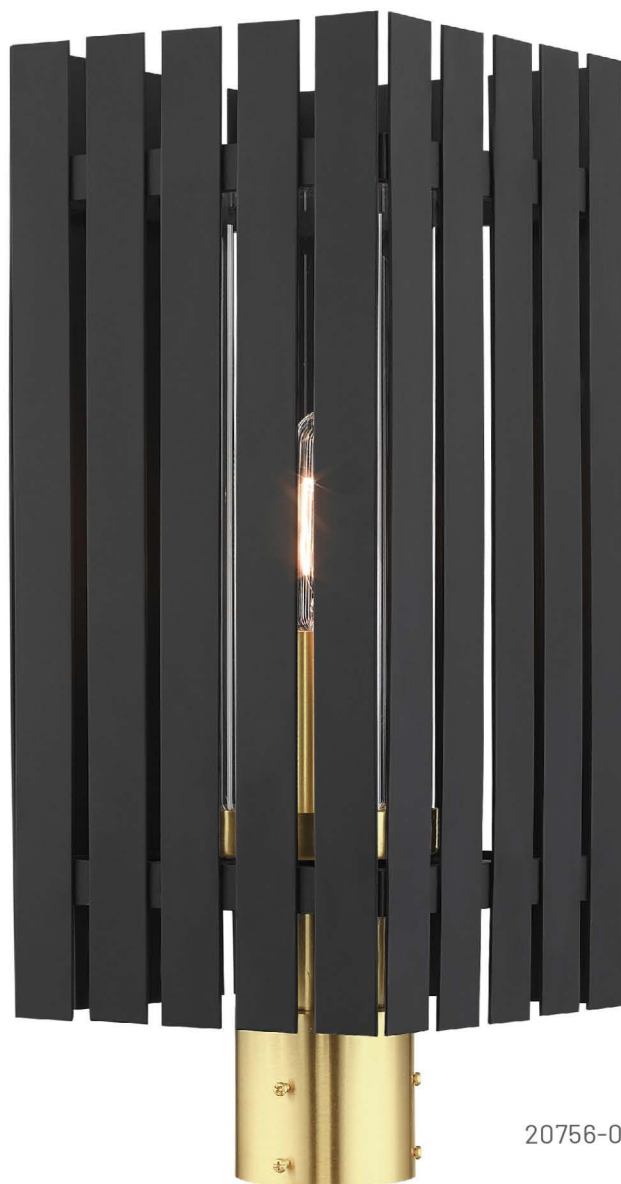

GREENWICH

20756-04

SOLID BRASS

20756-04
LARGE 1-LIGHT POST TOP LANTERN
8" Sq 19.75" H
Max Watt 1 - 100W Med Base

20752-04
MEDIUM 1-LIGHT WALL LANTERN
6" W 13" H 4.875" EXT
Backplate 4.75" W 11" H TTM 6.5" H
Max Watt 1 - 100W Med Base

Hand crafted solid brass
outdoor fixtures
Black finish
with satin brass finish accents
& clear glass

Stylish Curvilinear Contemporary Industrial Urban