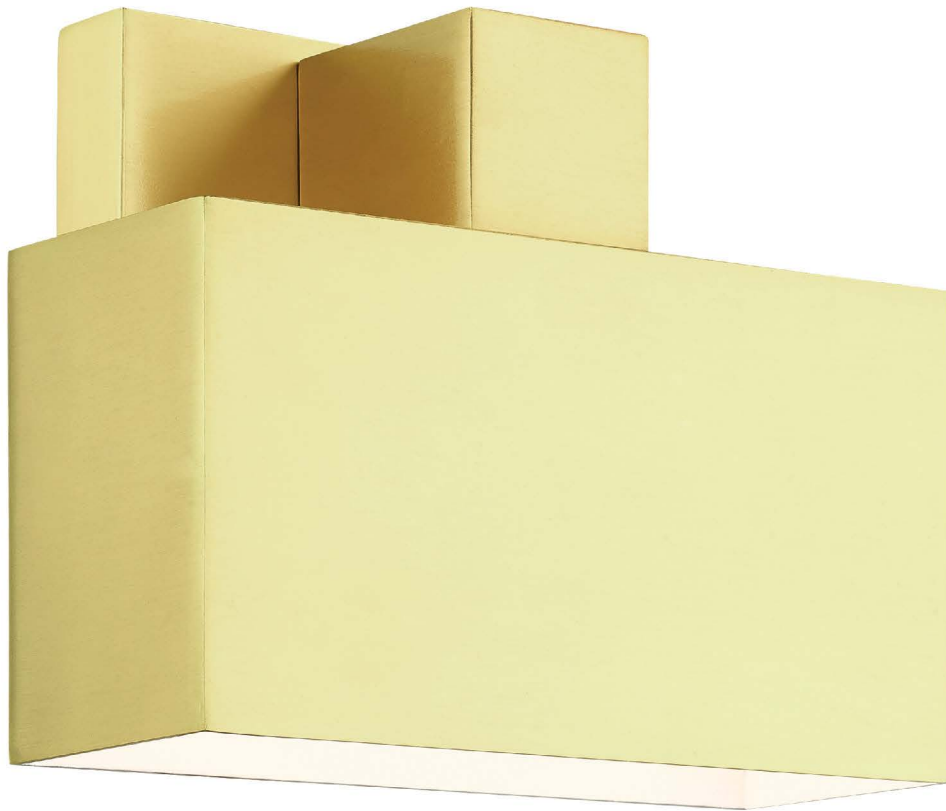

LYNX

22422-12

SOLID BRASS
DARK SKY COMPLIANT

22422-12 SMALL ADA 1-LIGHT WALL SCNCE
6.5" W 5.25" H 3" EXT
Backplate 4.5" Sq 0.75" Depth TTM 2.25" H
Max Watt 1- 40W Cand Base
Open Bottom

Hand crafted solid brass
outdoor fixtures
Satin brass finish
with shiny white finish inside

Luxurious Contemporary Streamlined Sleek Refined