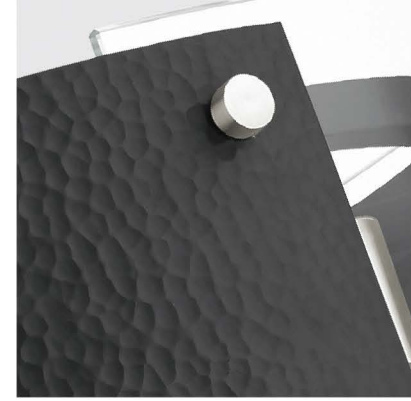

Striking black hammered panels are a distinctive focal point in the design of the Barcelona collection. Thick, dense handmade clear glass amplifies its unique look imparting a refined elegance to this modern yet rustic assortment of lighting.

45994-04

45995-04
7-LIGHT PENDANT CHANDELIER
27.25" DIA 17.75"- 65.75" ADJ.H
Wire 8' Canopy 8" Dia 1.25" H
Shade 27.25" Dia 10.5" H
Max Watt 6 - 60W Med Base
+ 1-50W R20 Med Base Downlight

45994-04
6-LIGHT PENDANT CHANDELIER
23.25" DIA 17.75"- 65.75" ADJ.H
Wire 8' Canopy 8" Dia 1.25" H
Shade 23.25" Dia 10.5" H
Max Watt 5 - 60W Med Base
+ 1-50W R20 Med Base Downlight

Black finish with brushed nickel finish accents & hammered steel panels & clear glass
Includes uplight / downlight 3-way switch
And 6" 12" 2 - 18" stem sections
Accommodates sloped ceilings
For additional 12" stems order 55999-04
Heavy mounting professional installation recommended

Contemporary Geometric Sculptural Luxurious Refined