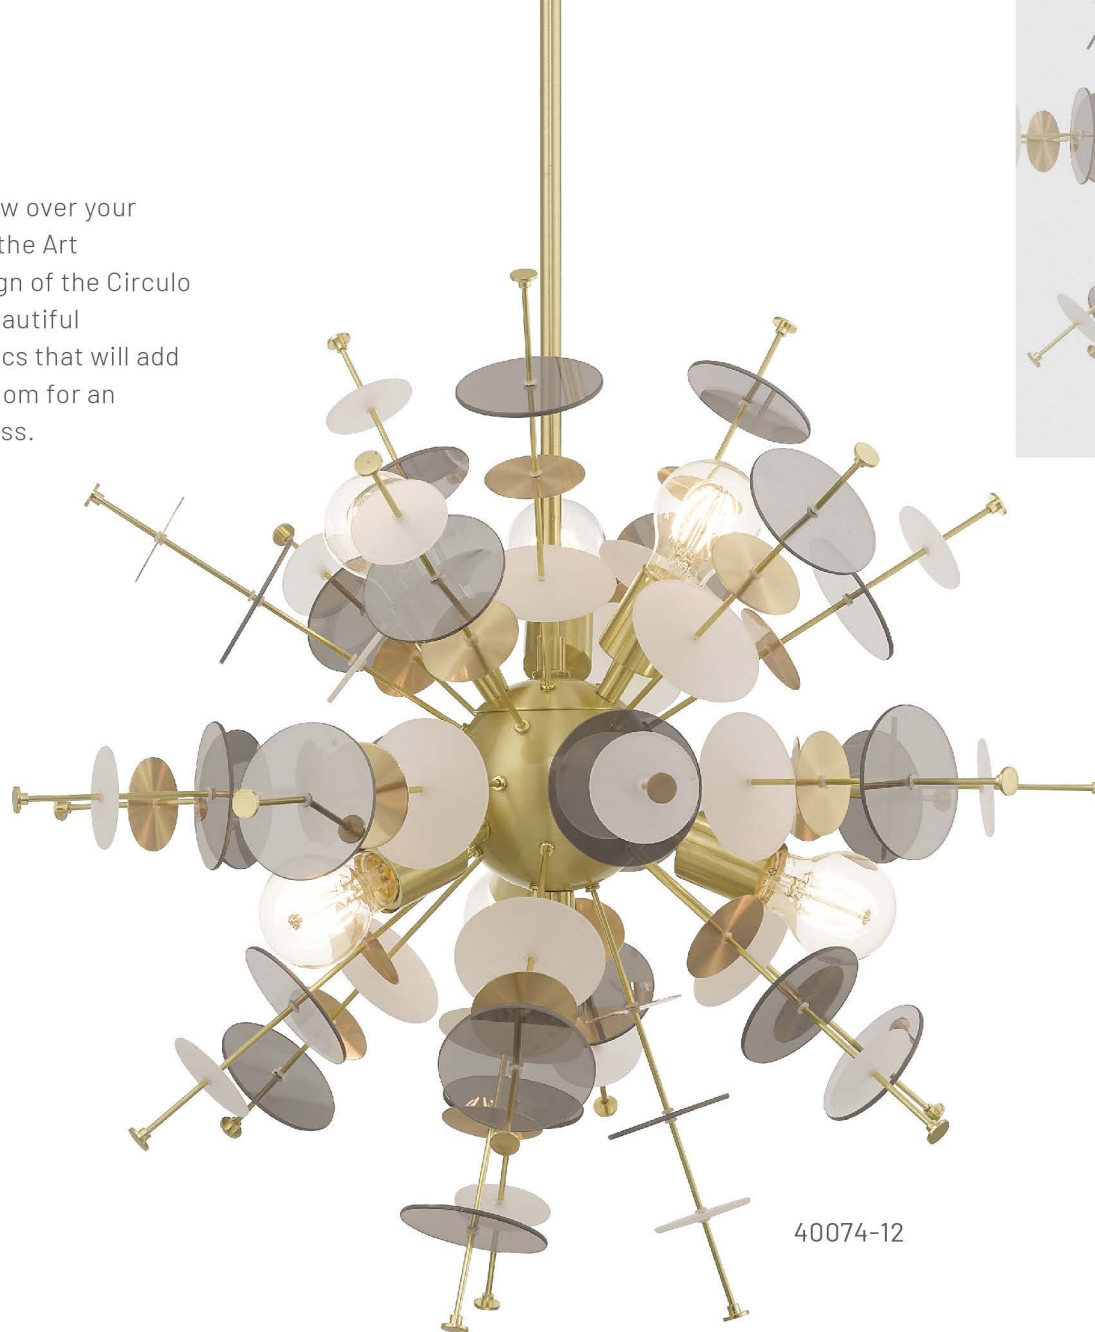

50668-02

CIRCULO

40079-12

Cast a luxurious glow over your interior decor with the Art Deco-inspired design of the Circulo collection. It has beautiful geometric glass discs that will add dimension to any room for an upscale taste of class.