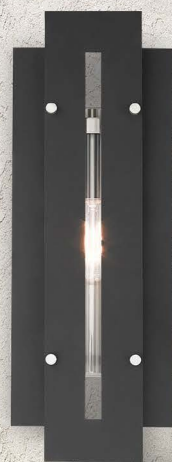

UTRECHT

21773-04