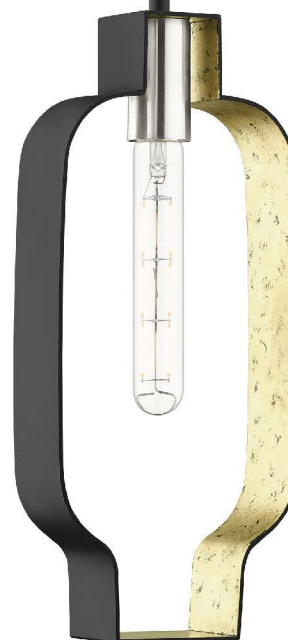

45512-04

45511-04 **SINGLE PENDANT**
8.25" W 18" - 66" ADJ.H
Wire 8' Canopy 6" Dia 1" H
Shade 8.25" L 2.375" W 10" H
Max Watt 1 - 60W Med Base

45512-04 **SINGLE PENDANT**
6.5" W 23" - 71" ADJ.H
Wire 8' Canopy 6" Dia 1" H
Shade 6.5" L 2.375" W 15" H
Max Watt 1 - 60W Med Base

45513-04 **SINGLE PENDANT**
11.5" W 17.25" - 65.25" ADJ.H
Wire 8' Canopy 6" Dia 1" H
Shade 11.5" L 2.375" W 9.25" H
Max Watt 1 - 60W Med Base

Black finish with winter gold finish inside
& brushed nickel finish accent
Includes 6" 12" 2 - 18" stem sections
Accommodates sloped ceilings
For additional 12" stems order 56050-04

Industrial Contemporary Nautical Casual Farmhouse