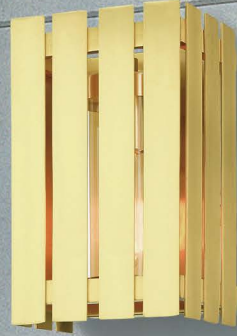

Hand crafted solid brass
outdoor fixtures
Satin brass finish
with clear glass

Stylish Curvilinear Contemporary Industrial Urban

GREENWICH

20753-12

GREENWICH

20751-12

20756-12

SOLID BRASS