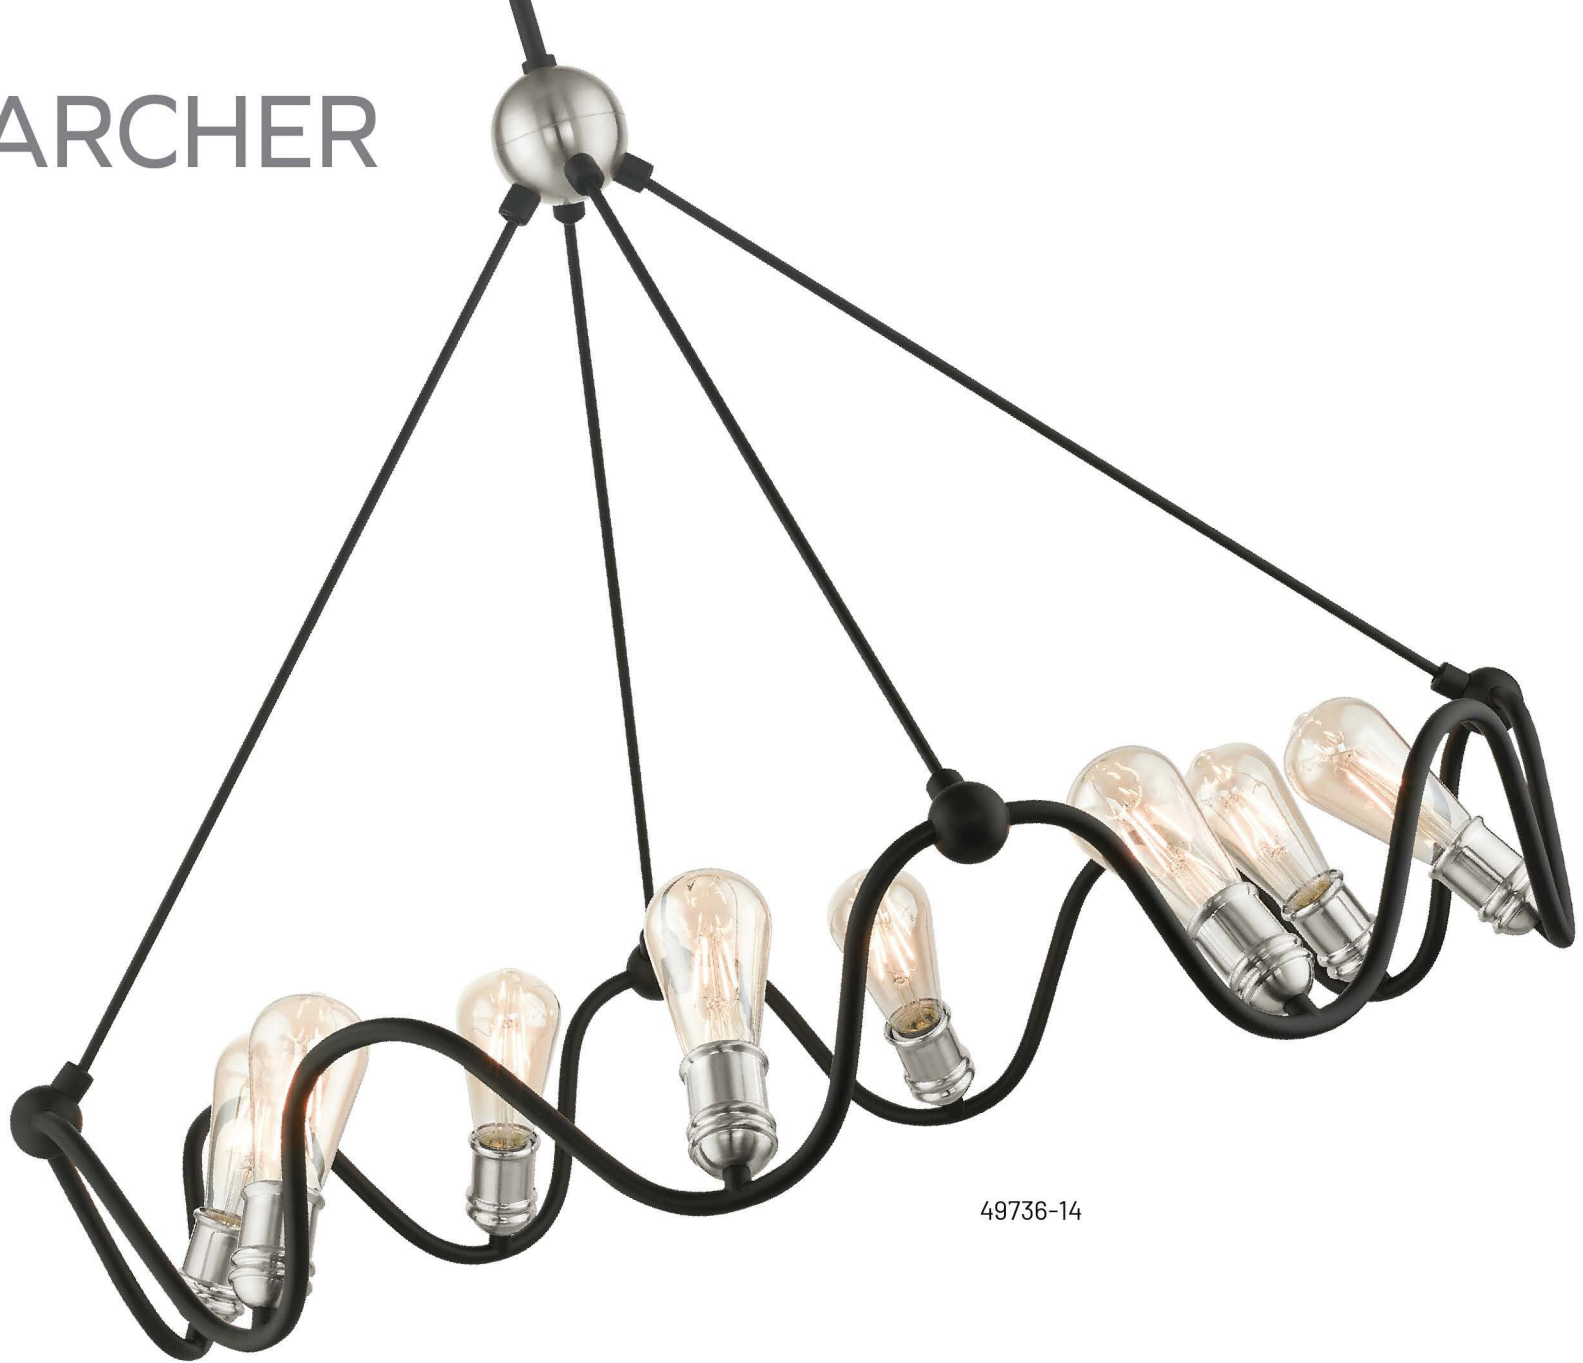

ARCHER

49736-14

49736-14
LARGE 36" 8-LIGHT CHANDELIER
36" DIA 34" - 64" ADJ.H
Wire 10' Canopy 8" Dia 1" H
Max Watt 8 - 60W Med Base

Textured black finish
with brushed nickel finish accents
Includes 6" 12" 18" stem sections
Accommodates sloped ceilings
For additional 12" stems order 56050-14

Stylish Curvilinear Contemporary Industrial Urban