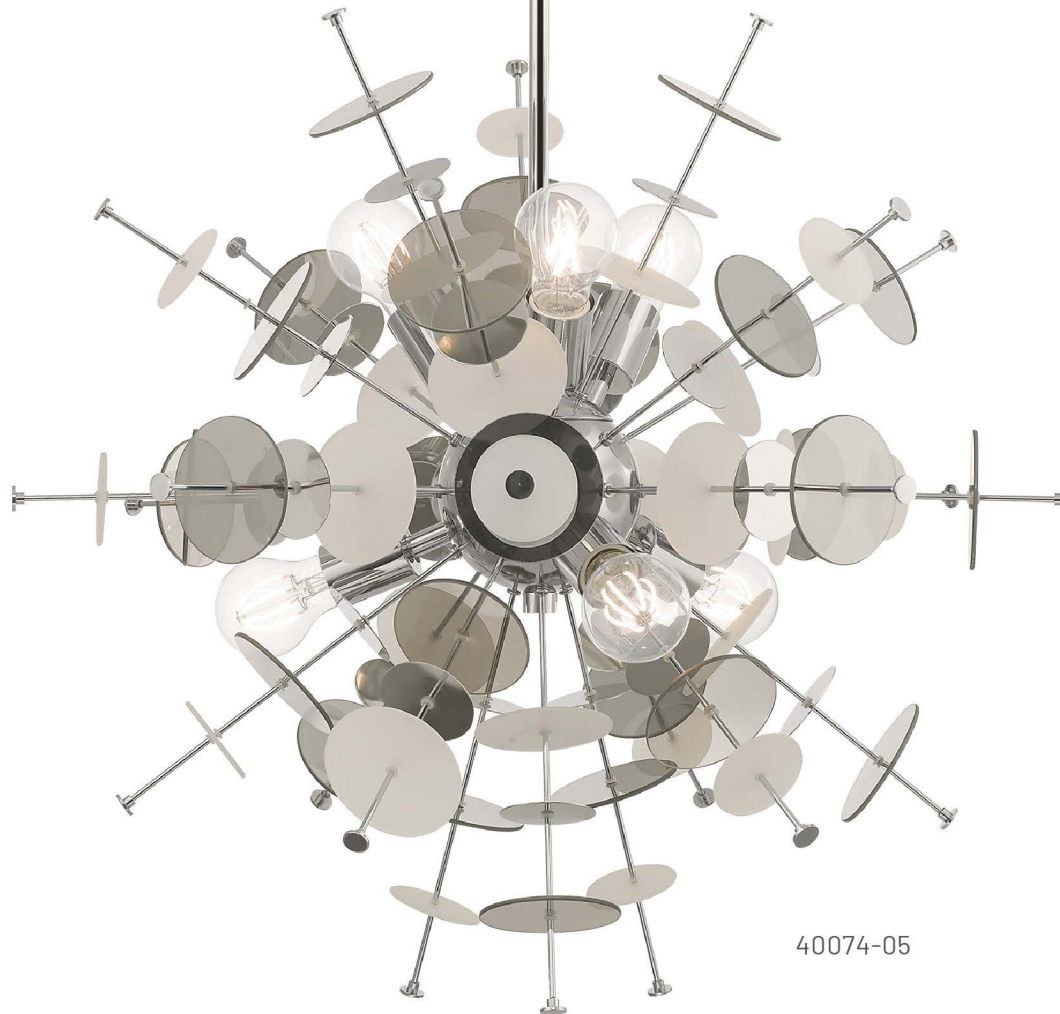

40074-05

40079-05
50" GRANDE 12-LIGHT FOYER PENDANT CHANDELIER
50" DIA 58" - 122" ADJ.H
Wire 15' Canopy 7" Dia 0.875" H
Max Watt 12 - 60W Med Base
Includes 6" 12" 4 - 18" stem sections
Heavy mounting Professional installation recommended

40074-05
6-LIGHT PENDANT CHANDELIER
24" DIA 32" - 53.5" ADJ.H
Wire 10'
Canopy 5.125" Dia 0.875" H
Max Watt 6 - 60W Med Base
Includes 6" 12" 18" stem sections

Starburst design polished chrome finish
with chrome discs & glass discs
For additional 12" stems
order 56050-05 or 55999-05

Sparkling Glamorous Timeless Mid Century Modern Casual