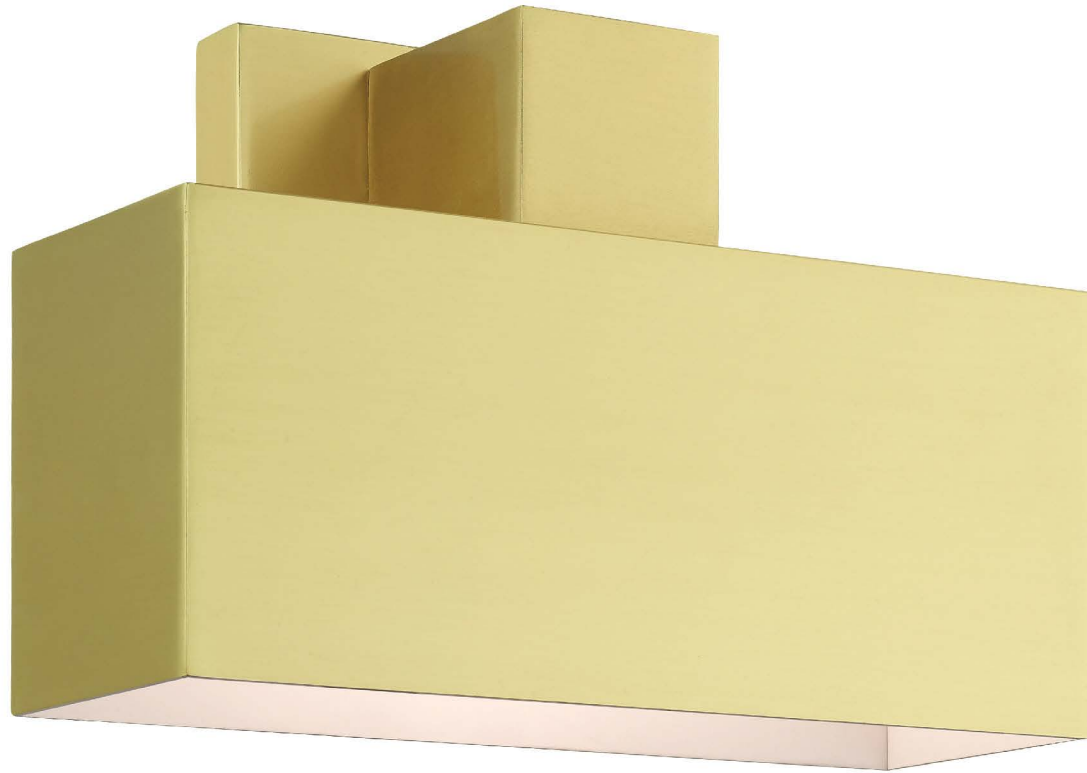

22423-12

SOLID BRASS
DARK SKY COMPLIANT

22424-12
LARGE 14" ADA 2-LIGHT WALL SCONCE
14" W 6.75" H 3.875" EXT
Backplate 9" W 4.75" H 0.75" Depth TTM 2.375" H
Max Watt 2 - 40W Med Base
Open Bottom

22423-12
MEDIUM ADA 1-LIGHT WALL SCONCE
9" W 6.25" H 3.875" EXT
Backplate 4.5" Sq 0.75" Depth TTM 2.25" H
Max Watt 1 - 40W Med Base
Open Bottom

Hand crafted solid brass
outdoor fixtures
Satin brass finish
with shiny white finish inside

Luxurious Contemporary Streamlined Sleek Refined