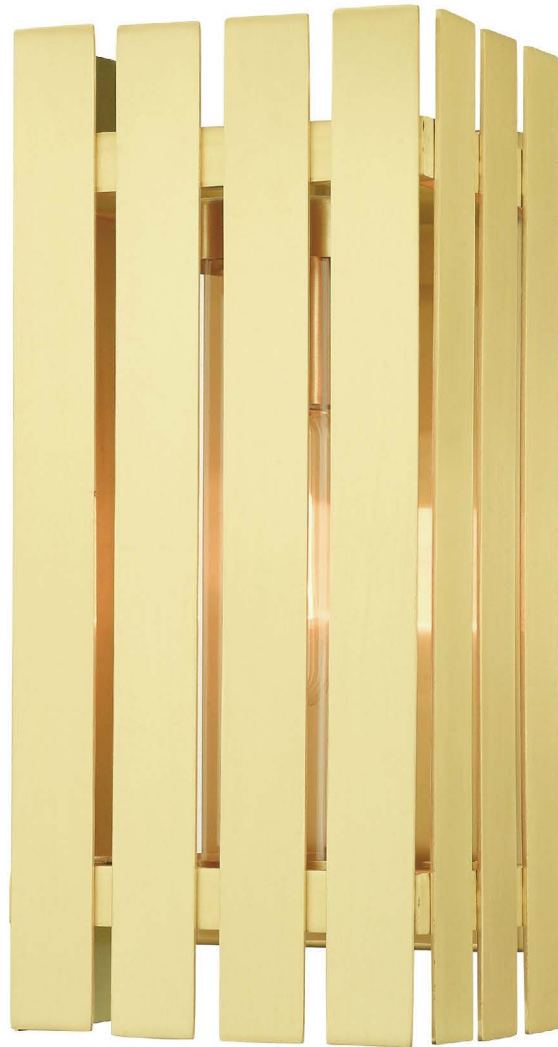

GREENWICH

20752-12

SOLID BRASS

20752-12
MEDIUM 1-LIGHT WALL LANTERN
6" W 13" H 4.875" EXT
Backplate 4.75" W 11" H TTM 6.5" H
Max Watt 1 - 100W Med Base

20753-12
LARGE 1-LIGHT WALL LANTERN
8" W 17" H 5.5" EXT
Backplate 6.375" W 14" H
TTM 8.5" H
Max Watt 1 - 100W Med Base

Hand crafted solid brass
outdoor fixtures
Satin brass finish
with clear glass

Stylish Curvilinear Contemporary Industrial Urban