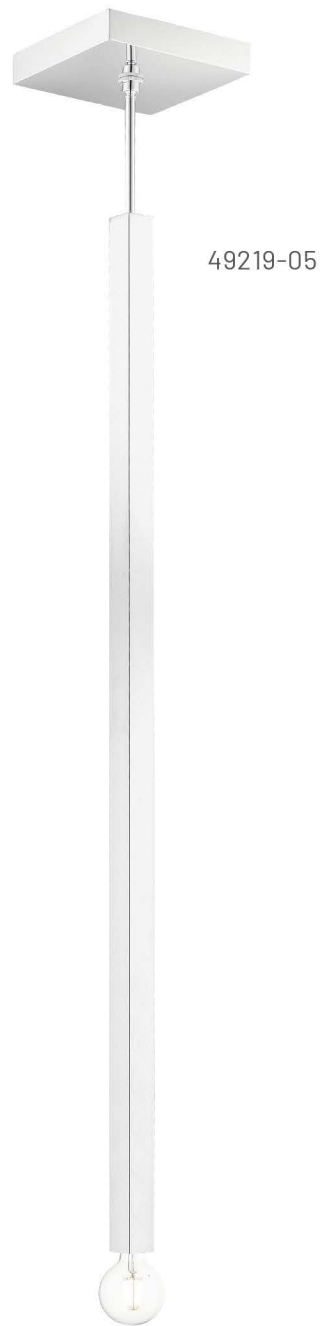

SOLNA

49219-05

STAINLESS STEEL

49219-05
LARGE SINGLE PENDANT
8.5" SQ 56" - 92" ADJ.H
Wire 8' Canopy 8.5" Sq 1.5" H
Max Watt 1 - 60W Med Base

49216-05
6-LIGHT CHANDELIER
28.375" L 24.375" W 20" - 74" ADJ.H
Wire 8' Canopy 8.5" Sq 1.5" H
Max Watt 6 - 60W Med Base

Polished chrome finish
(Dimensions not including bulbs)
Includes 6" 12" 18" stem sections
Accommodates sloped ceilings
For additional 12" stems
order 56050-05 or 55999-05

Contemporary Minimal Sculptural Dramatic Refined